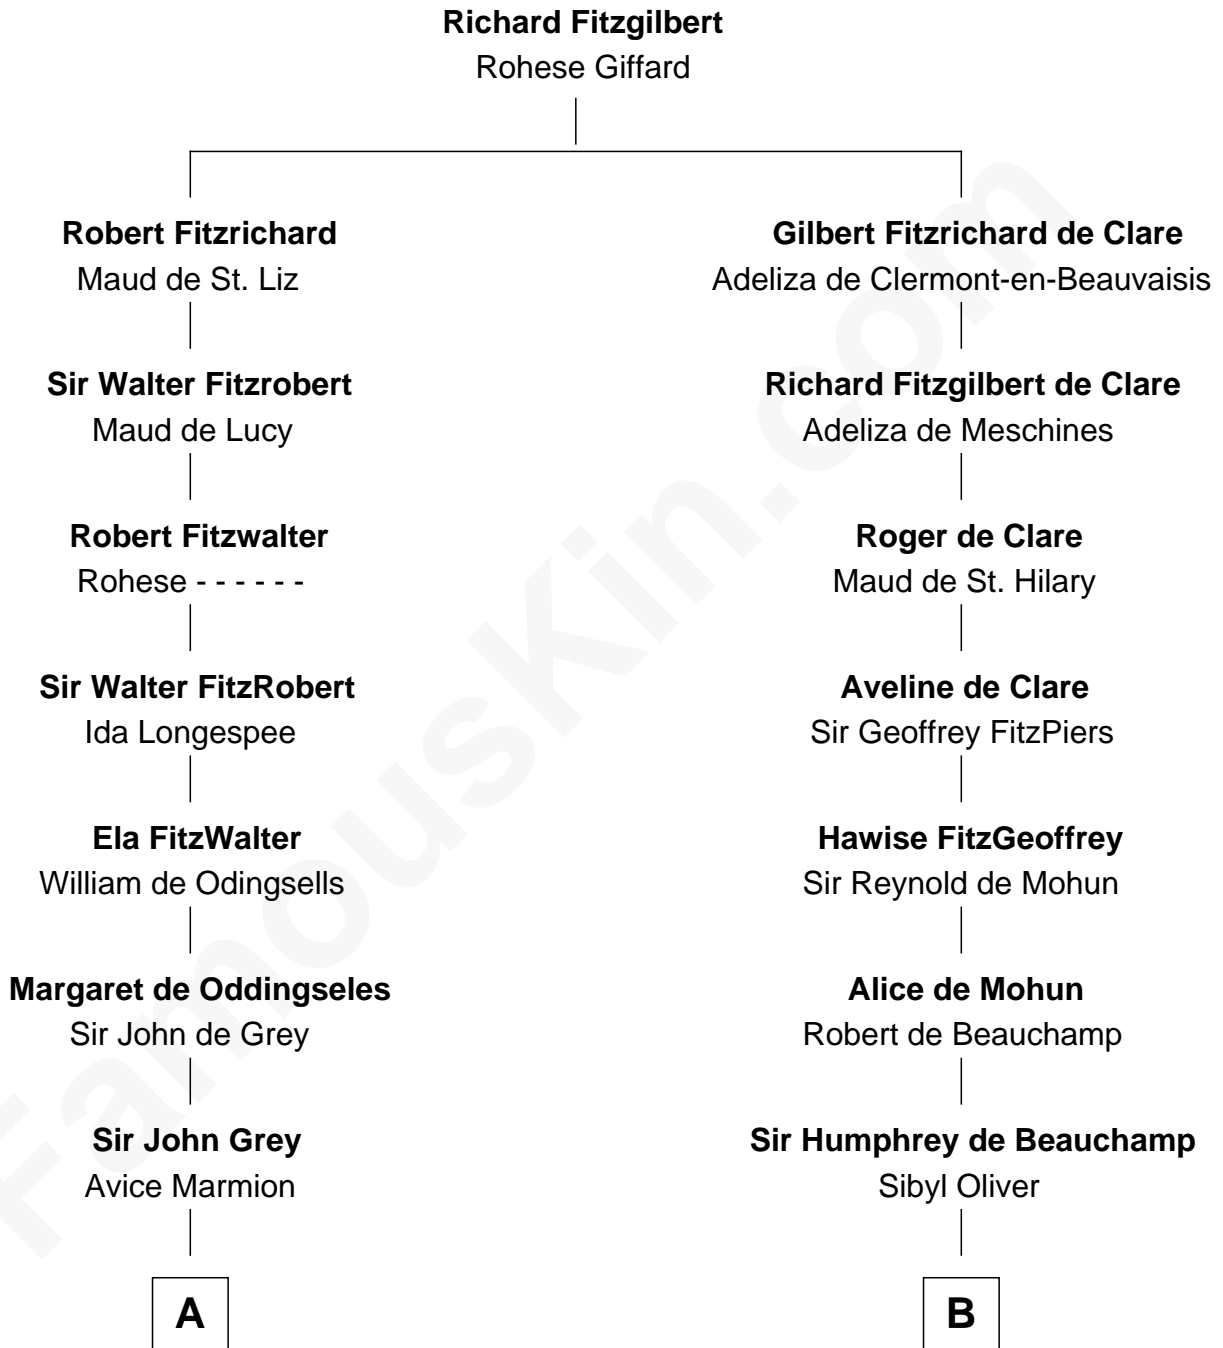

## Relationship Chart of Fletcher Christian

Leader of the mutiny on the Bounty

18th cousin 3 times removed of

**Thomas Trowbridge**

(c1600 - 1672/3) Great Migration Immigrant 1637

**C**

**William Kirkby**  
Joanna Furness

**Eleanor Kirkby**  
Humphrey Senhouse

**Bridget Senhouse**  
John Christian

**Charles Christian**  
Anne Dixon

**Fletcher Christian**  
*Leader of the mutiny on the Bounty*

**D**

**Agnes Prowse**  
John Trowbridge

**Thomas Trowbridge**  
*Great Migration Immigrant 1637*

FamousKin.com