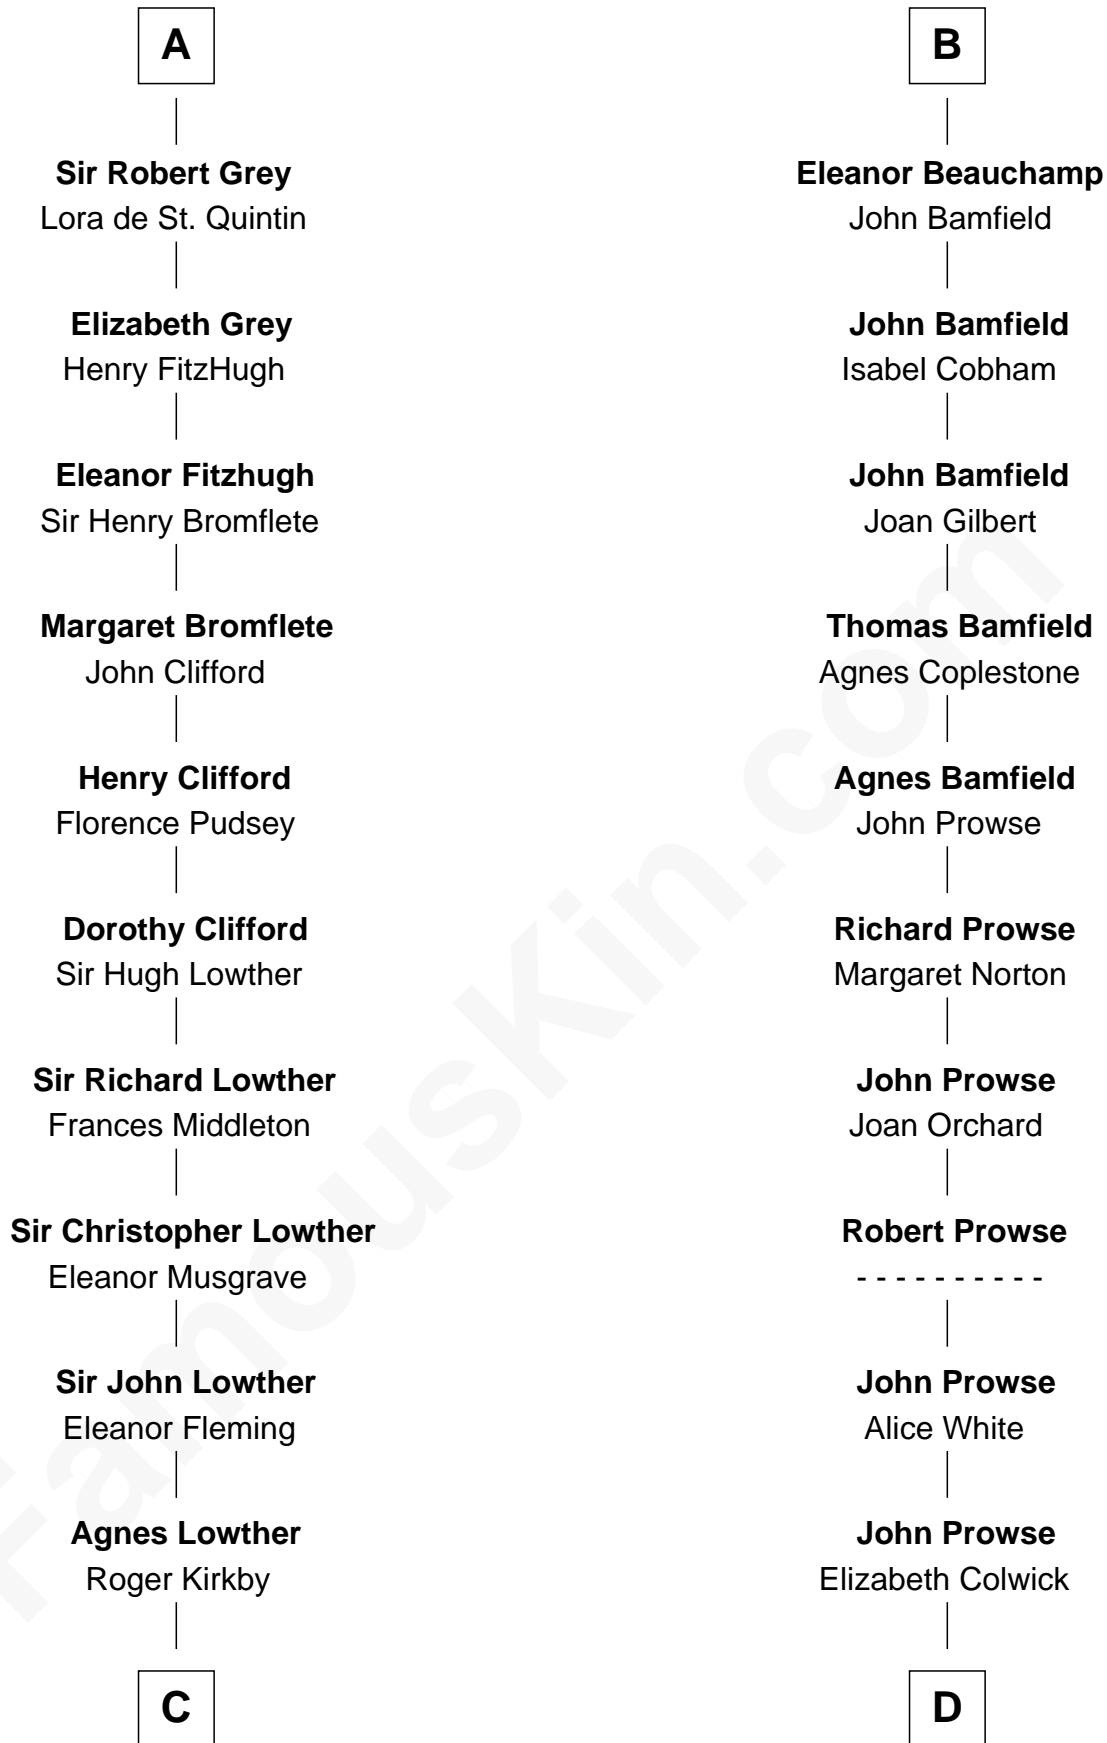

## Relationship Chart of Fletcher Christian

Leader of the mutiny on the Bounty

18th cousin 3 times removed of

**Thomas Trowbridge**

(c1600 - 1672/3) Great Migration Immigrant 1637

**C**

**William Kirkby**  
Joanna Furness

**Eleanor Kirkby**  
Humphrey Senhouse

**Bridget Senhouse**  
John Christian

**Charles Christian**  
Anne Dixon

**Fletcher Christian**  
*Leader of the mutiny on the Bounty*

**D**

**Agnes Prowse**  
John Trowbridge

**Thomas Trowbridge**  
*Great Migration Immigrant 1637*

FamousKin.com