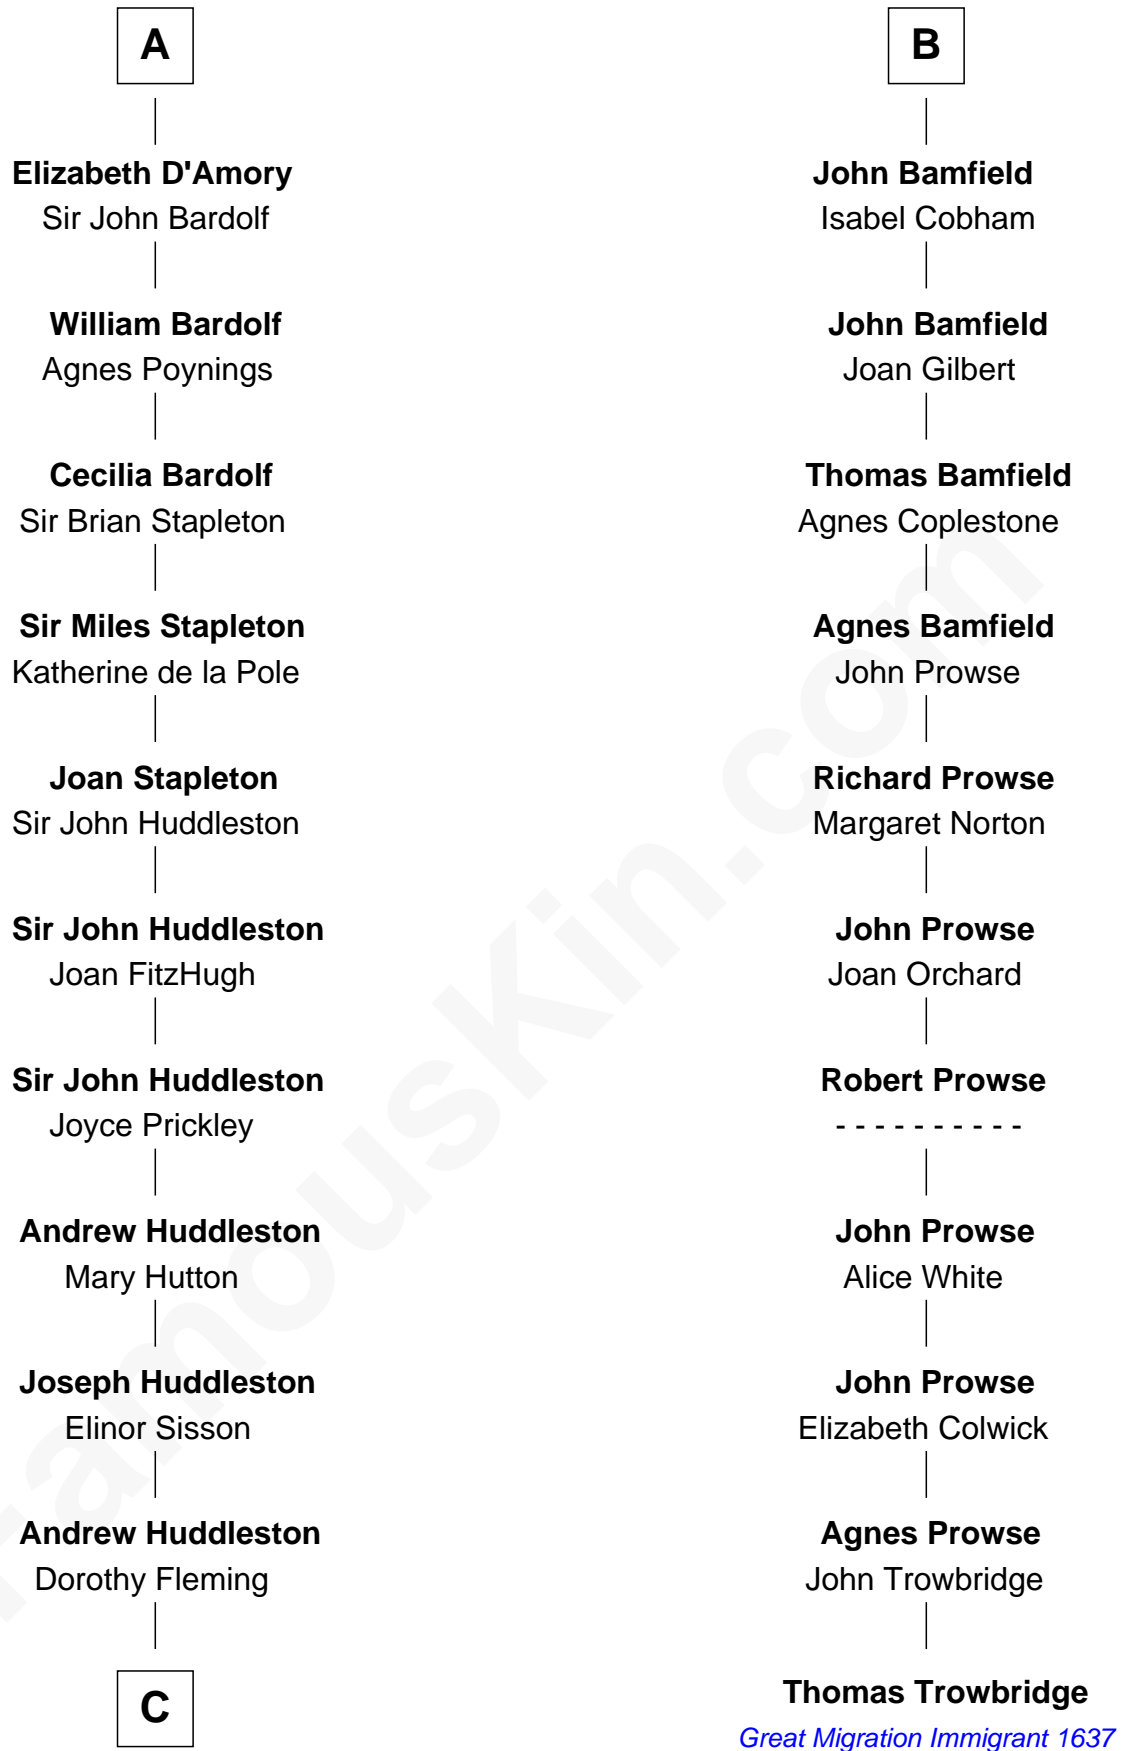

FamousKin.com

Relationship Chart of Fletcher Christian

Leader of the mutiny on the Bounty

17th cousin 4 times removed of

Thomas Trowbridge

(c1600 - 1672/3) Great Migration Immigrant 1637

Gilbert Fitzrichard de Clare
Adeliza de Clermont-en-Beauvaisis

Robert de Beauchamp

Sir Humphrey de Beauchamp

Sibyl Oliver

Eleanor Beauchamp

John Bamfield

B

C

—
Mary Huddleston