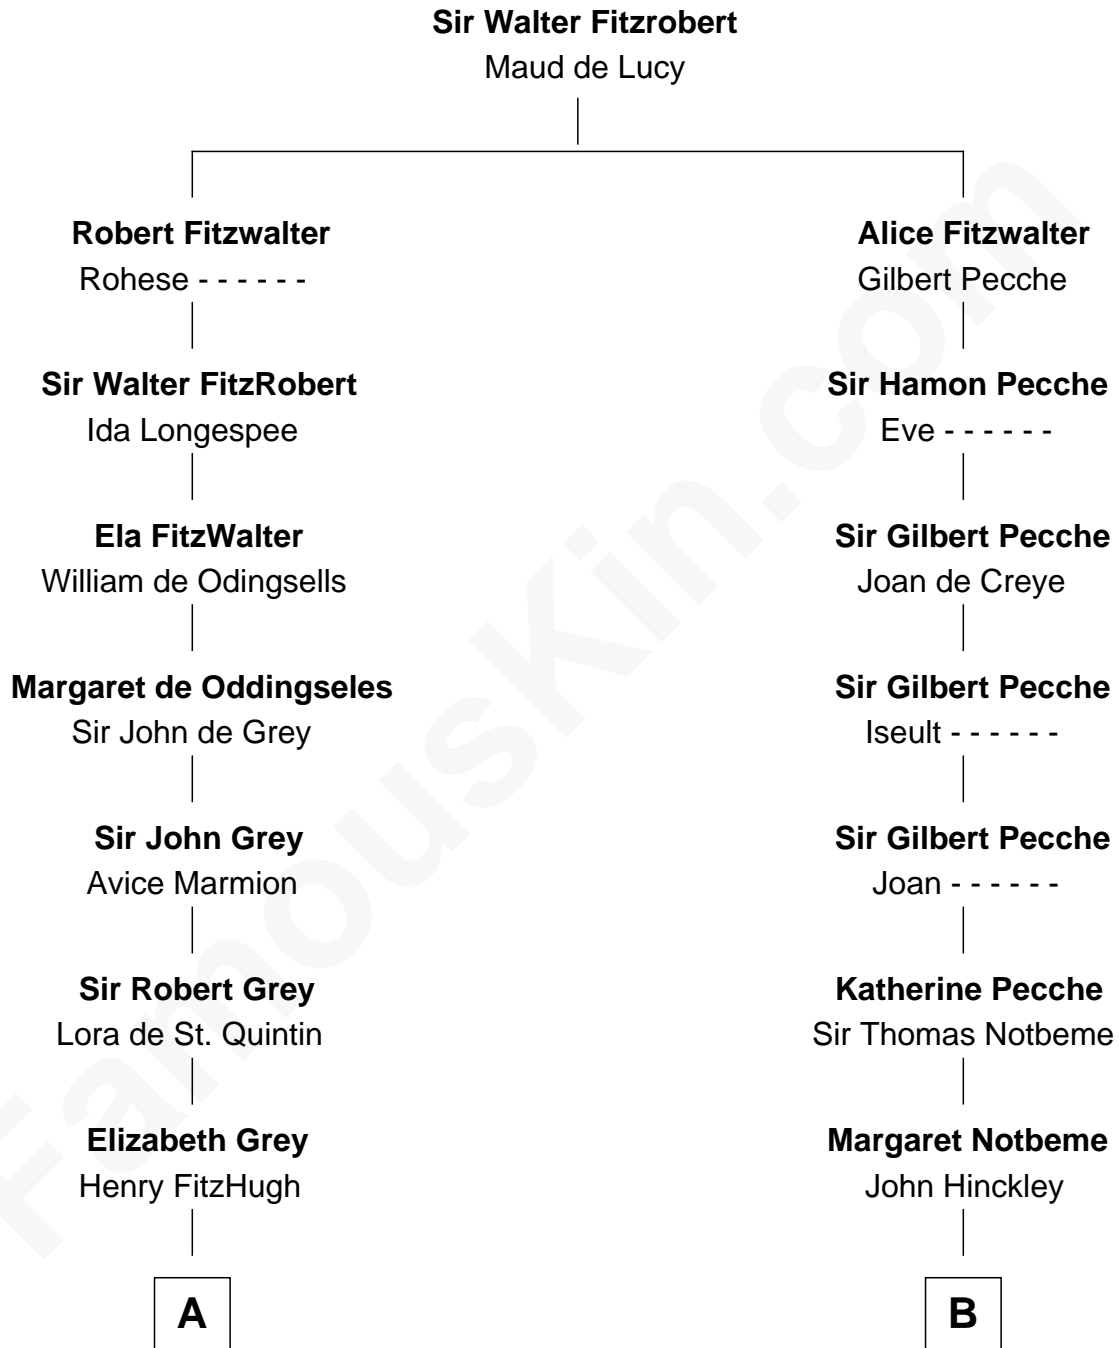

FamousKin.com

Relationship Chart of Fletcher Christian

Leader of the mutiny on the Bounty

14th cousin 5 times removed of

William Lawrence

(c1622 - 1679/80) Planter passenger 1635

C

—
Bridget Senhouse

John Christian

—
Charles Christian

Anne Dixon

—
Fletcher Christian

Leader of the mutiny on the Bounty

FamousKin.com