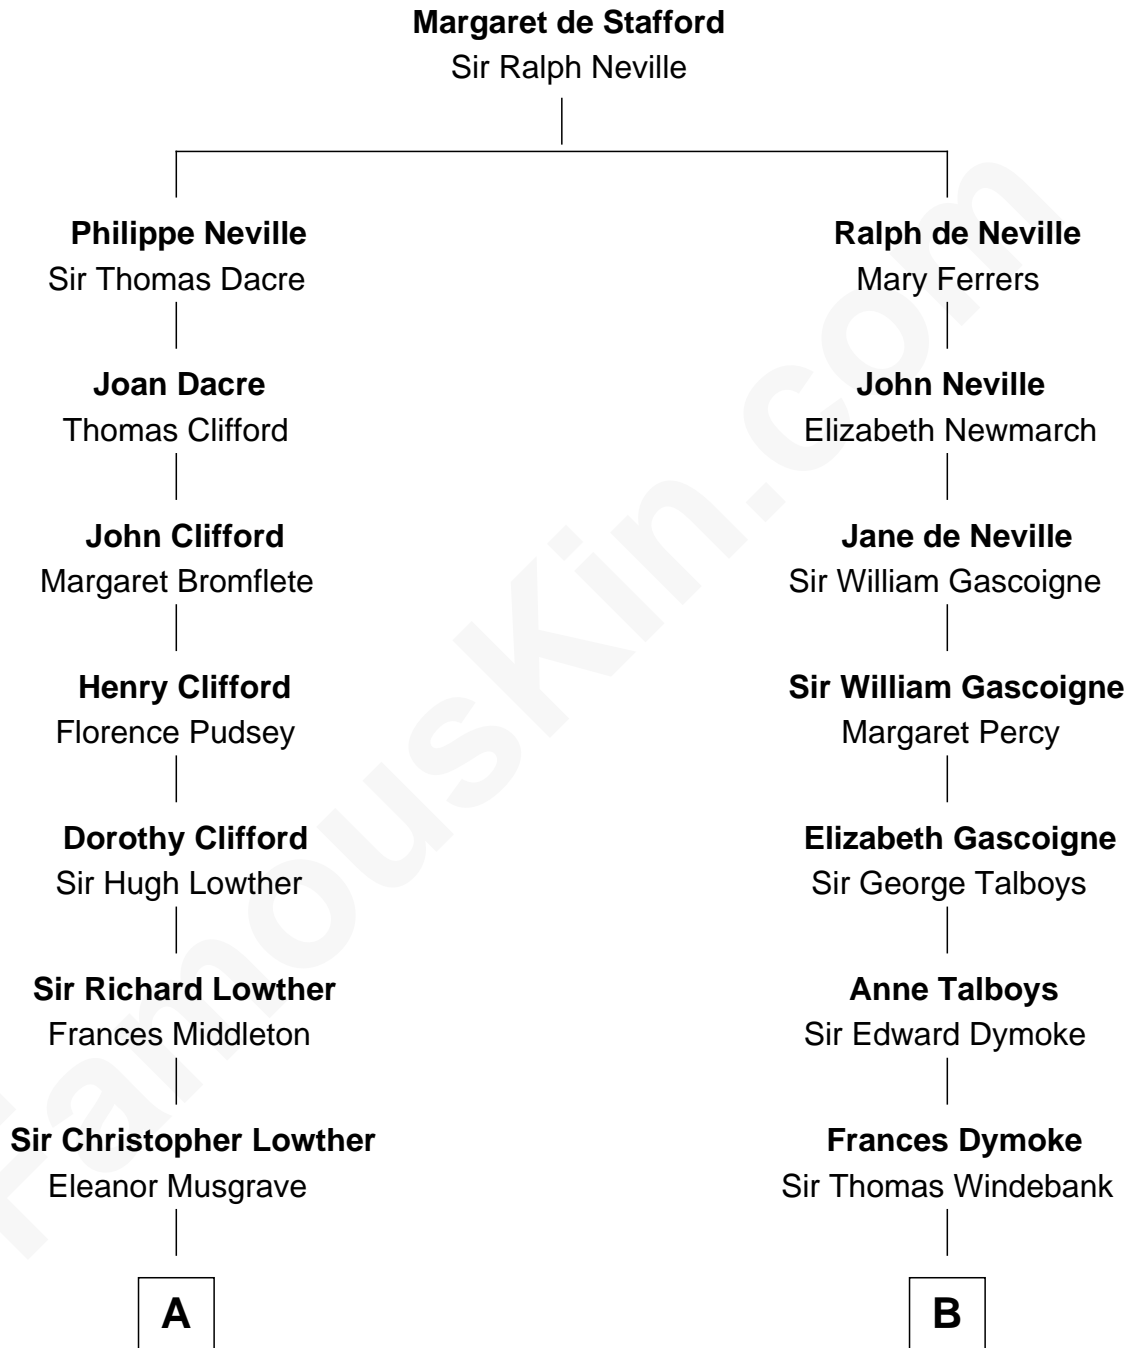

FamousKin.com

Relationship Chart of Fletcher Christian

Leader of the mutiny on the Bounty

12th cousin 1 time removed of

Thomas Nelson

Signer of the Declaration of Independence

A

Sir John Lowther

Eleanor Fleming

Agnes Lowther

Roger Kirkby

William Kirkby

Joanna Furness

Eleanor Kirkby

Humphrey Senhouse

Bridget Senhouse