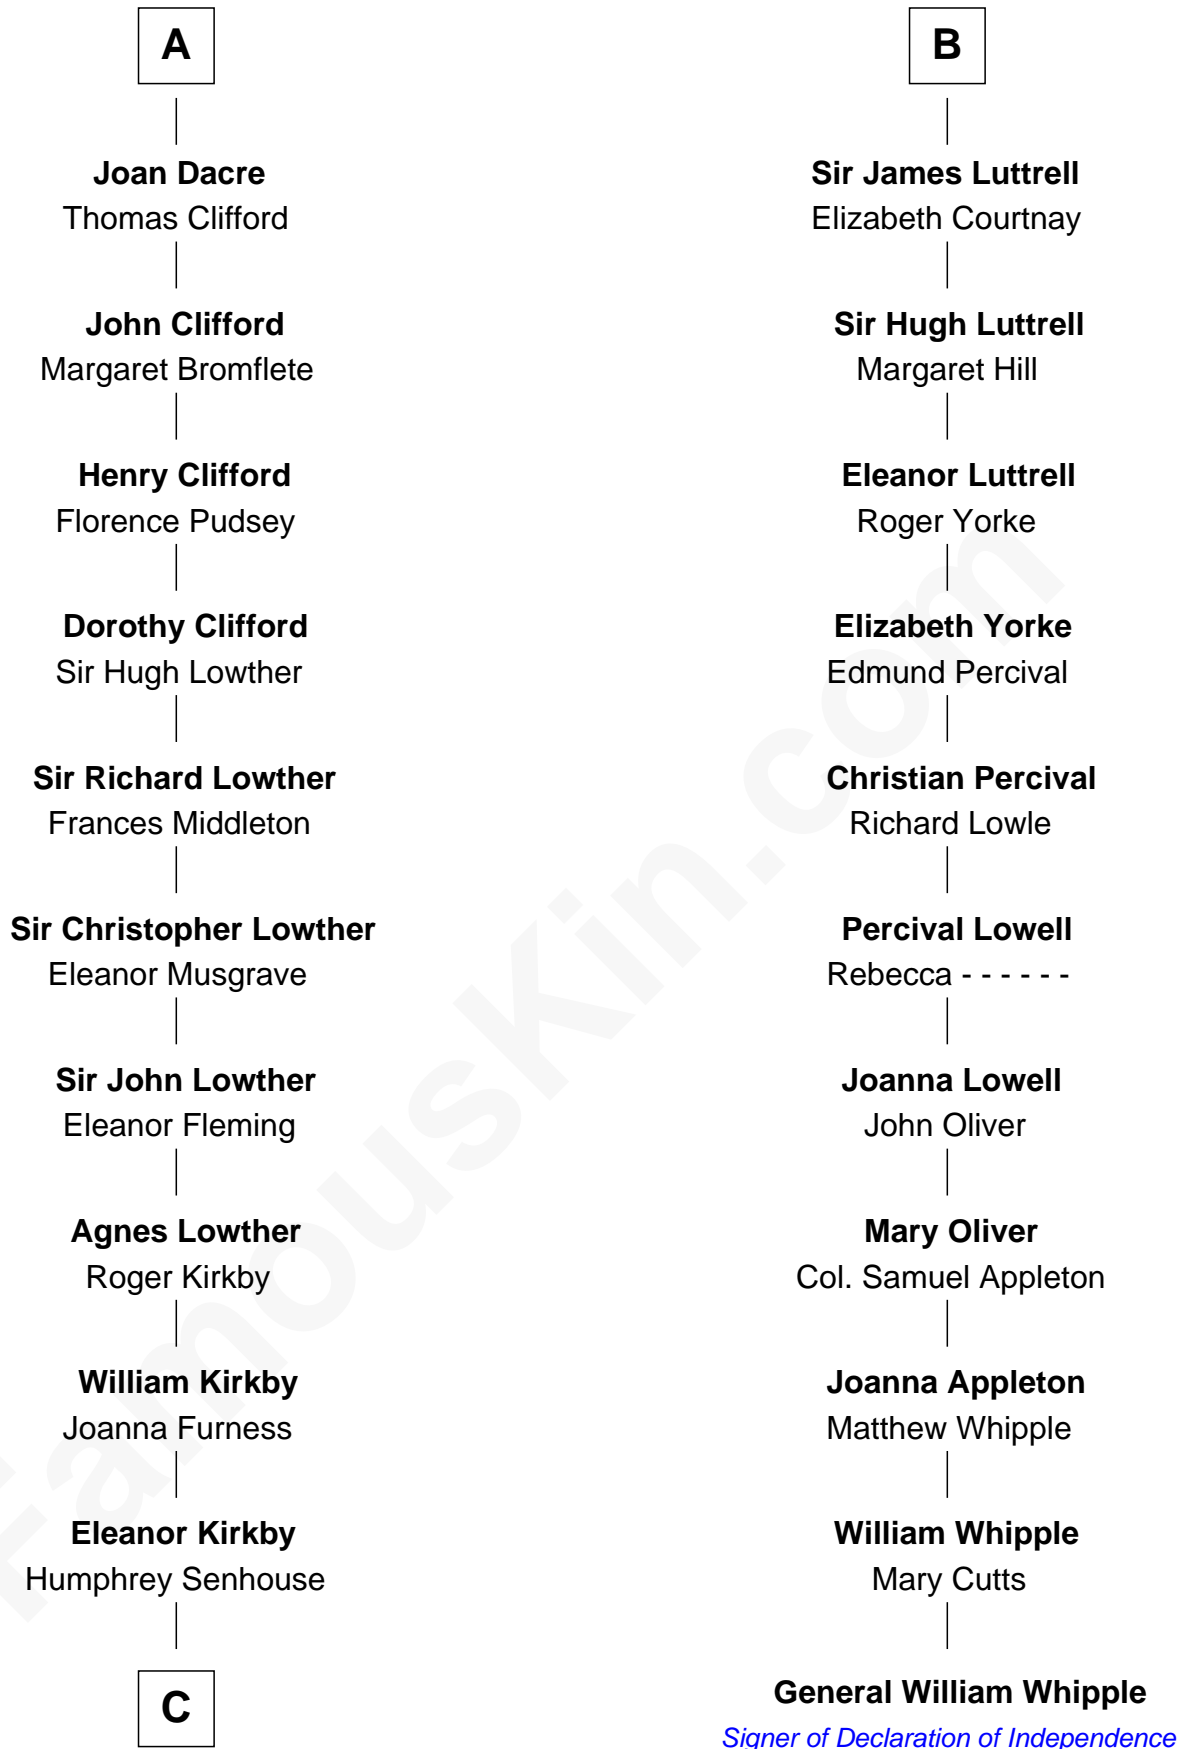

## Relationship Chart of Fletcher Christian

Leader of the mutiny on the Bounty

17th cousin 2 times removed of

**General William Whipple**

Signer of the Declaration of Independence

THE "BOUNTY" AT ANCHOR

**C**

—  
**Bridget Senhouse**

John Christian

—  
**Charles Christian**

Anne Dixon

—  
**Fletcher Christian**

*Leader of the mutiny on the Bounty*

FamousKin.com