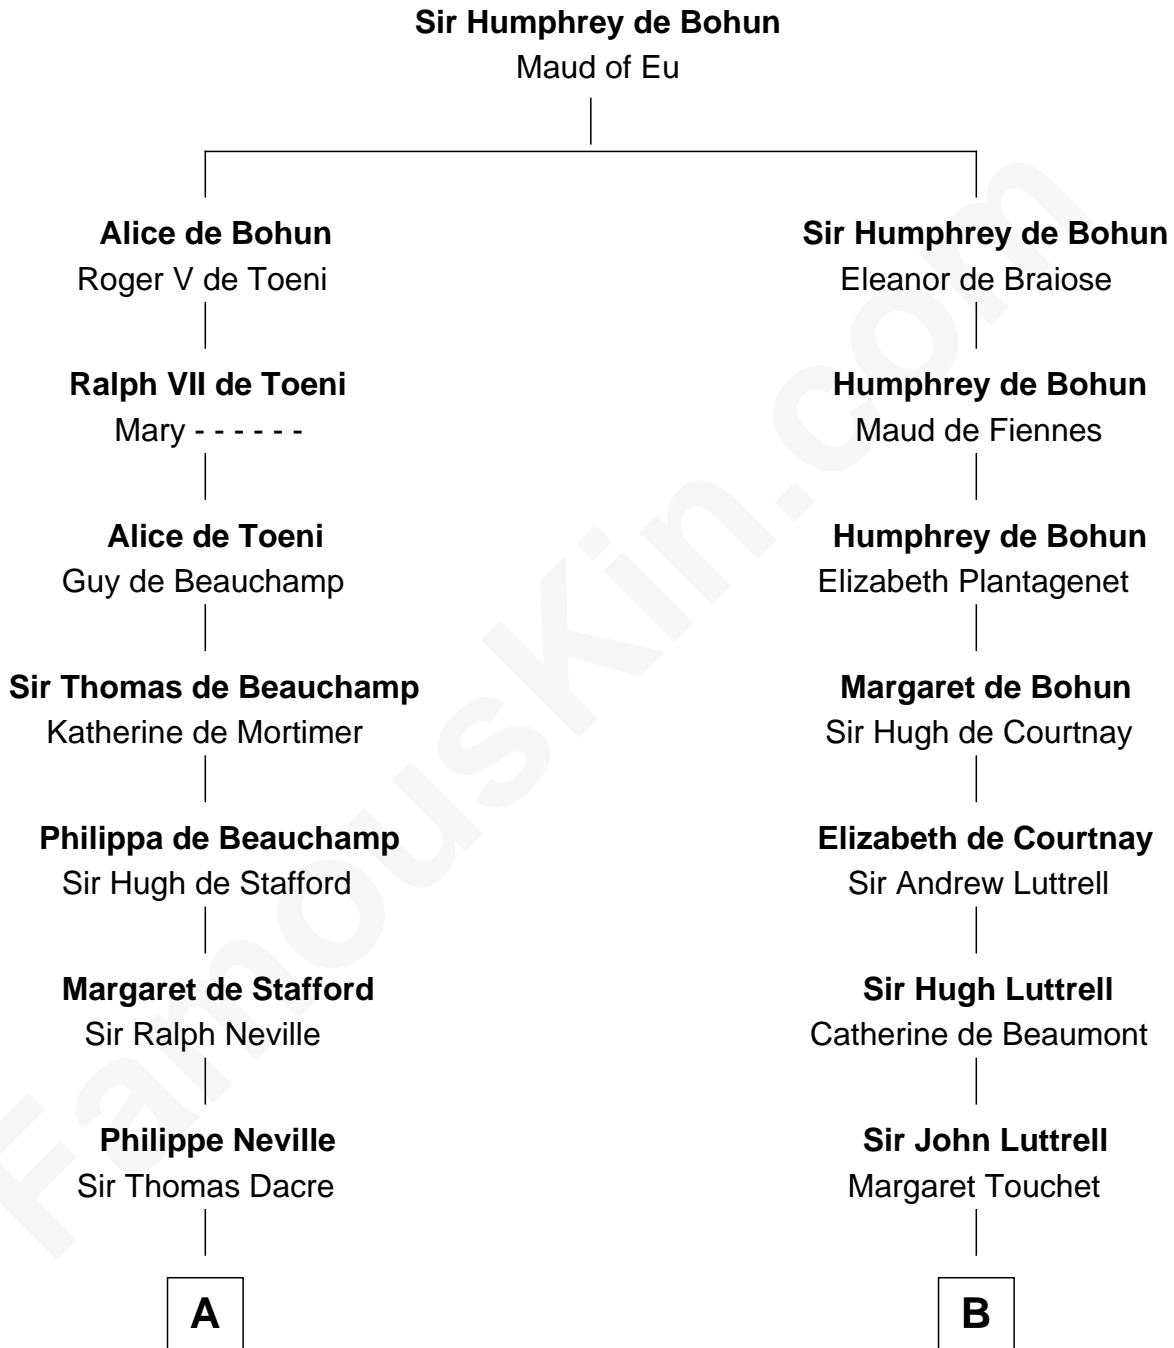

## Relationship Chart of Fletcher Christian

Leader of the mutiny on the Bounty

17th cousin 2 times removed of

**General William Whipple**

Signer of the Declaration of Independence

THE "BOUNTY" AT ANCHOR

**C**

—  
**Bridget Senhouse**

John Christian

—  
**Charles Christian**

Anne Dixon

—  
**Fletcher Christian**

*Leader of the mutiny on the Bounty*

FamousKin.com