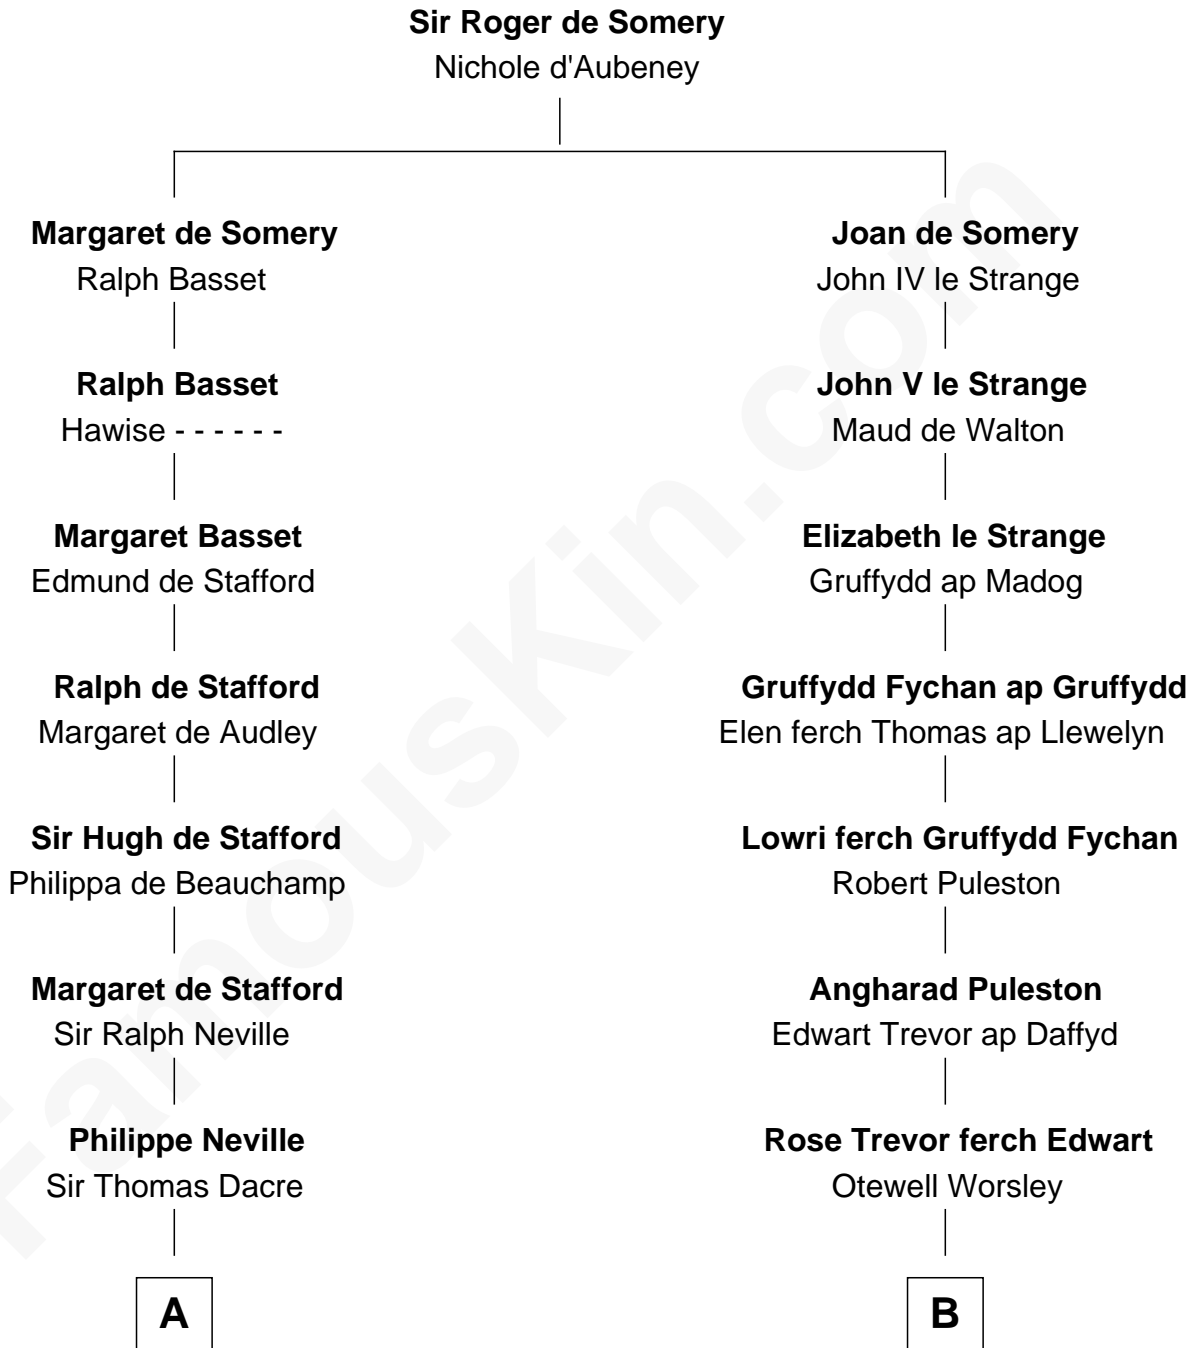

# FamousKin.com

## Relationship Chart of Fletcher Christian

*Leader of the mutiny on the Bounty*

**15th cousin 4 times removed of**

**General William Whipple**

*Signer of the Declaration of Independence*

**C**

—  
**Bridget Senhouse**

John Christian

—  
**Charles Christian**

Anne Dixon

—  
**Fletcher Christian**

*Leader of the mutiny on the Bounty*

FamousKin.com