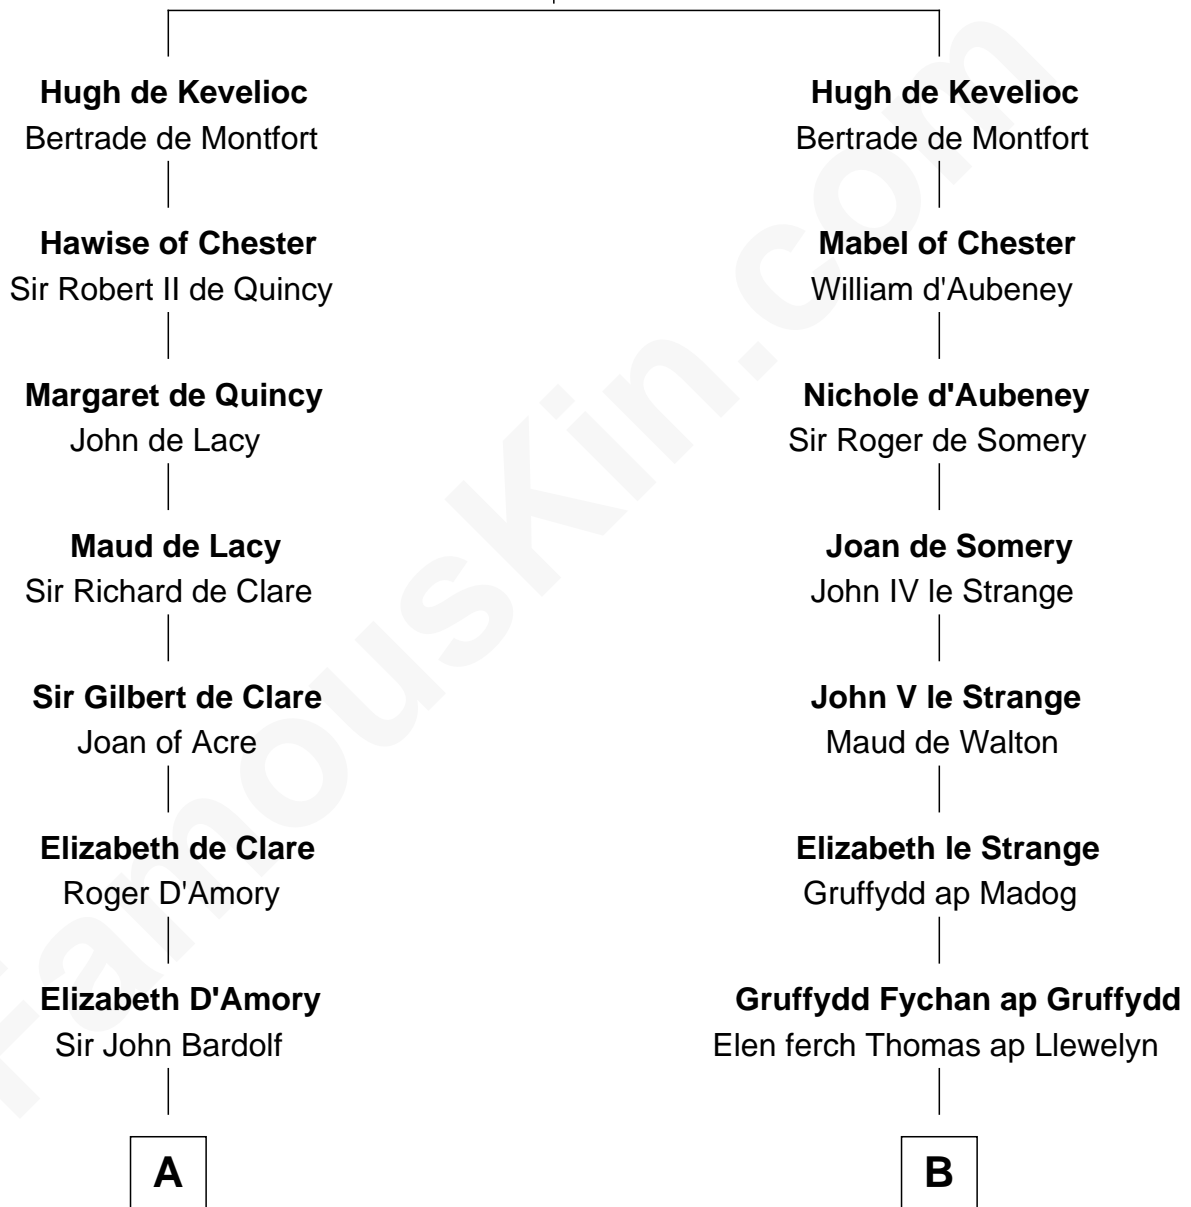

FamousKin.com

Relationship Chart of Fletcher Christian

Leader of the mutiny on the Bounty

18th cousin 2 times removed of

General William Whipple

Signer of the Declaration of Independence

Sir Ranulf de Gernons

Maud of Gloucester

FamousKin.com