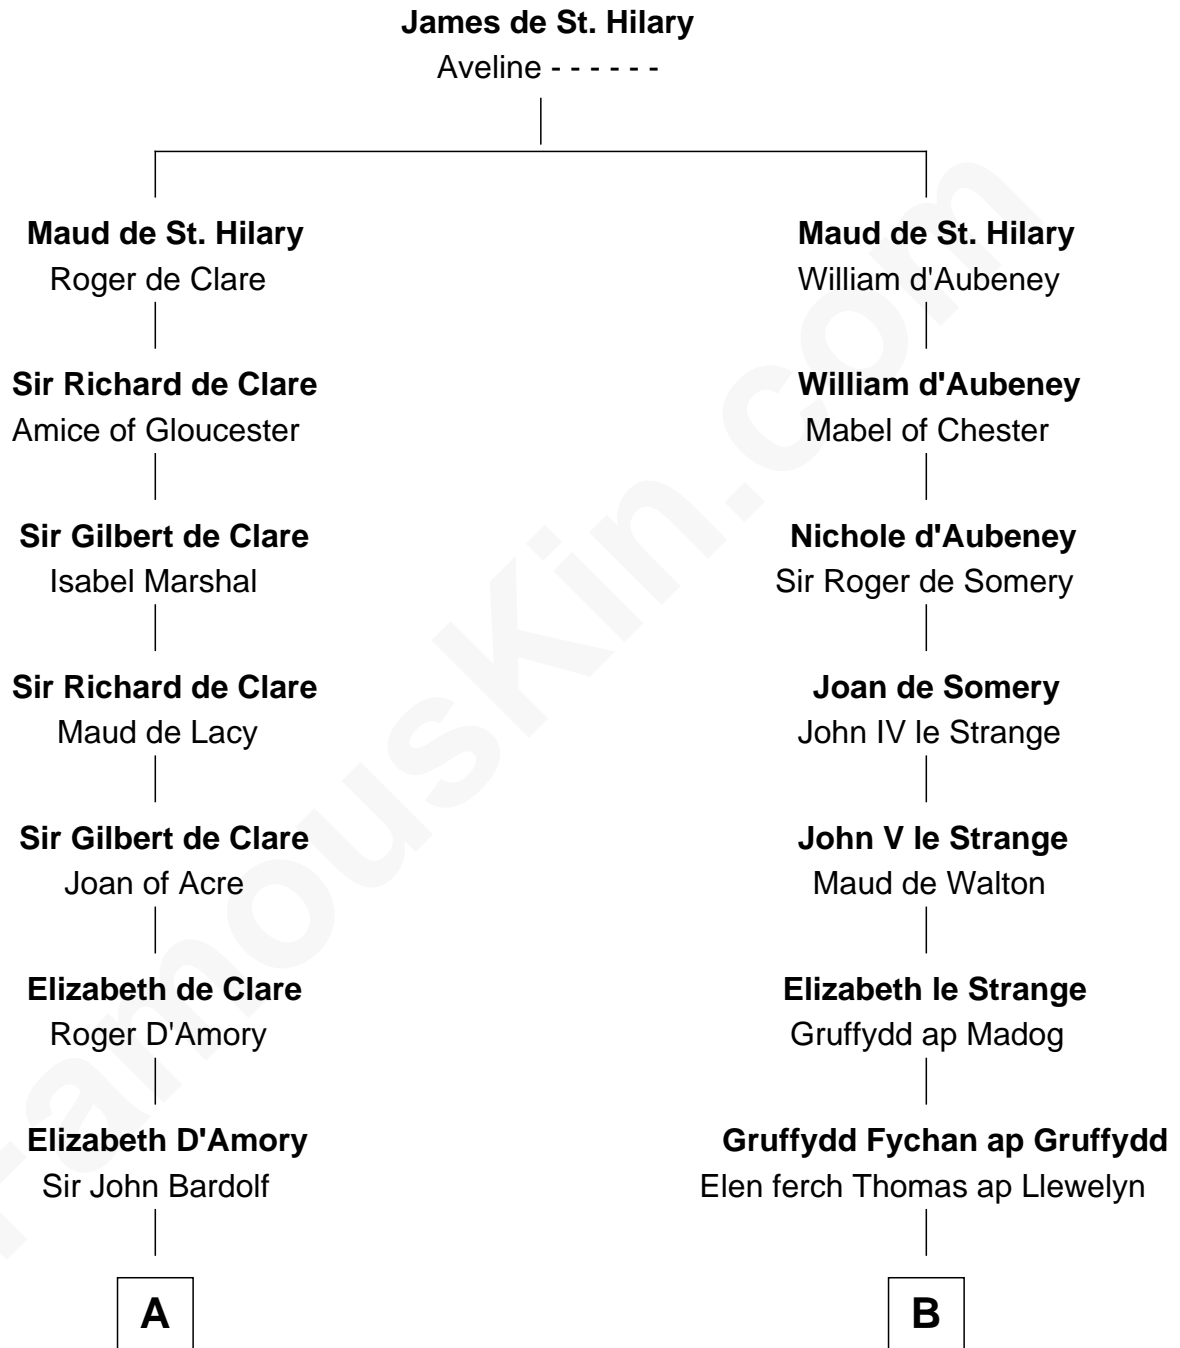

FamousKin.com

Relationship Chart of Fletcher Christian

Leader of the mutiny on the Bounty

18th cousin 2 times removed of

General William Whipple

Signer of the Declaration of Independence

A

William Bardolf
Agnes Poynings

Cecilia Bardolf
Sir Brian Stapleton

Sir Miles Stapleton
Katherine de la Pole

Joan Stapleton
Sir John Huddleston

Sir John Huddleston
Joan FitzHugh

Sir John Huddleston
Joyce Prickley

Andrew Huddleston
Mary Hutton