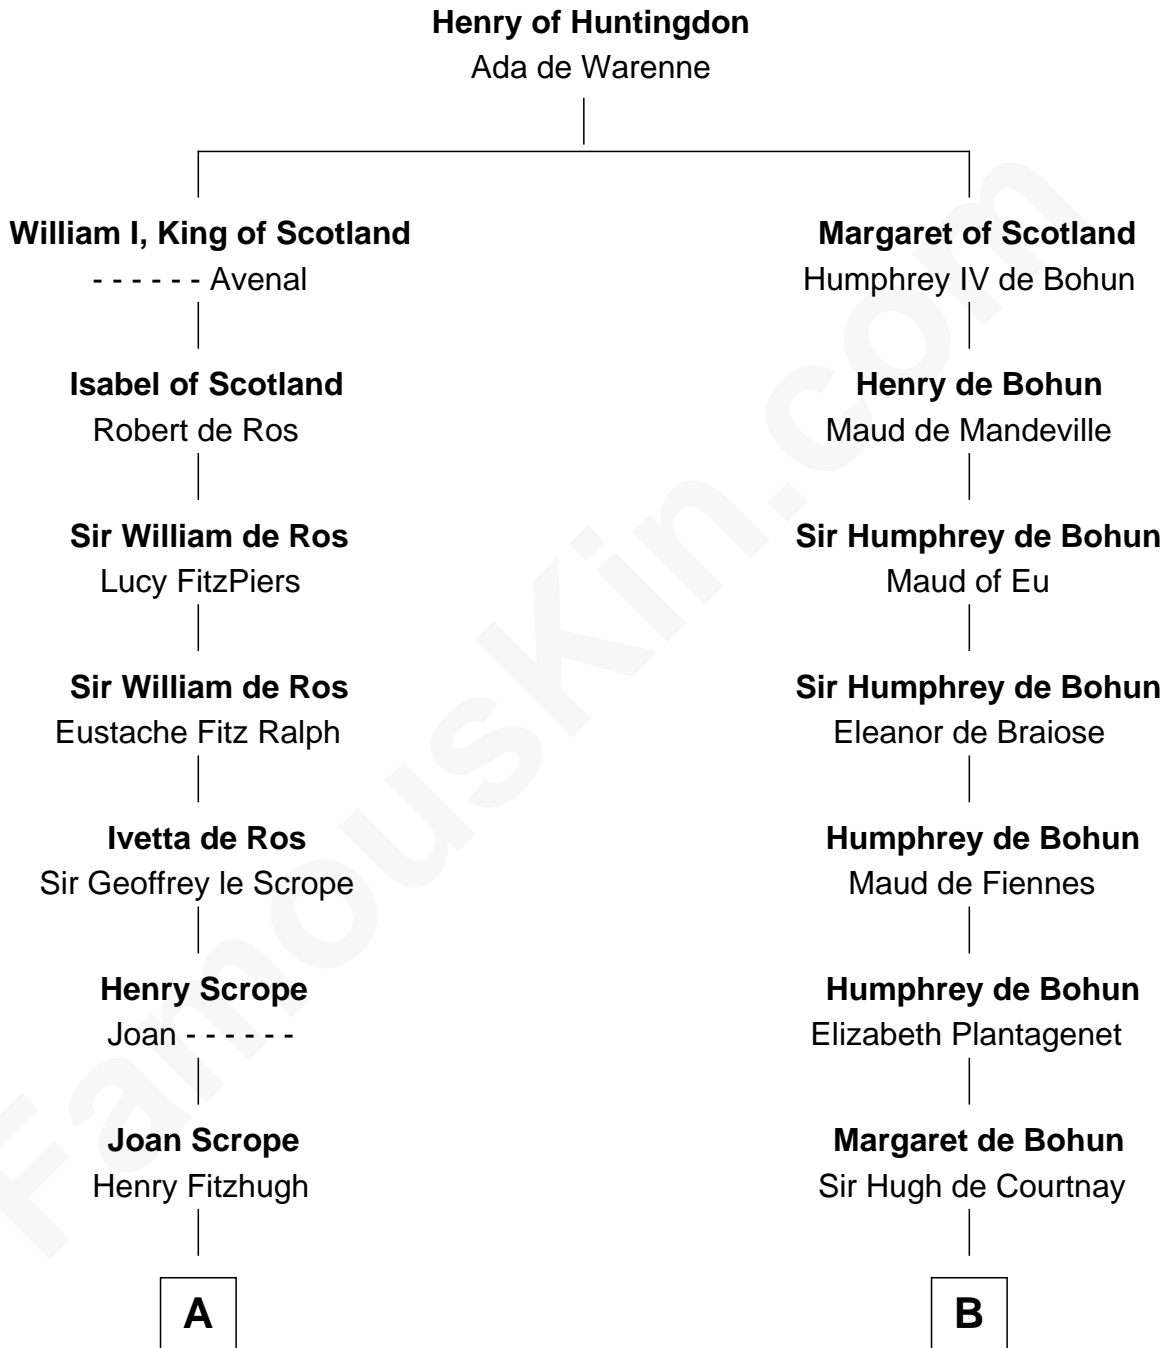

FamousKin.com

Relationship Chart of Fletcher Christian

Leader of the mutiny on the Bounty

20th cousin of

General William Whipple

Signer of the Declaration of Independence

C

Eleanor Kirkby
Humphrey Senhouse

Bridget Senhouse
John Christian

Charles Christian
Anne Dixon

Fletcher Christian
Leader of the mutiny on the Bounty

D

Mary Oliver
Col. Samuel Appleton

Joanna Appleton
Matthew Whipple

William Whipple
Mary Cutts

General William Whipple
Signer of Declaration of Independence