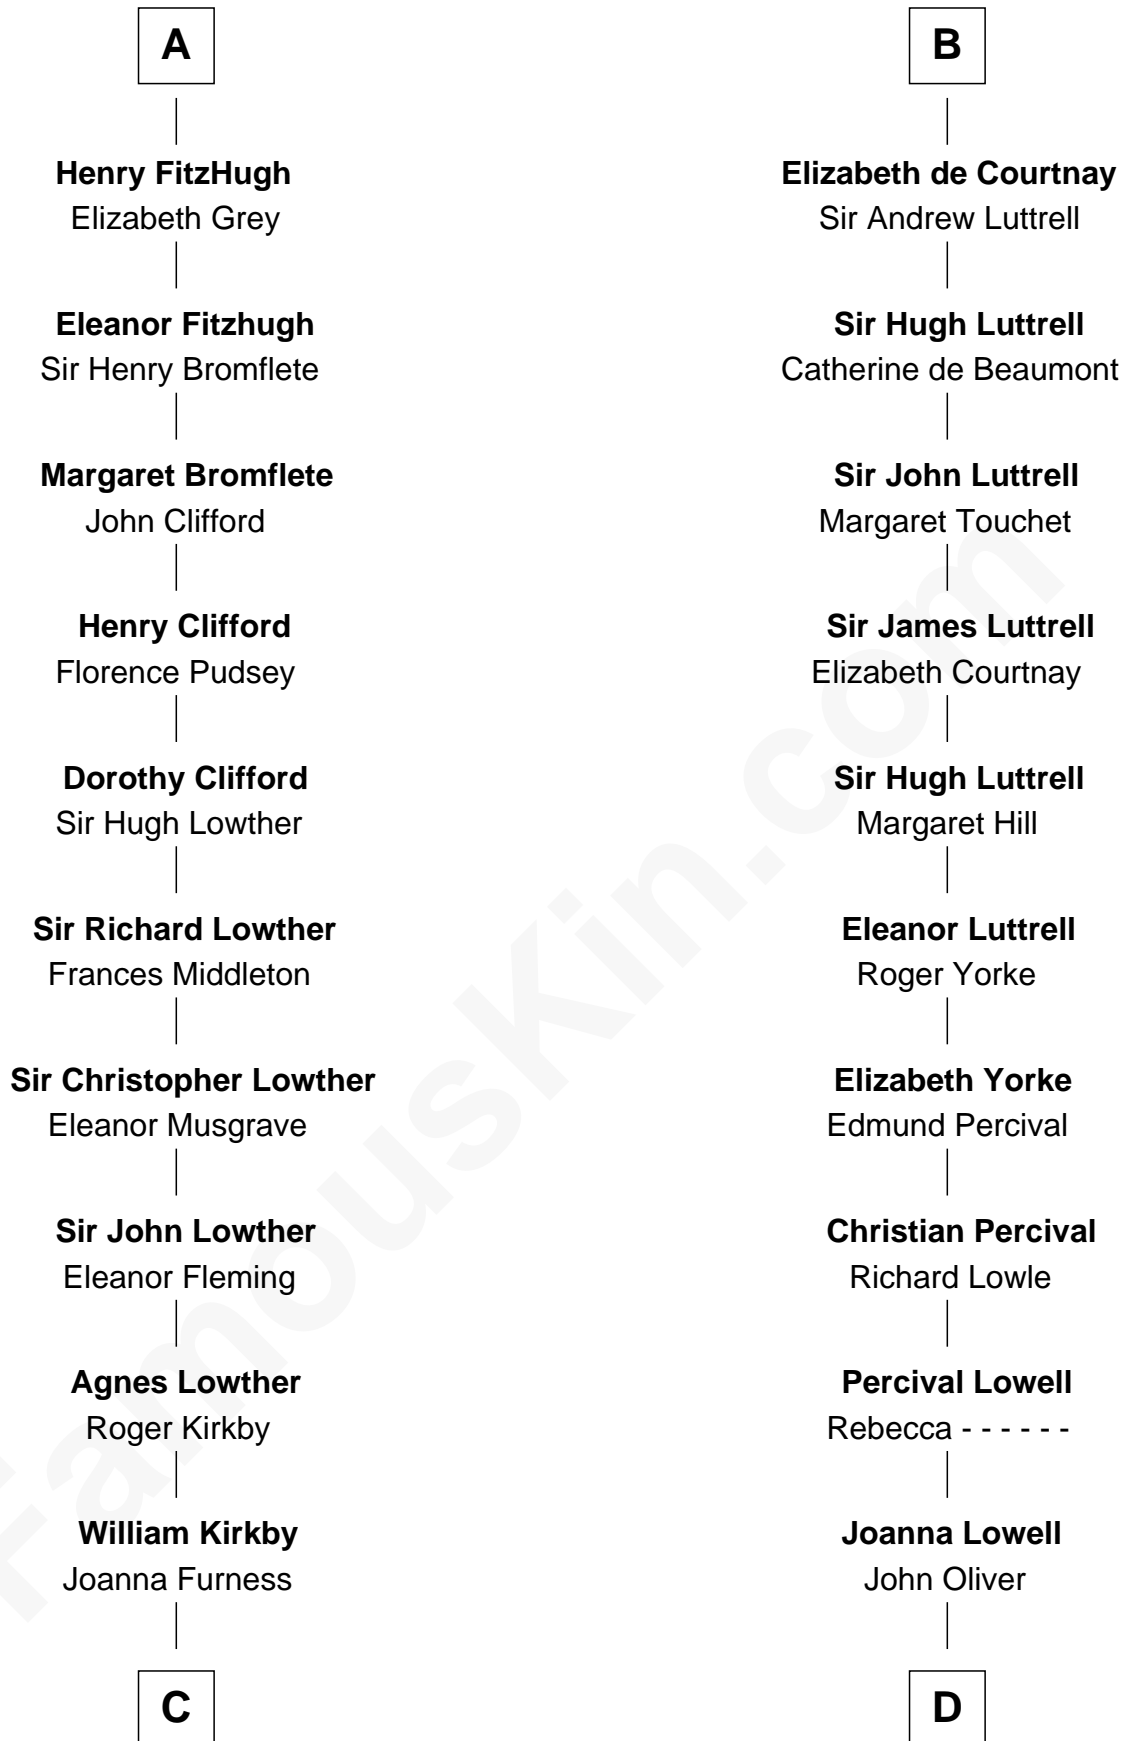

FamousKin.com

Relationship Chart of Fletcher Christian

Leader of the mutiny on the Bounty

20th cousin of

General William Whipple

Signer of the Declaration of Independence

C

Eleanor Kirkby
Humphrey Senhouse

Bridget Senhouse
John Christian

Charles Christian
Anne Dixon

Fletcher Christian
Leader of the mutiny on the Bounty

D

Mary Oliver
Col. Samuel Appleton

Joanna Appleton
Matthew Whipple

William Whipple
Mary Cutts