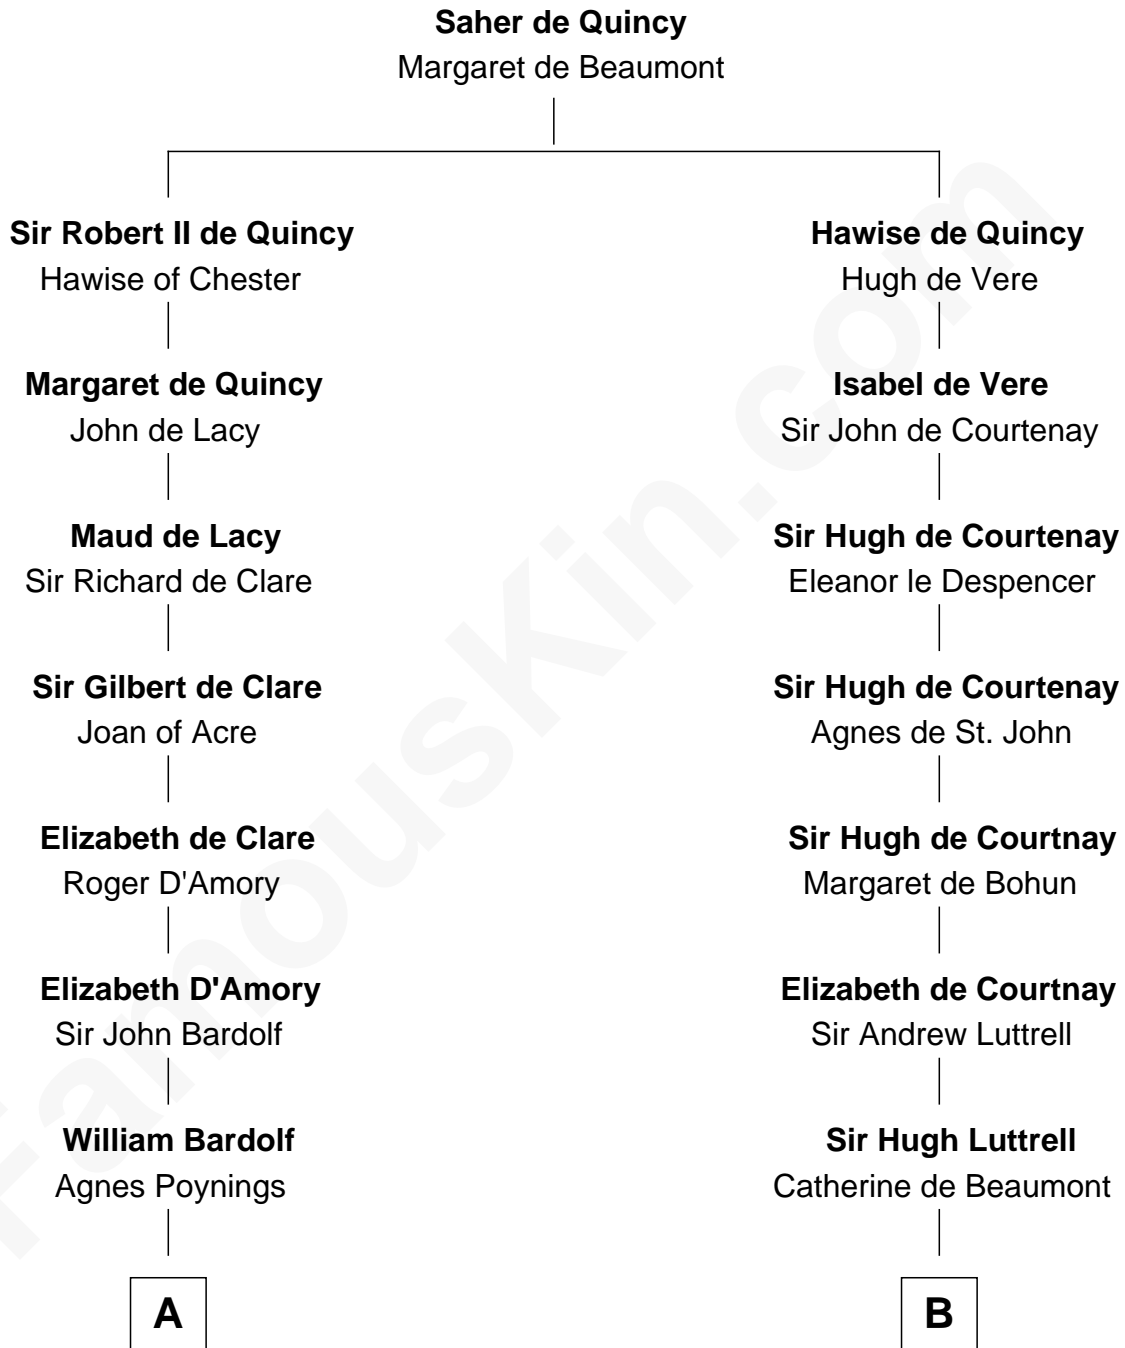

General William Whipple

Signer of the Declaration of Independence