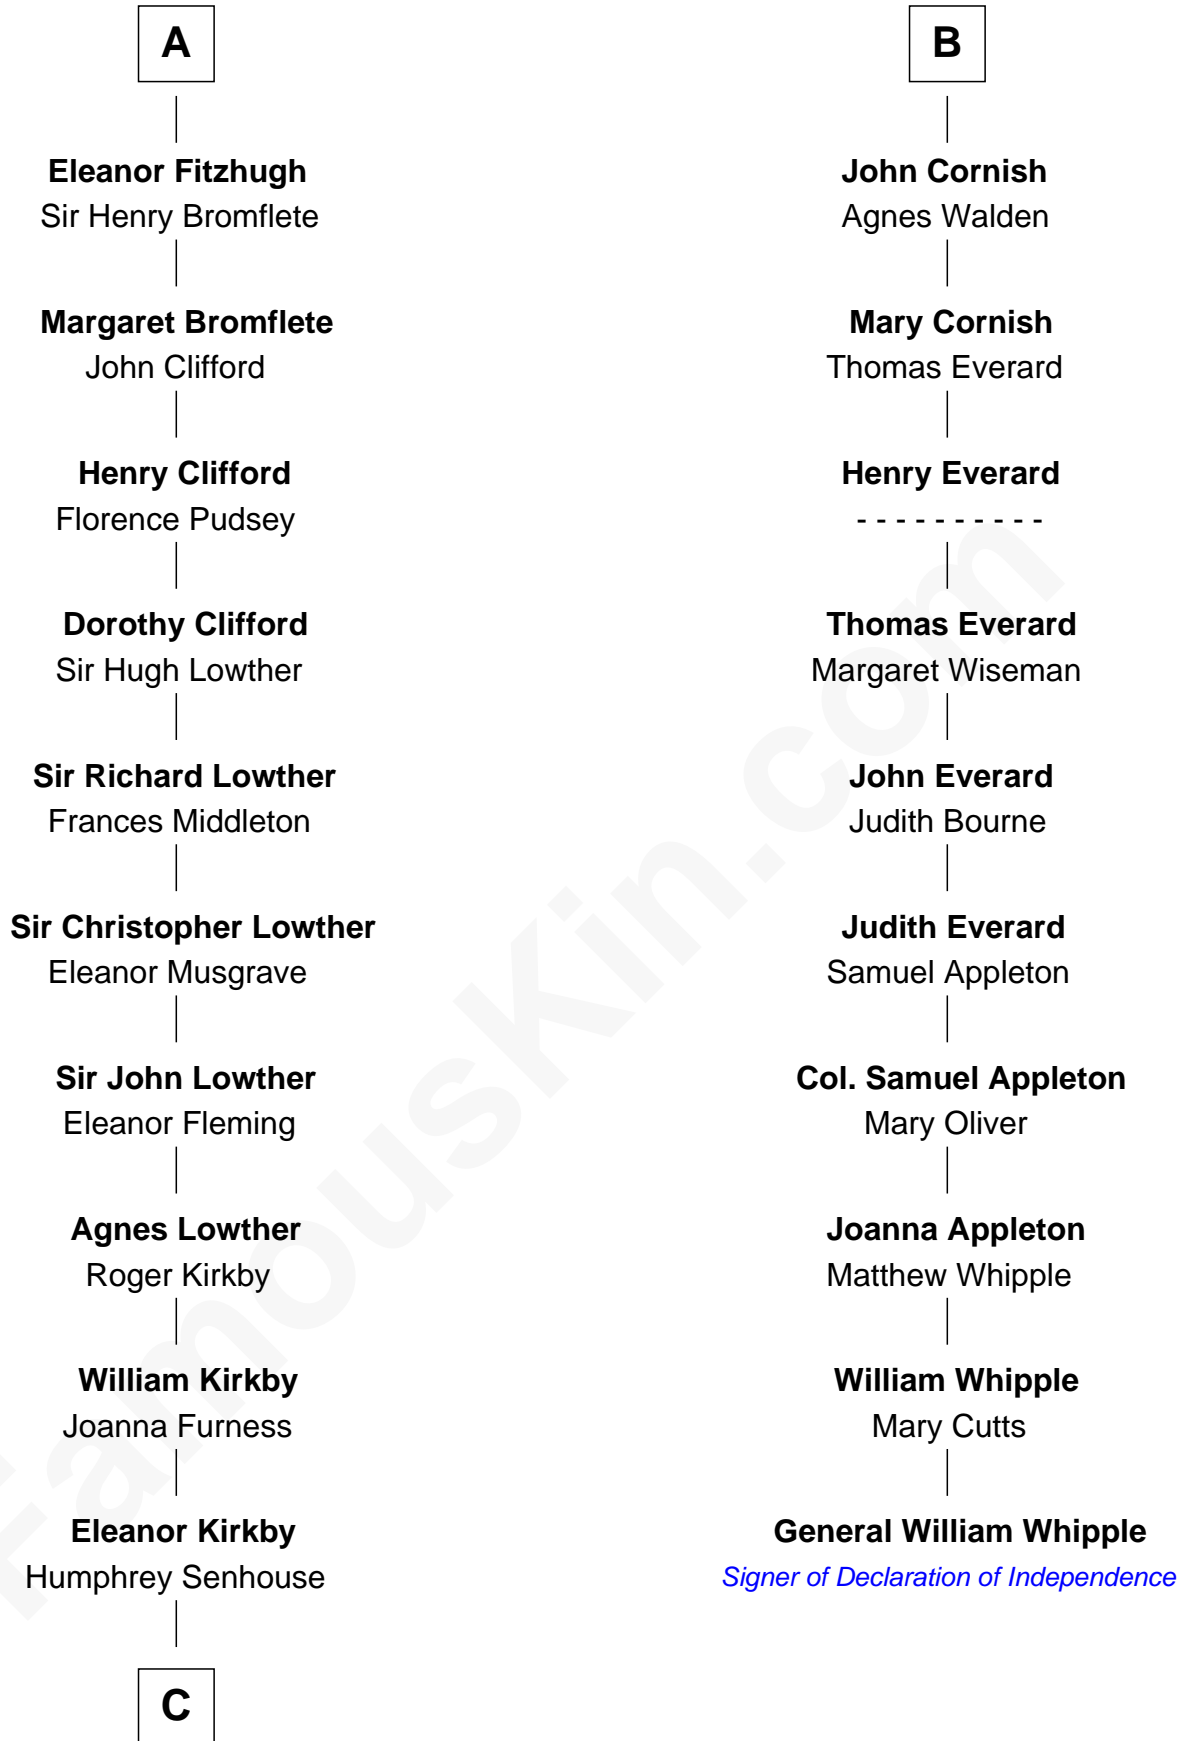

FamousKin.com

Relationship Chart of Fletcher Christian

Leader of the mutiny on the Bounty

16th cousin 3 times removed of

General William Whipple

Signer of the Declaration of Independence

C

—
Bridget Senhouse

John Christian

—
Charles Christian

Anne Dixon

—
Fletcher Christian

Leader of the mutiny on the Bounty

FamousKin.com