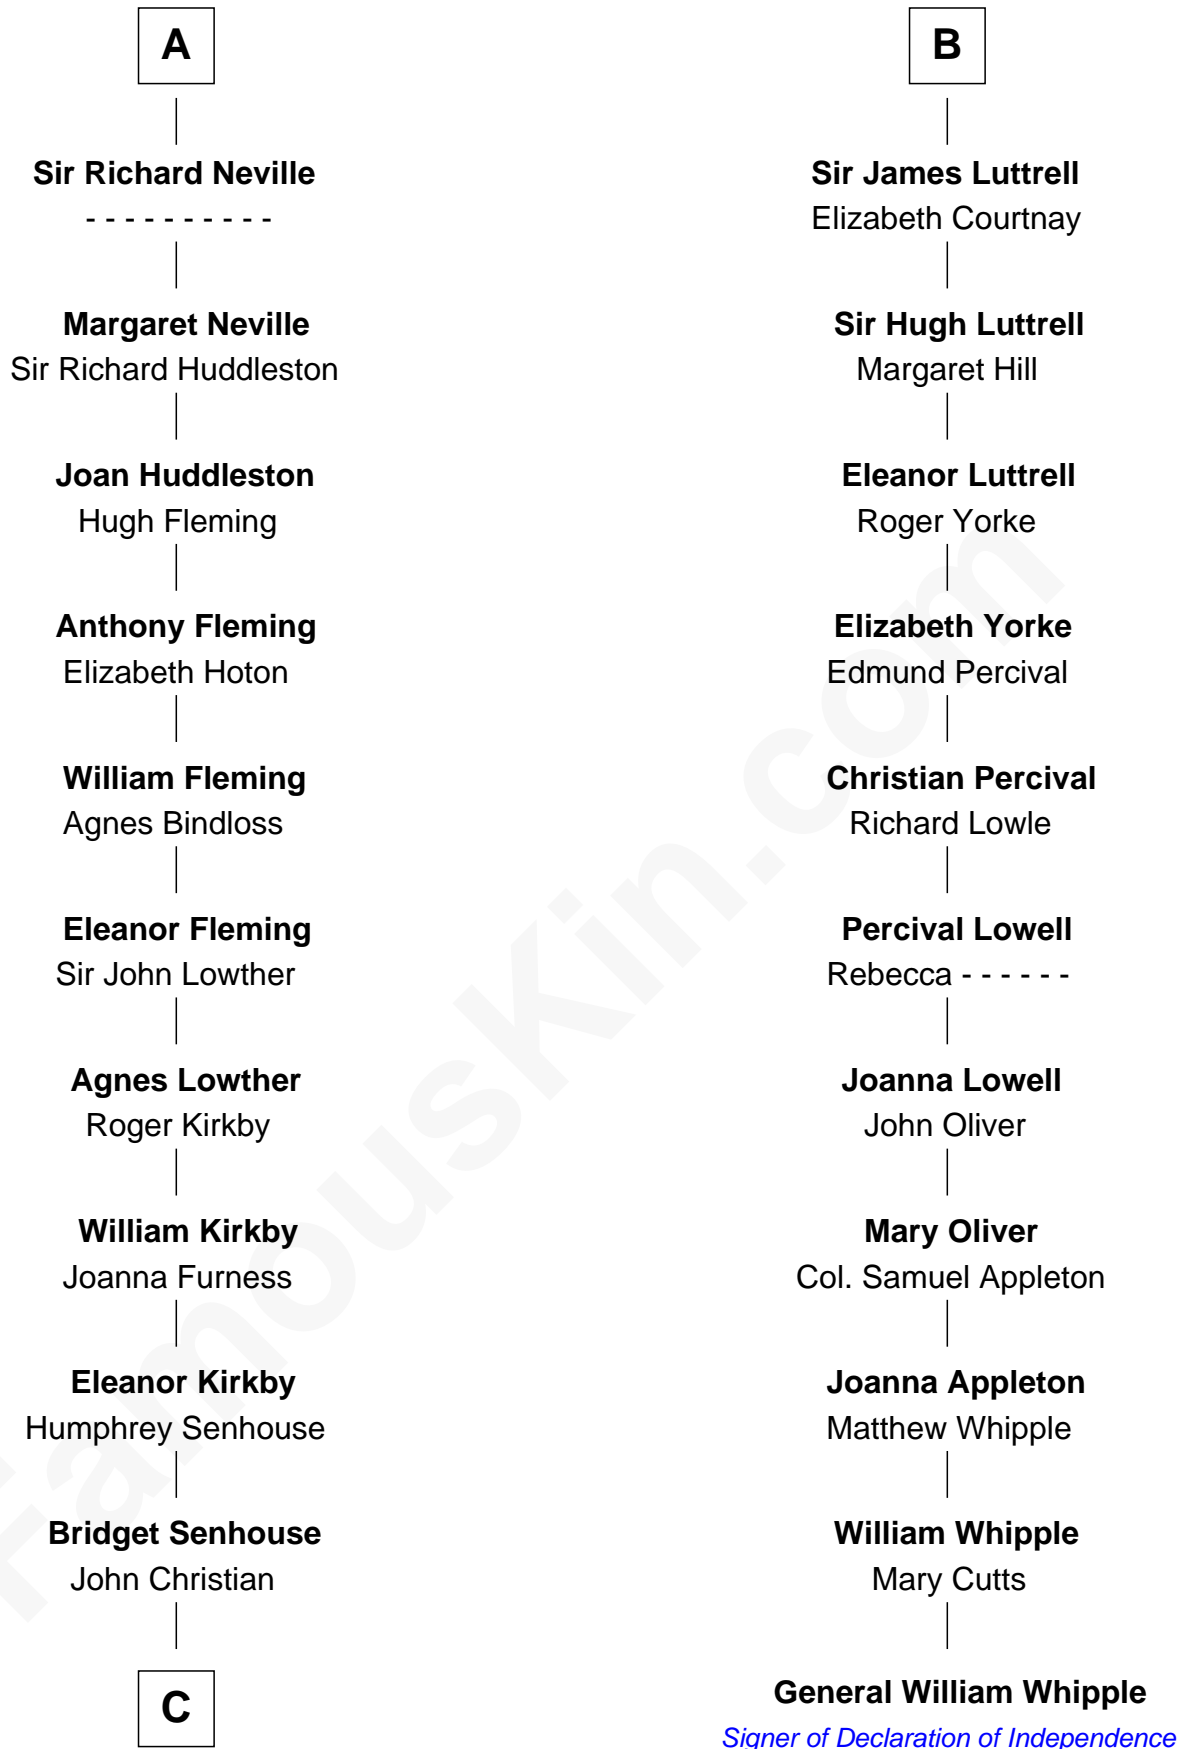

FamousKin.com

Relationship Chart of Fletcher Christian

Leader of the mutiny on the Bounty

17th cousin 1 time removed of

General William Whipple

Signer of the Declaration of Independence

C

—
Charles Christian

Anne Dixon

—
Fletcher Christian

Leader of the mutiny on the Bounty

FamousKin.com