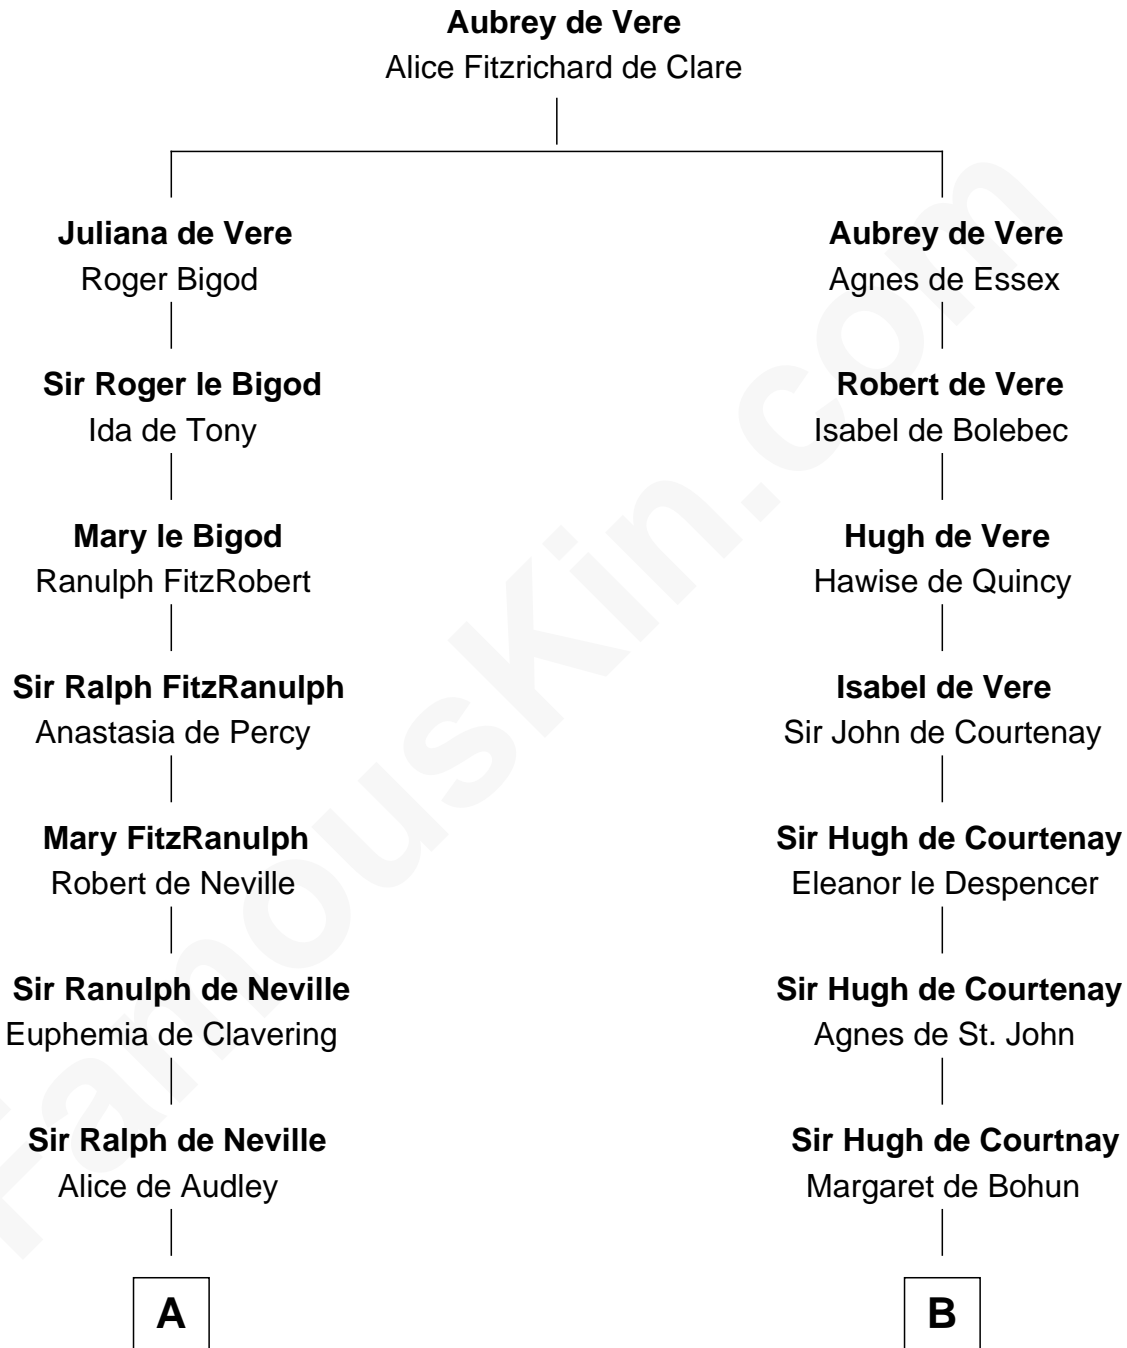

FamousKin.com

Relationship Chart of Fletcher Christian

Leader of the mutiny on the Bounty

20th cousin 1 time removed of

General William Whipple

Signer of the Declaration of Independence

C

William Kirkby
Joanna Furness

Eleanor Kirkby
Humphrey Senhouse

Bridget Senhouse
John Christian

Charles Christian
Anne Dixon

Fletcher Christian
Leader of the mutiny on the Bounty

D

Mary Oliver
Col. Samuel Appleton

Joanna Appleton
Matthew Whipple

William Whipple
Mary Cutts

General William Whipple
Signer of Declaration of Independence