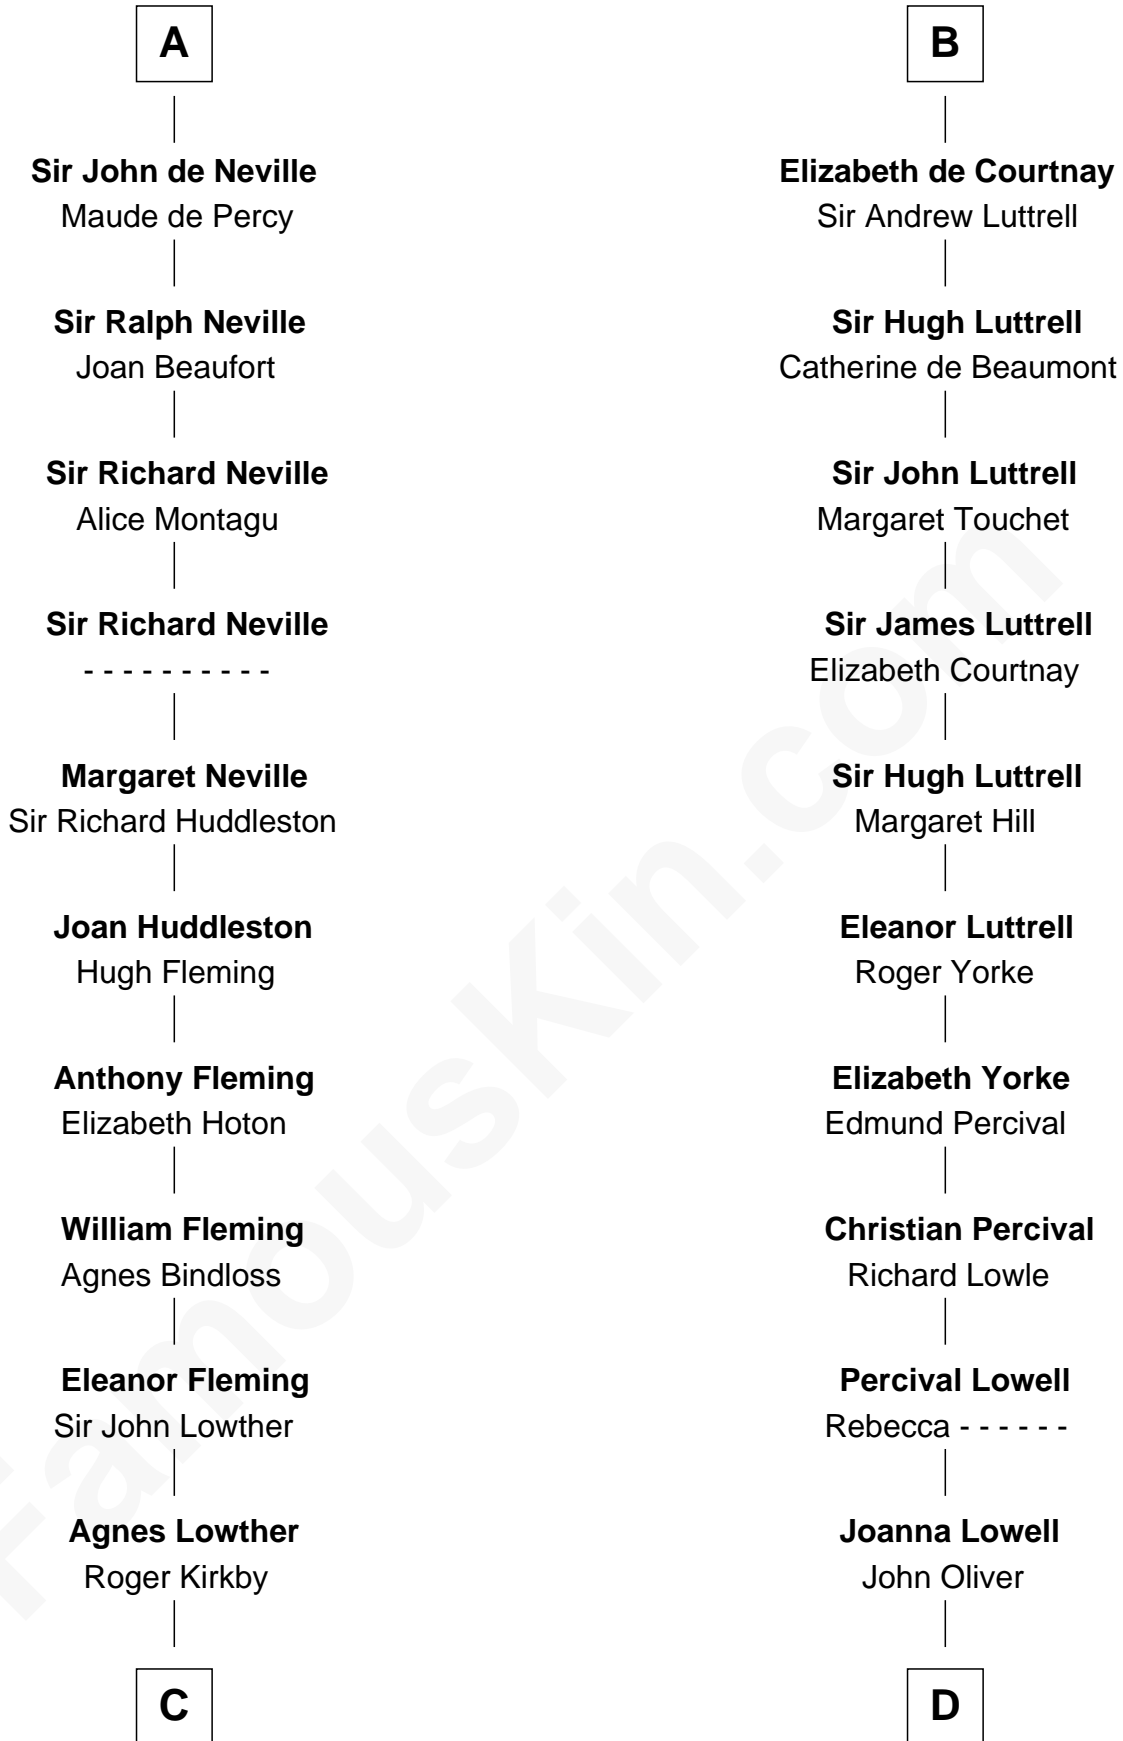

FamousKin.com

Relationship Chart of Fletcher Christian

Leader of the mutiny on the Bounty

20th cousin 1 time removed of

General William Whipple

Signer of the Declaration of Independence

C

William Kirkby
Joanna Furness

Eleanor Kirkby
Humphrey Senhouse

Bridget Senhouse
John Christian

Charles Christian
Anne Dixon

Fletcher Christian
Leader of the mutiny on the Bounty

D

Mary Oliver
Col. Samuel Appleton

Joanna Appleton
Matthew Whipple

William Whipple
Mary Cutts

General William Whipple
Signer of Declaration of Independence