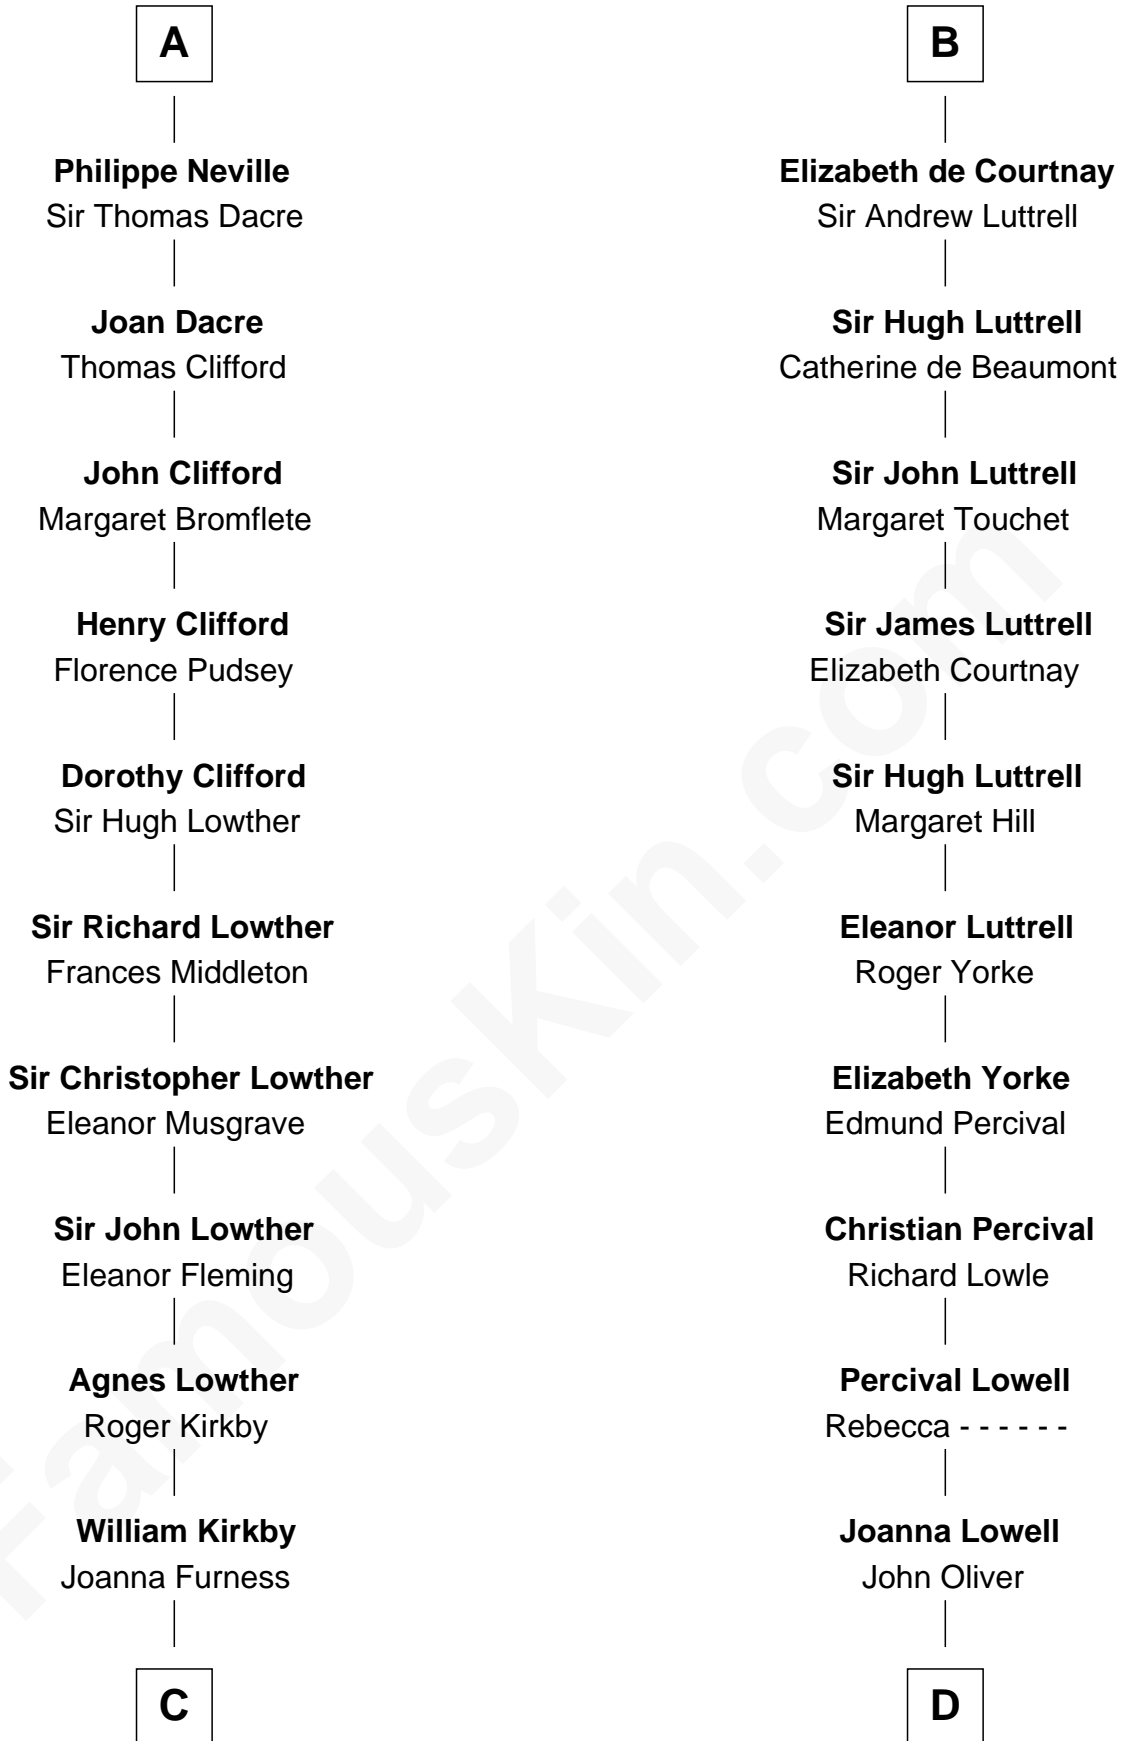

## Relationship Chart of Fletcher Christian

Leader of the mutiny on the Bounty

20th cousin of

**General William Whipple**

Signer of the Declaration of Independence

**C**

**Eleanor Kirkby**  
Humphrey Senhouse

**Bridget Senhouse**  
John Christian

**Charles Christian**  
Anne Dixon

**Fletcher Christian**  
*Leader of the mutiny on the Bounty*

**D**

**Mary Oliver**  
Col. Samuel Appleton

**Joanna Appleton**  
Matthew Whipple