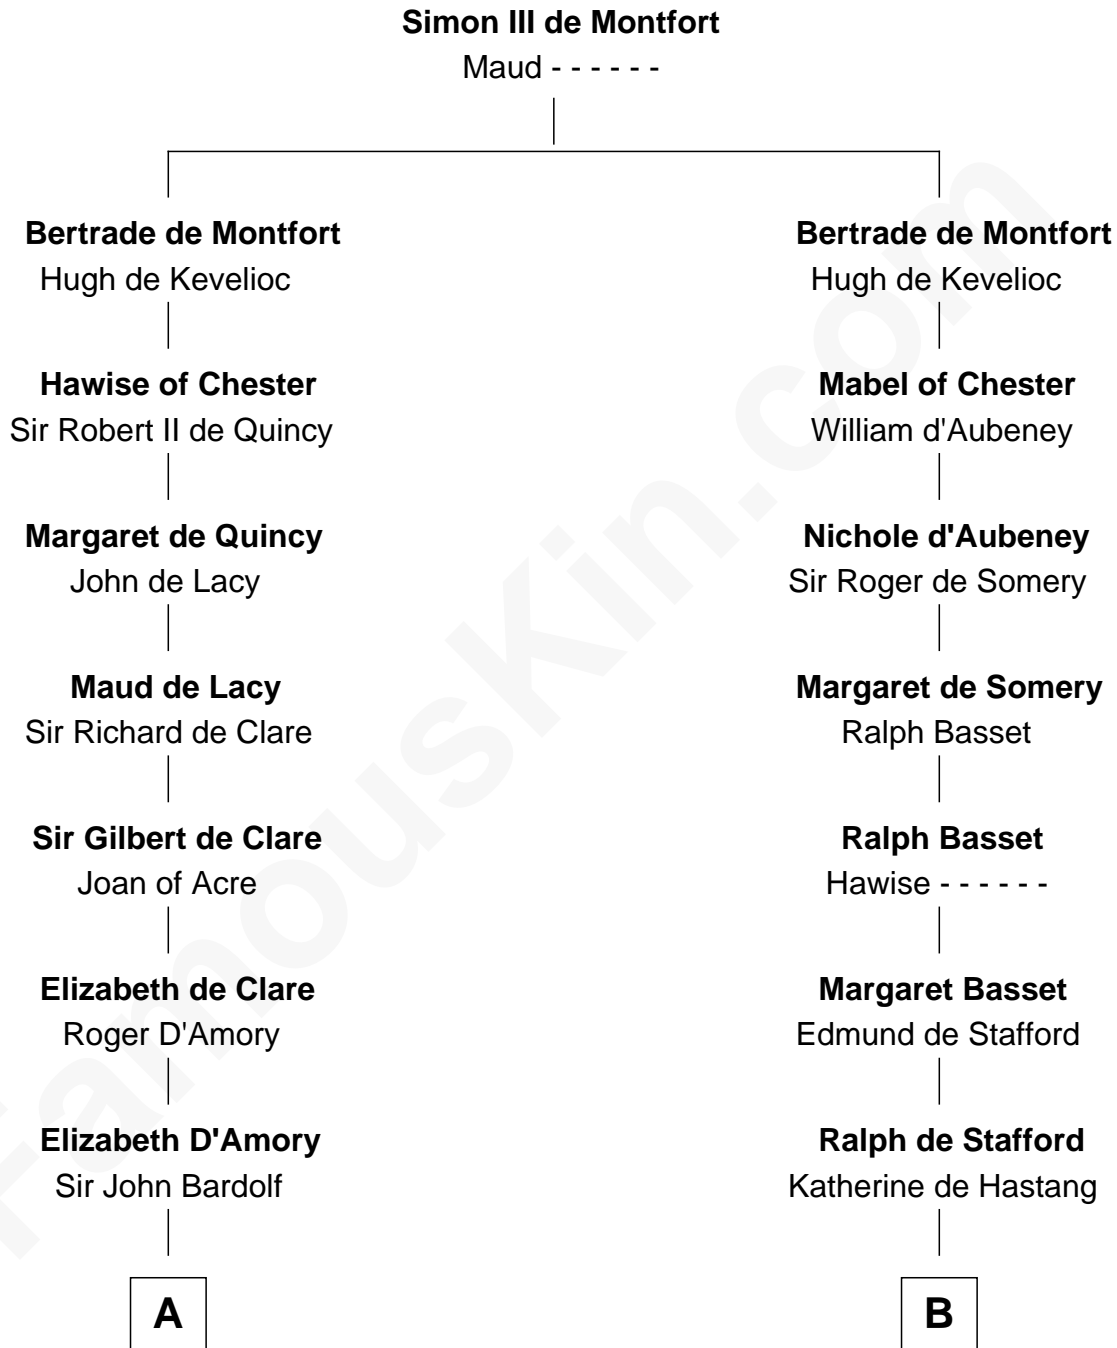

FamousKin.com

Relationship Chart of Fletcher Christian

Leader of the mutiny on the Bounty

20th cousin 1 time removed of

Robert Townsend

Member of the Culper Spy Ring during the American Revolution

C

Humphrey Senhouse

Eleanor Kirkby

Bridget Senhouse

John Christian

Charles Christian

Anne Dixon

Fletcher Christian

Leader of the mutiny on the Bounty

D

Job Almy

Mary Unthank

Audrey Almy

James Townsend

Jacob Townsend

Phoebe Seaman

Samuel Townsend

Sarah Stoddard