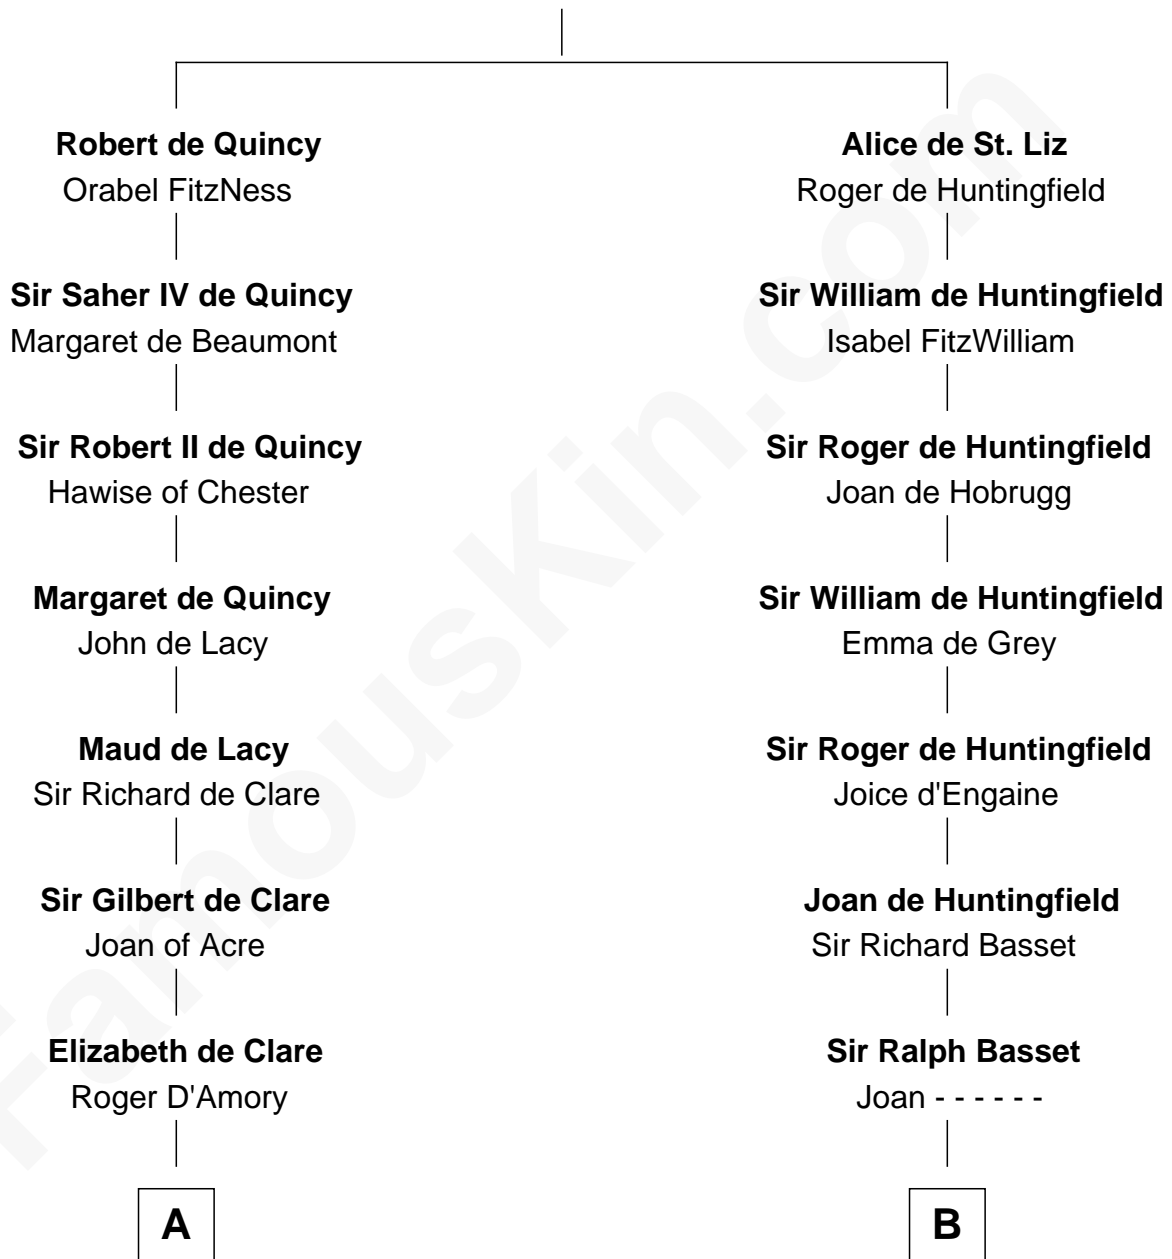

FamousKin.com

Relationship Chart of Fletcher Christian

Leader of the mutiny on the Bounty

21st cousin of

Robert Townsend

Member of the Culper Spy Ring during the American Revolution

Saher I de Quincy

Maud de St. Liz

C

Mary Huddleston

John Senhouse

Humphrey Senhouse

Eleanor Kirkby

Bridget Senhouse

John Christian

Charles Christian

Anne Dixon

Fletcher Christian

Leader of the mutiny on the Bounty

D

Job Almy

Mary Unthank

Audrey Almy

James Townsend