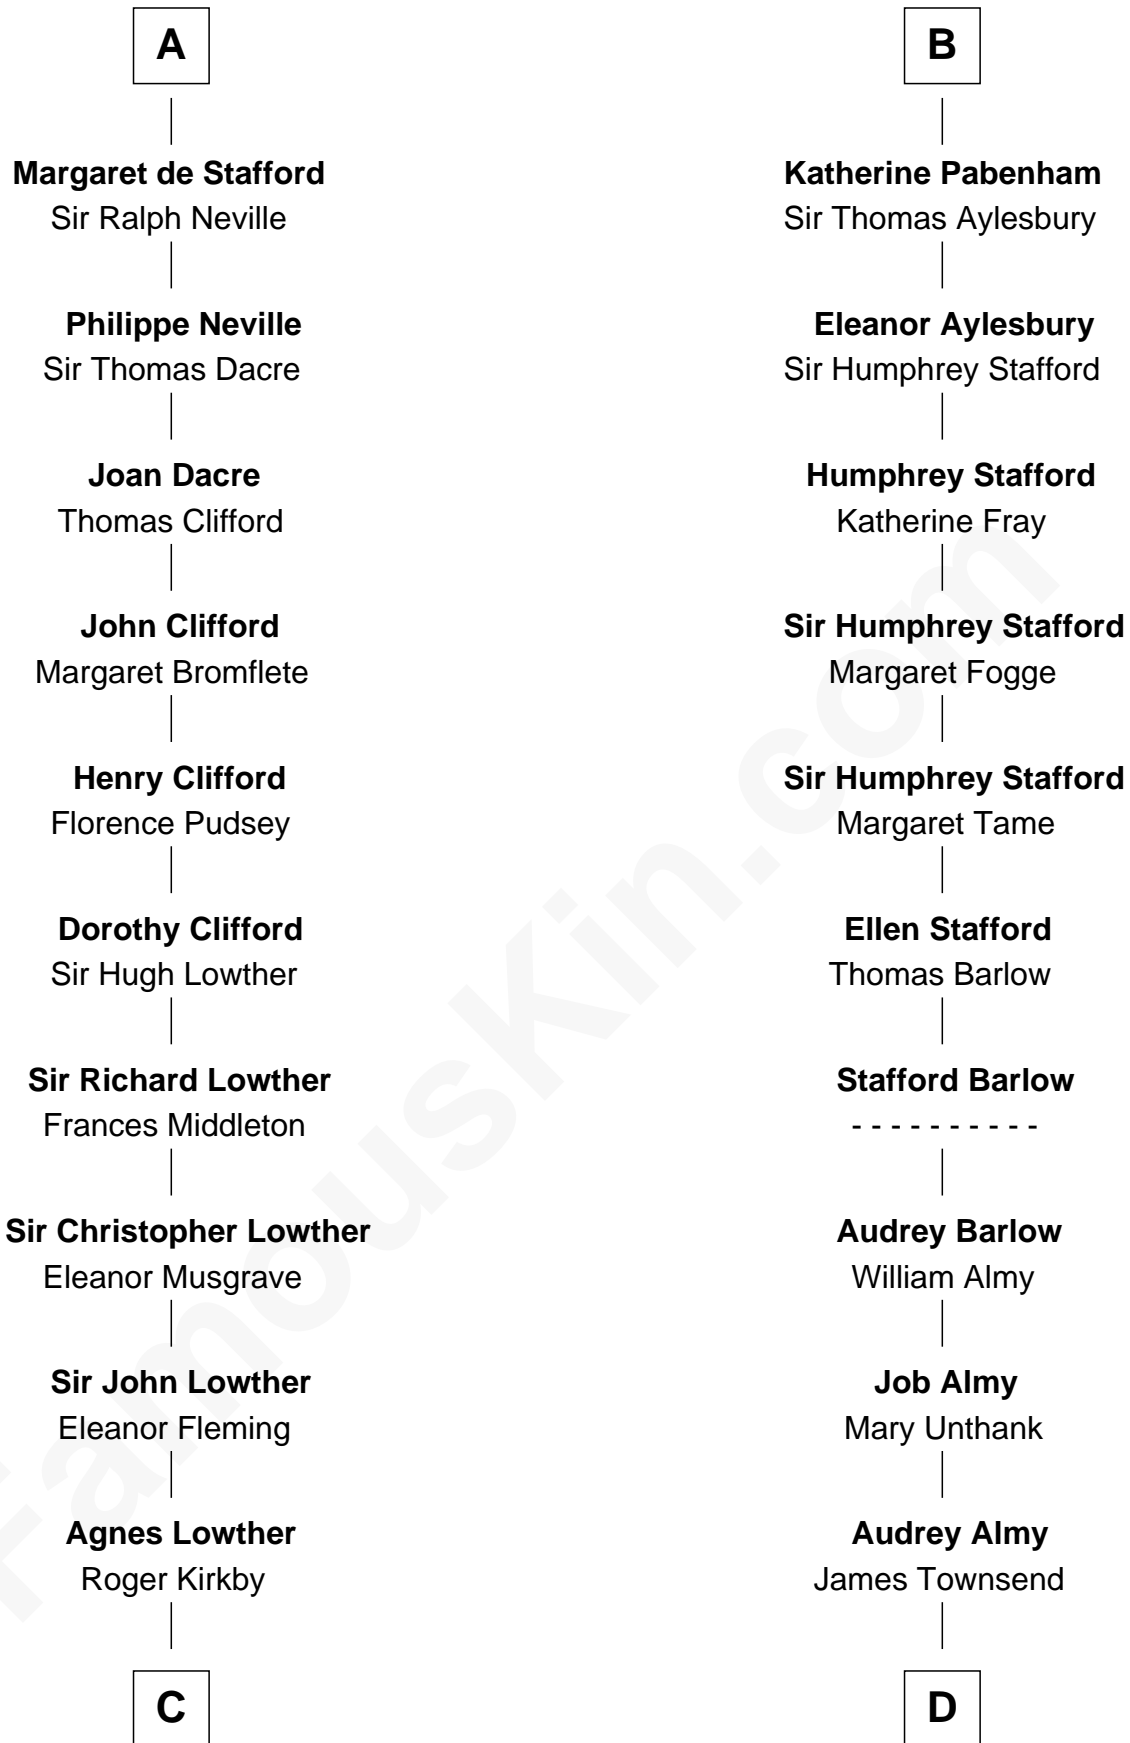

## Relationship Chart of Fletcher Christian

Leader of the mutiny on the Bounty

19th cousin 2 times removed of

## Robert Townsend

Member of the Culper Spy Ring during the American Revolution

**C**

**William Kirkby**  
Joanna Furness

**Eleanor Kirkby**  
Humphrey Senhouse

**Bridget Senhouse**  
John Christian

**Charles Christian**  
Anne Dixon

**Fletcher Christian**  
*Leader of the mutiny on the Bounty*

**D**

**Jacob Townsend**  
Phoebe Seaman

**Samuel Townsend**  
Sarah Stoddard

**Robert Townsend**  
*Spy known as "Culper Jr."*