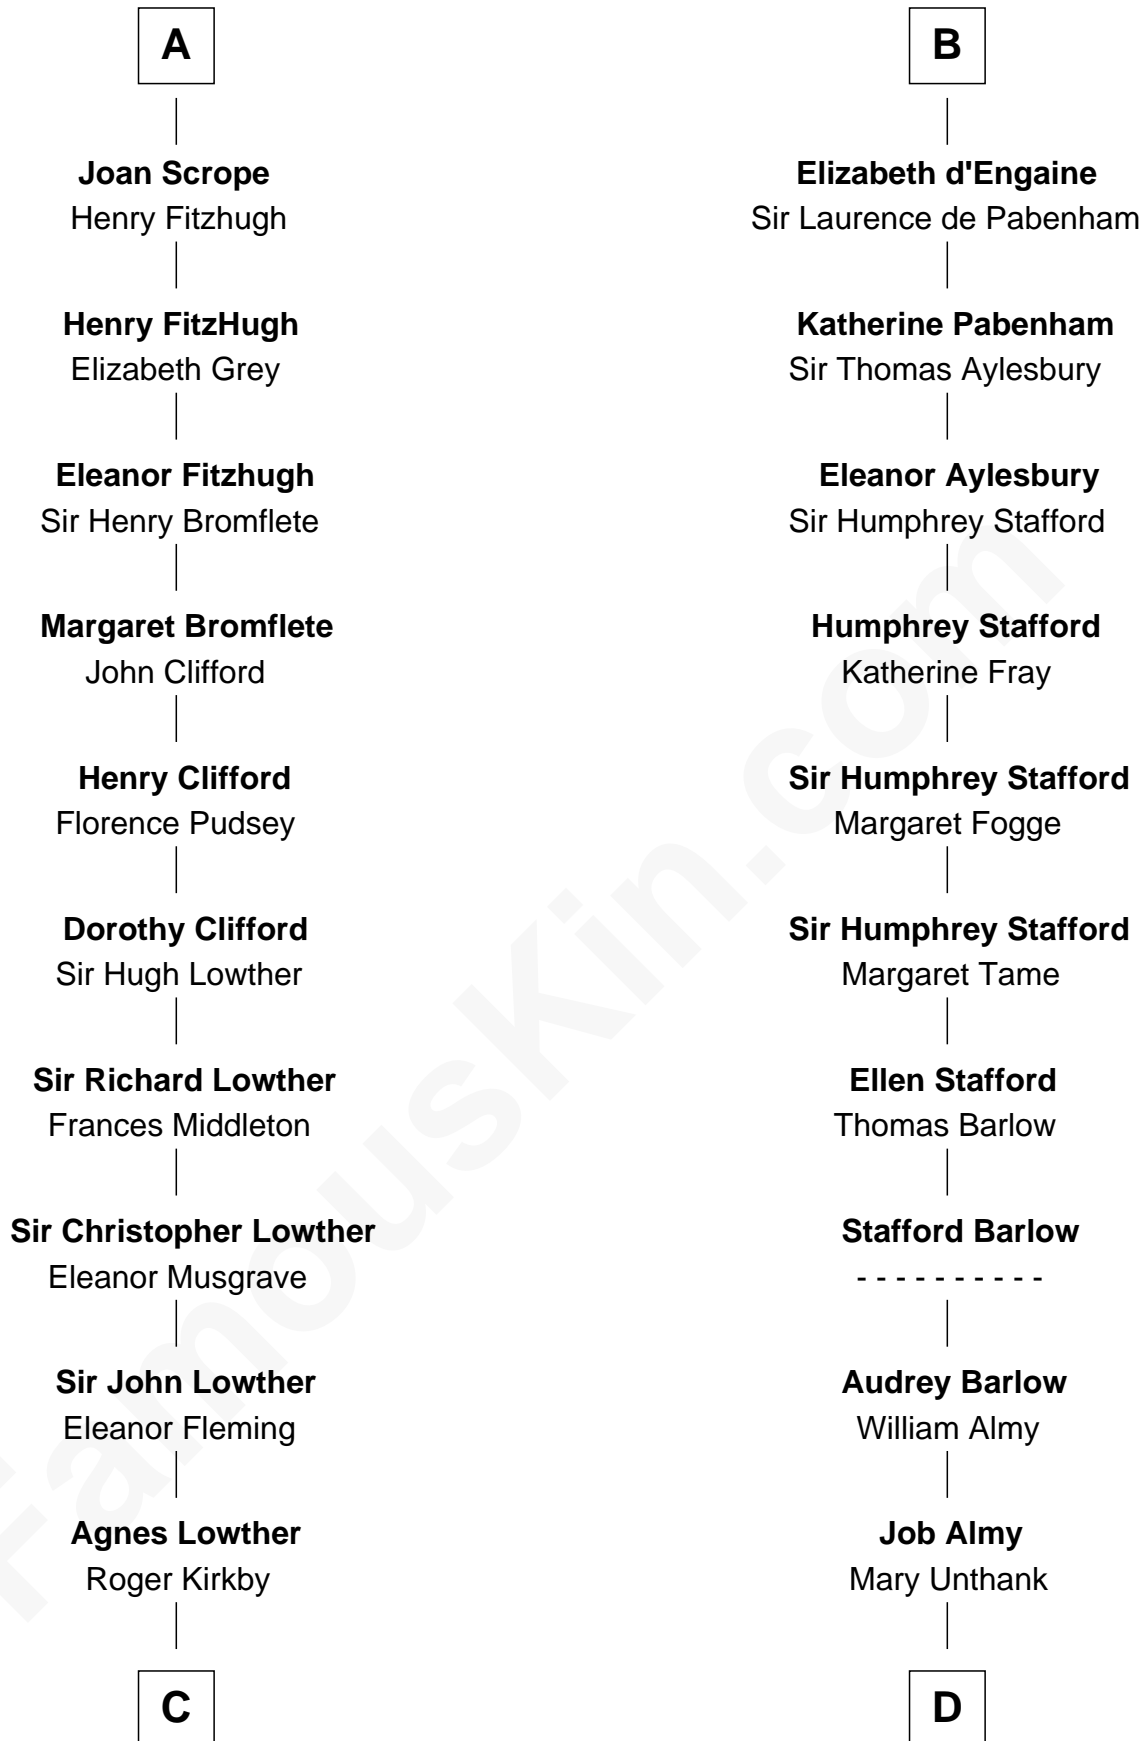

## Relationship Chart of Fletcher Christian

Leader of the mutiny on the Bounty

20th cousin 1 time removed of

## Robert Townsend

Member of the Culper Spy Ring during the American Revolution

**C**

**William Kirkby**  
Joanna Furness

**Eleanor Kirkby**  
Humphrey Senhouse

**Bridget Senhouse**  
John Christian

**Charles Christian**  
Anne Dixon

**Fletcher Christian**  
*Leader of the mutiny on the Bounty*

**D**

**Audrey Almy**  
James Townsend

**Jacob Townsend**  
Phoebe Seaman

**Samuel Townsend**  
Sarah Stoddard

**Robert Townsend**  
*Spy known as "Culper Jr."*