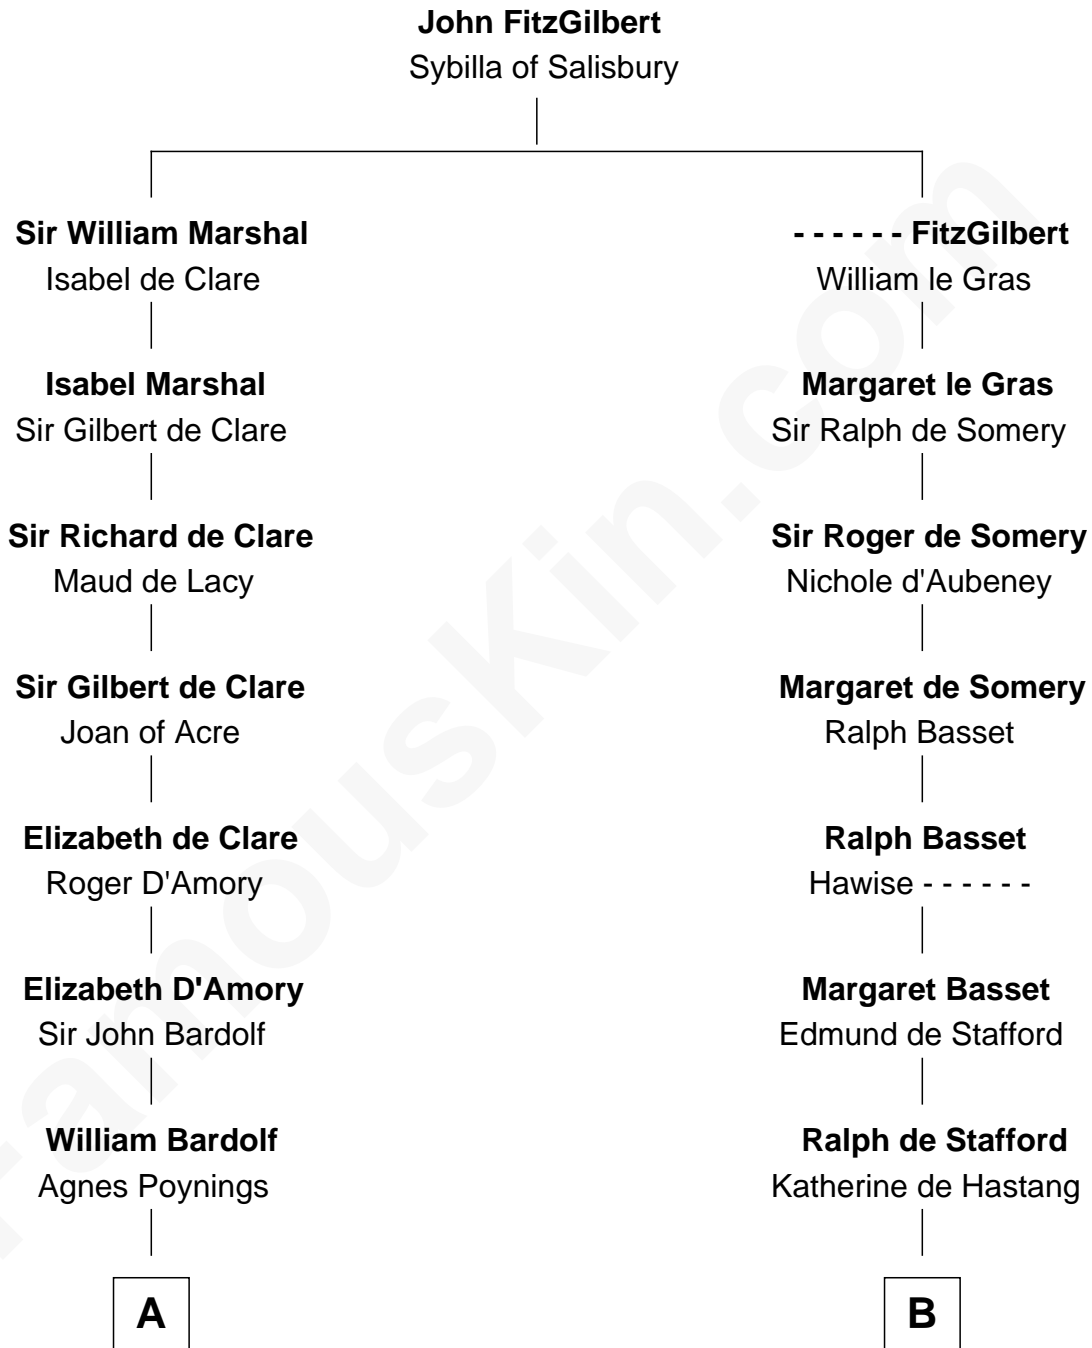

FamousKin.com

Relationship Chart of Fletcher Christian

Leader of the mutiny on the Bounty

19th cousin 2 times removed of

Robert Townsend

Member of the Culper Spy Ring during the American Revolution

C

Bridget Senhouse

John Christian

Charles Christian

Anne Dixon

Fletcher Christian

Leader of the mutiny on the Bounty

D

Job Almy

Mary Unthank

Audrey Almy

James Townsend

Jacob Townsend

Phoebe Seaman

Samuel Townsend

Sarah Stoddard

Robert Townsend

Spy known as "Culper Jr."