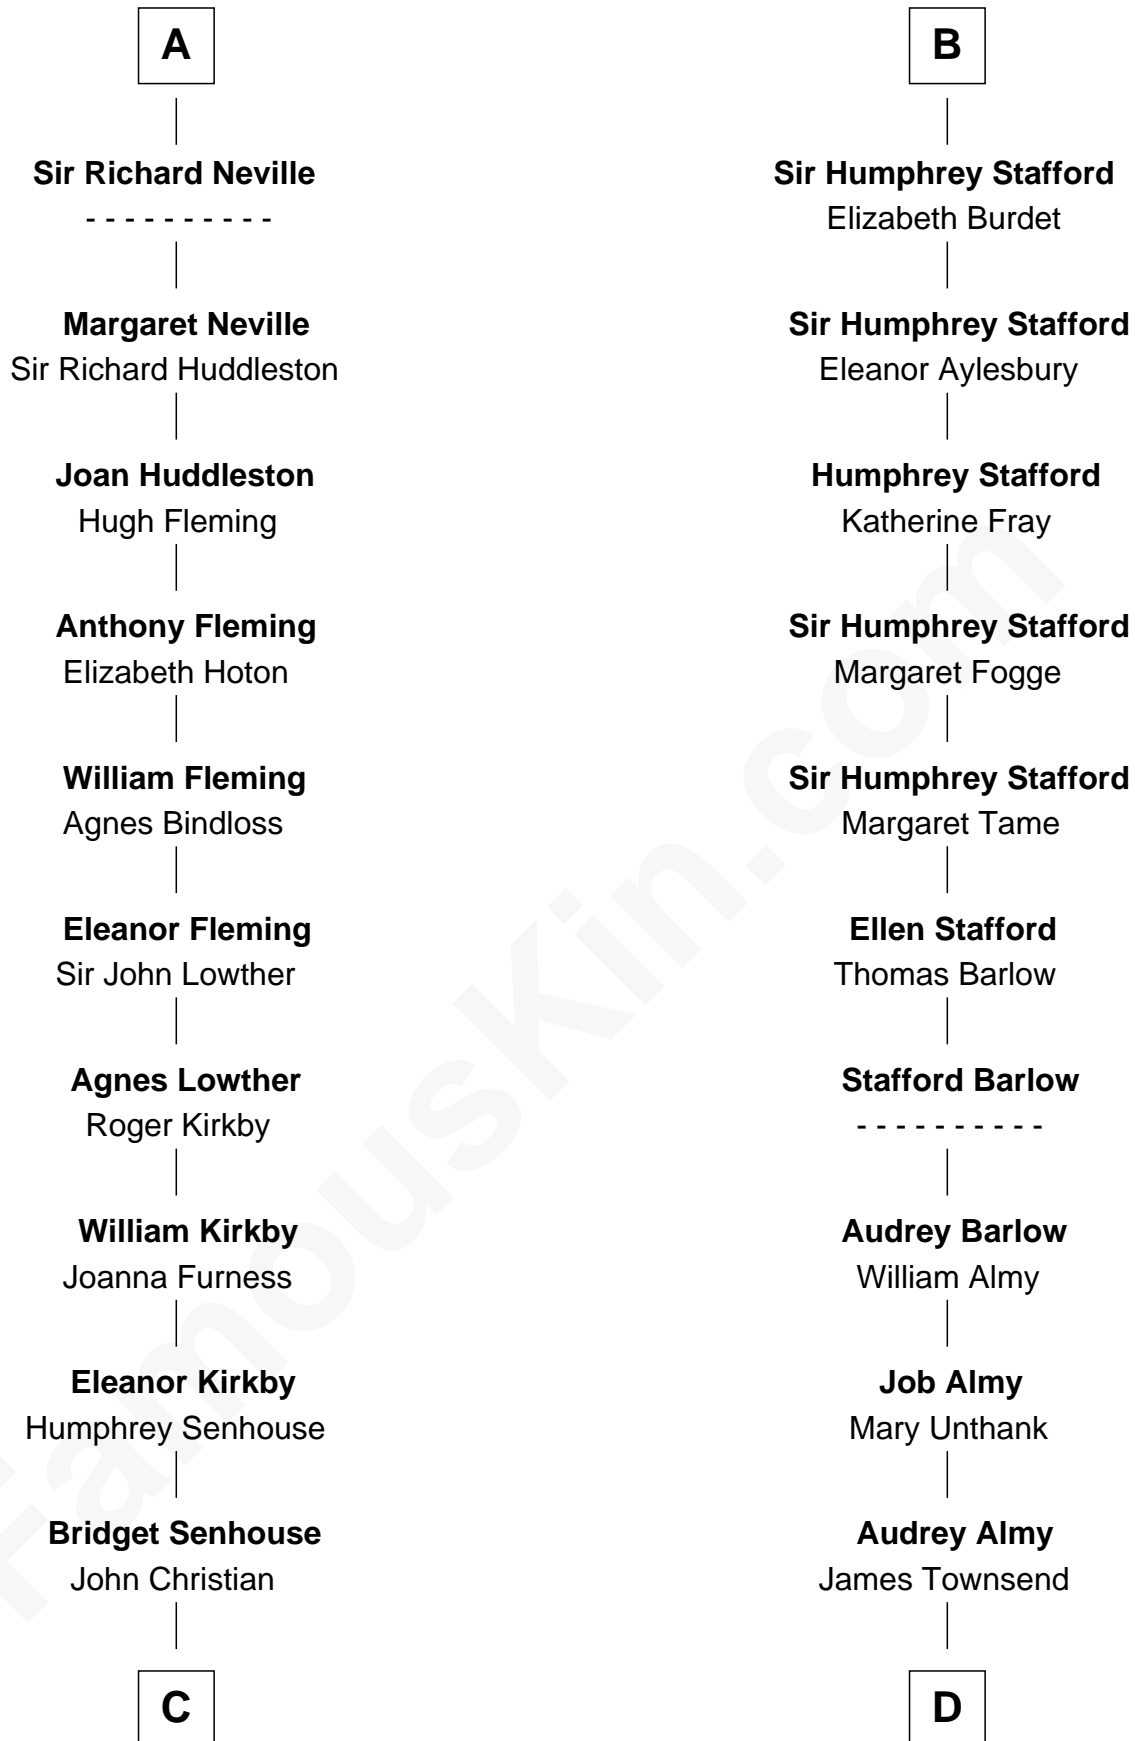

FamousKin.com

Relationship Chart of Fletcher Christian

Leader of the mutiny on the Bounty

18th cousin 1 time removed of

Robert Townsend

Member of the Culper Spy Ring during the American Revolution

C

Charles Christian

Anne Dixon

Fletcher Christian

Leader of the mutiny on the Bounty

D

Jacob Townsend

Phoebe Seaman

Samuel Townsend

Sarah Stoddard

Robert Townsend

Spy known as "Culper Jr."

FamousKin.com