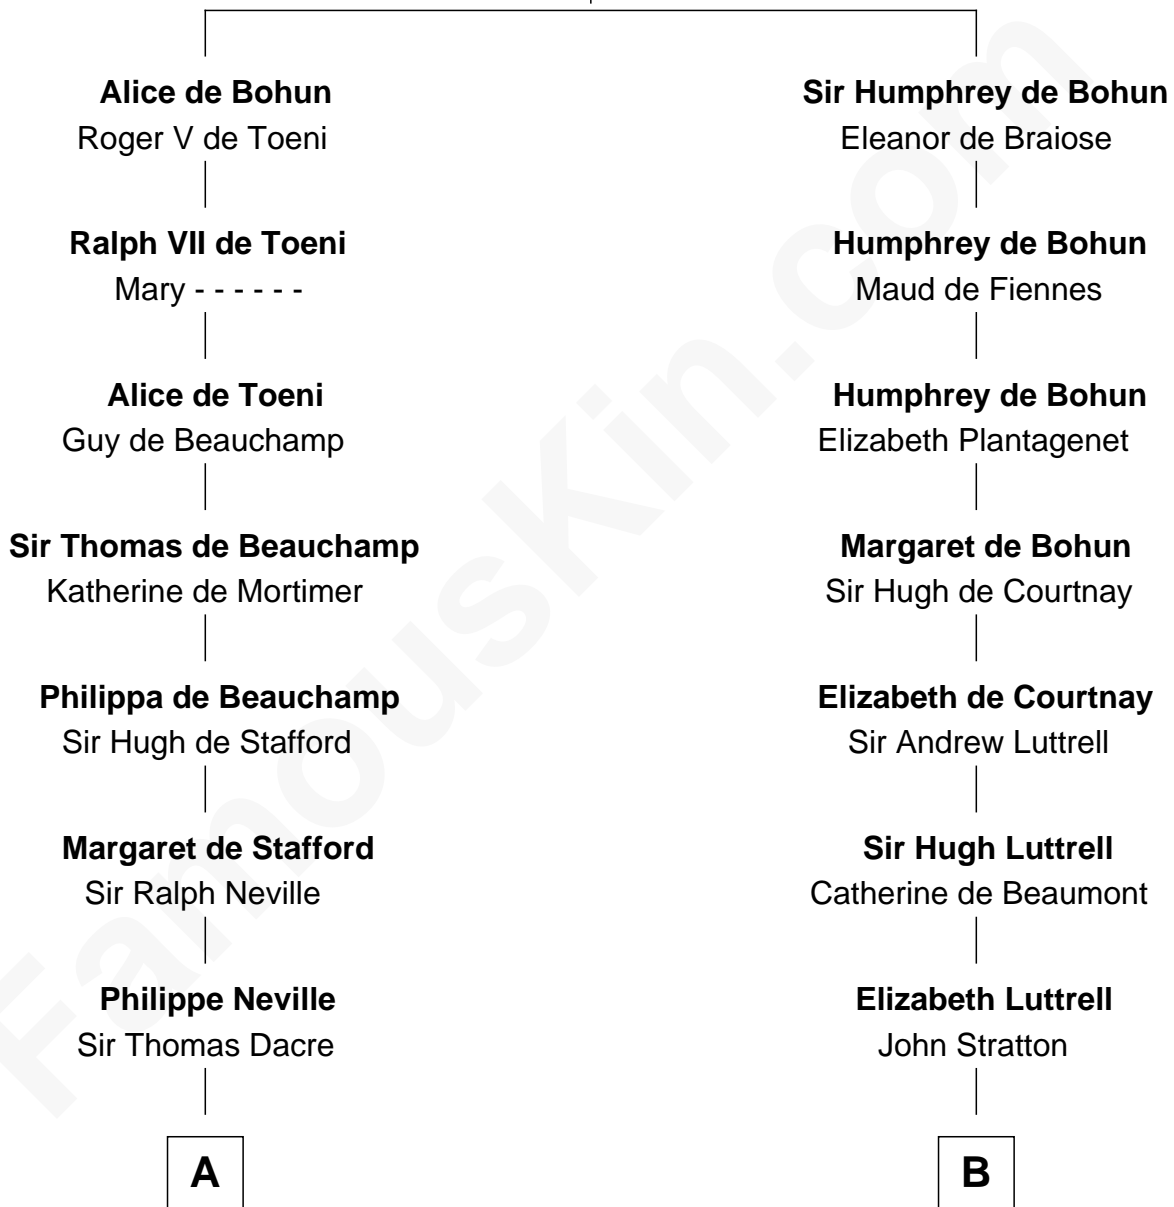

## Relationship Chart of Fletcher Christian

Leader of the mutiny on the Bounty

16th cousin 3 times removed of

**Caleb Brewster**

Member of the Culper Spy Ring during the American Revolution

**Sir Humphrey de Bohun**

Maud of Eu

**C**

—  
**Bridget Senhouse**

John Christian

—  
**Charles Christian**

Anne Dixon

—  
**Fletcher Christian**

*Leader of the mutiny on the Bounty*