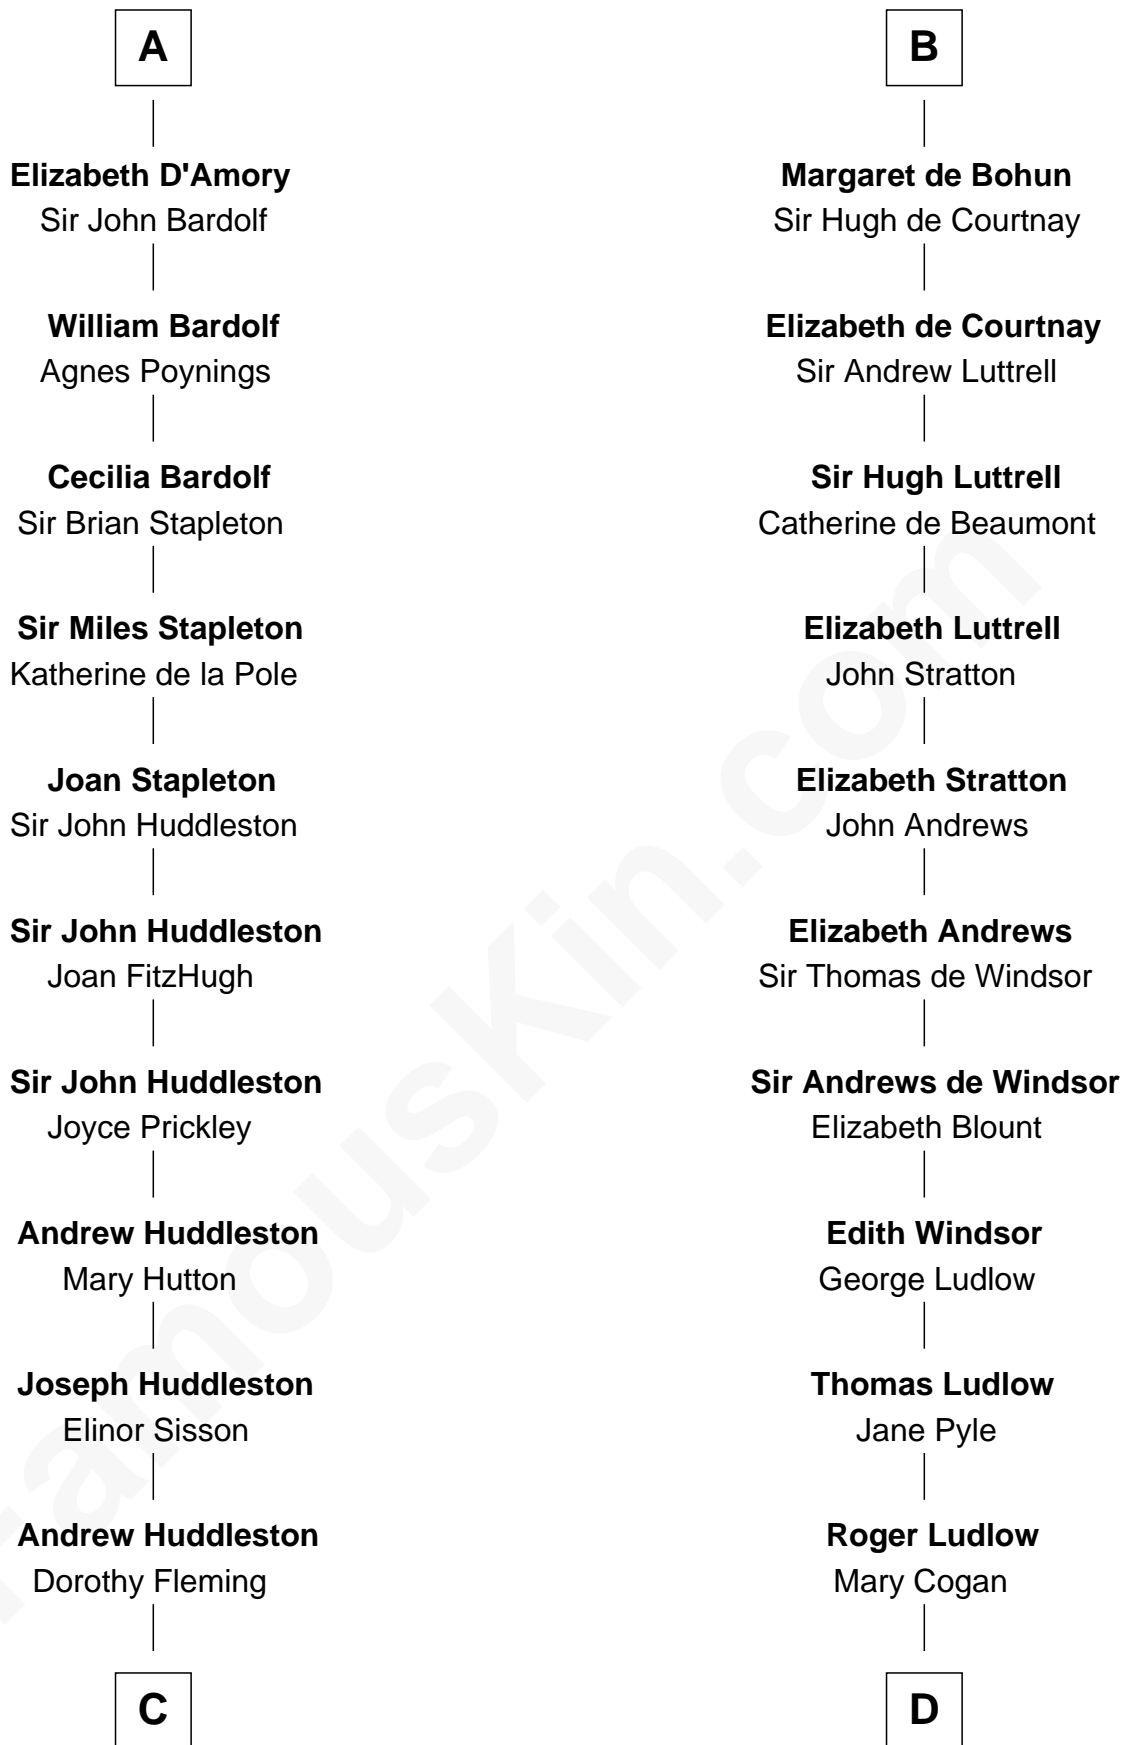

FamousKin.com

Relationship Chart of Fletcher Christian

Leader of the mutiny on the Bounty

20th cousin 1 time removed of

Caleb Brewster

Member of the Culper Spy Ring during the American Revolution

Mitchertach O'Toole
Cacht Inion Loigsig O'Morda