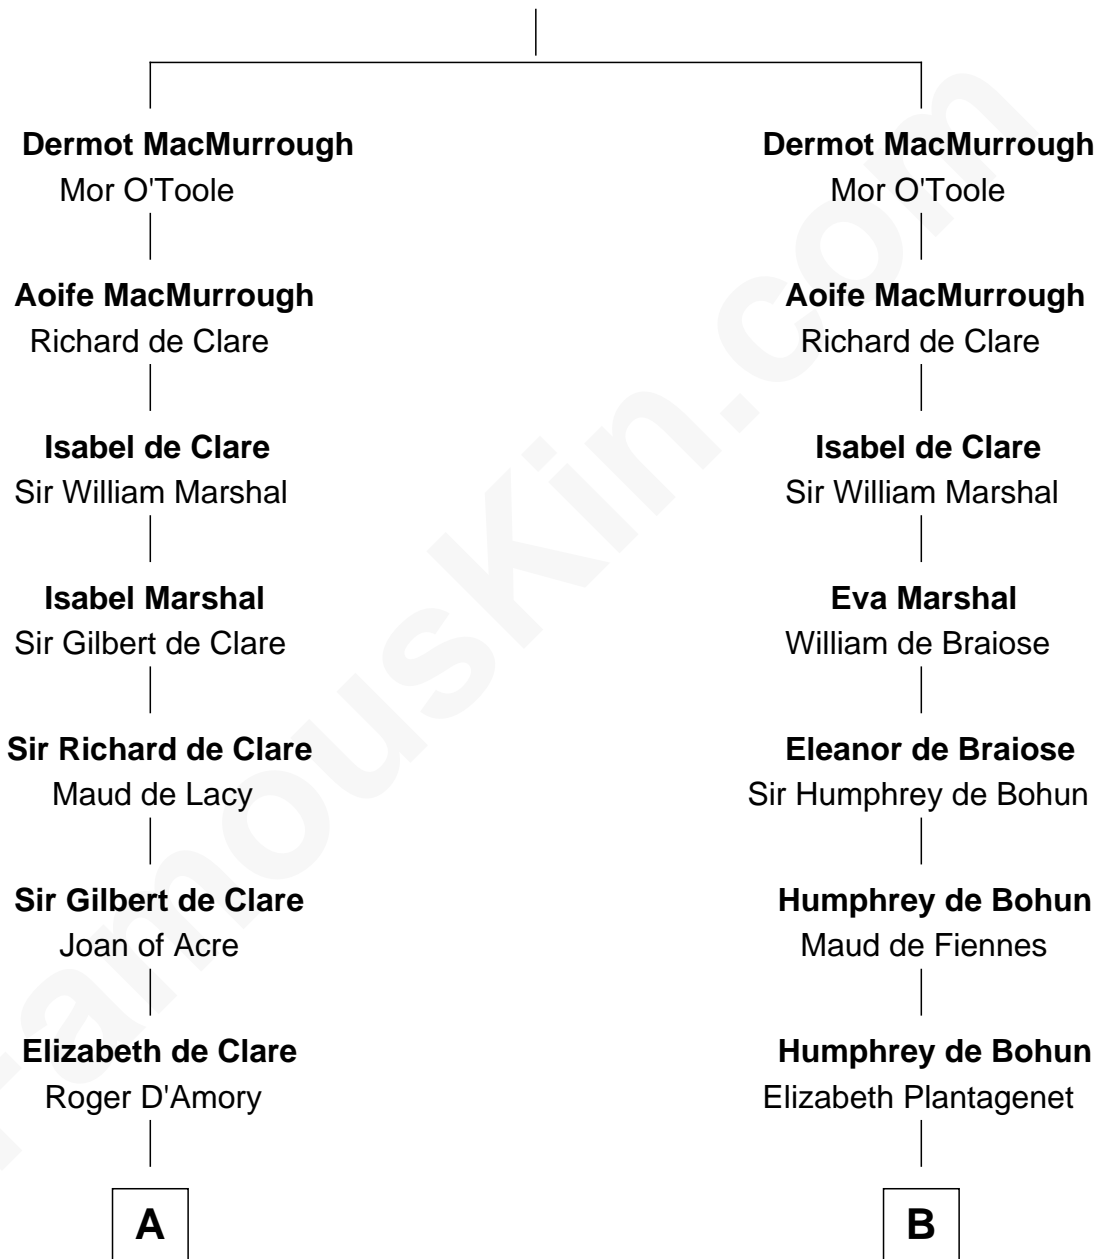

## Relationship Chart of Fletcher Christian

Leader of the mutiny on the Bounty

20th cousin 1 time removed of

**Caleb Brewster**

Member of the Culper Spy Ring during the American Revolution

**Enna MacMurrough**

**C**

**Mary Huddleston**

John Senhouse

**Humphrey Senhouse**

Eleanor Kirkby

**Bridget Senhouse**

John Christian

**Charles Christian**

Anne Dixon

**Fletcher Christian**

*Leader of the mutiny on the Bounty*

**D**

**Sarah Ludlow**

Rev. Nathaniel Brewster

**Daniel Brewster**

Anna Jayne