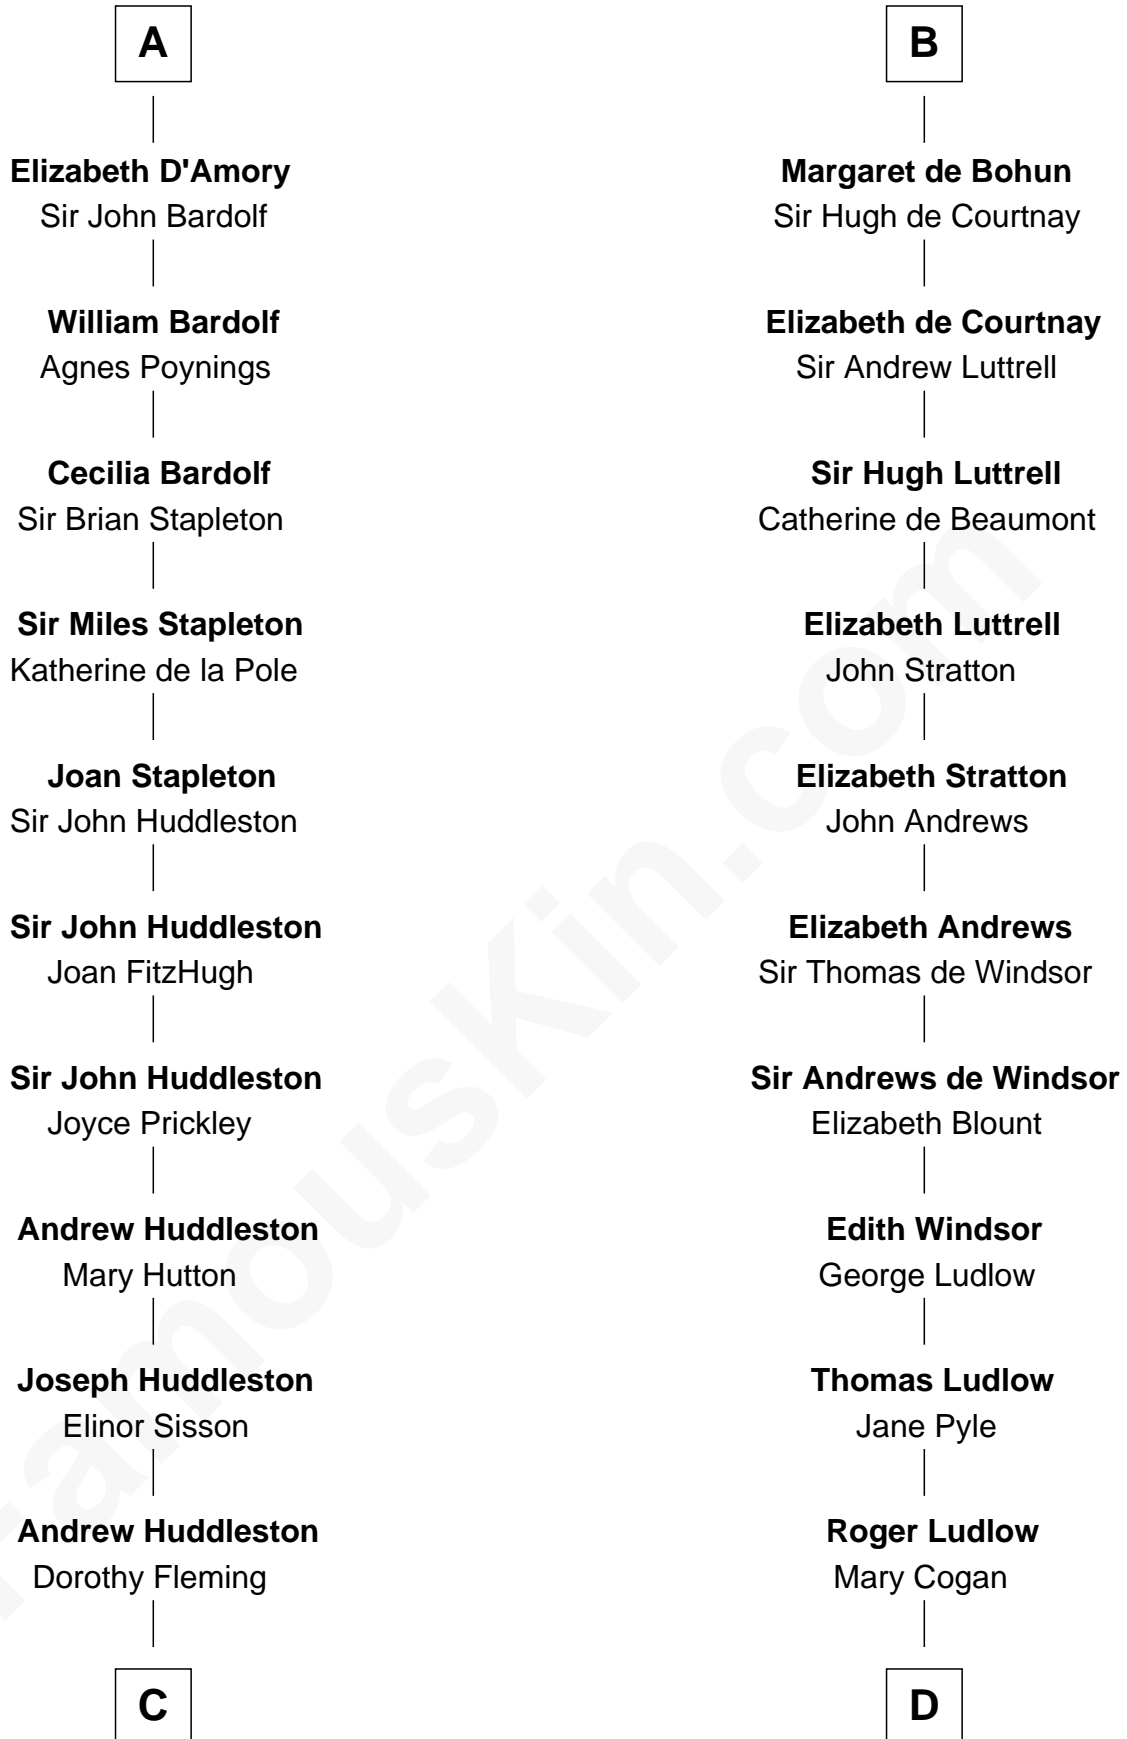

## Relationship Chart of Fletcher Christian

Leader of the mutiny on the Bounty

20th cousin 1 time removed of

**Caleb Brewster**

Member of the Culper Spy Ring during the American Revolution

**Enna MacMurrough**

**C**

**Mary Huddleston**

John Senhouse

**Humphrey Senhouse**

Eleanor Kirkby

**Bridget Senhouse**

John Christian

**Charles Christian**