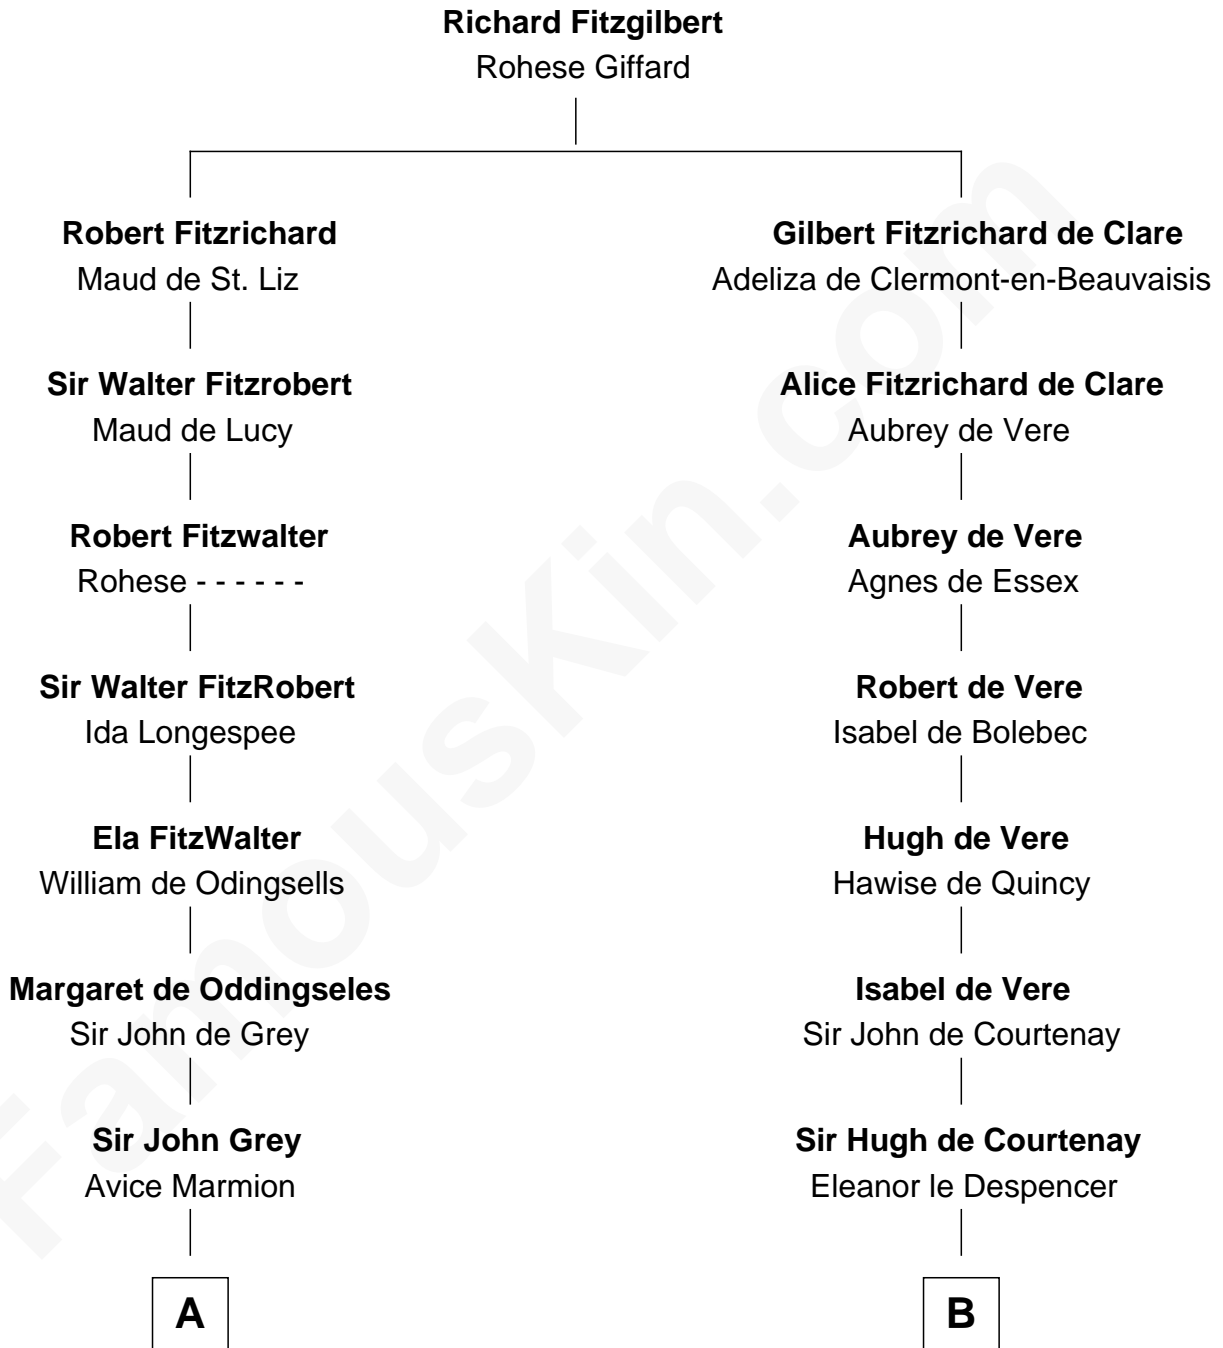

FamousKin.com

Relationship Chart of Fletcher Christian

Leader of the mutiny on the Bounty

21st cousin of

Caleb Brewster

Member of the Culper Spy Ring during the American Revolution

C

William Kirkby
Joanna Furness

Eleanor Kirkby
Humphrey Senhouse

Bridget Senhouse
John Christian

Charles Christian
Anne Dixon

Fletcher Christian
Leader of the mutiny on the Bounty

D

Roger Ludlow
Mary Cogan

Sarah Ludlow
Rev. Nathaniel Brewster

Daniel Brewster
Anna Jayne

Benjamin Brewster
Sarah Biggs

Caleb Brewster
Member of the Culper Spy Ring