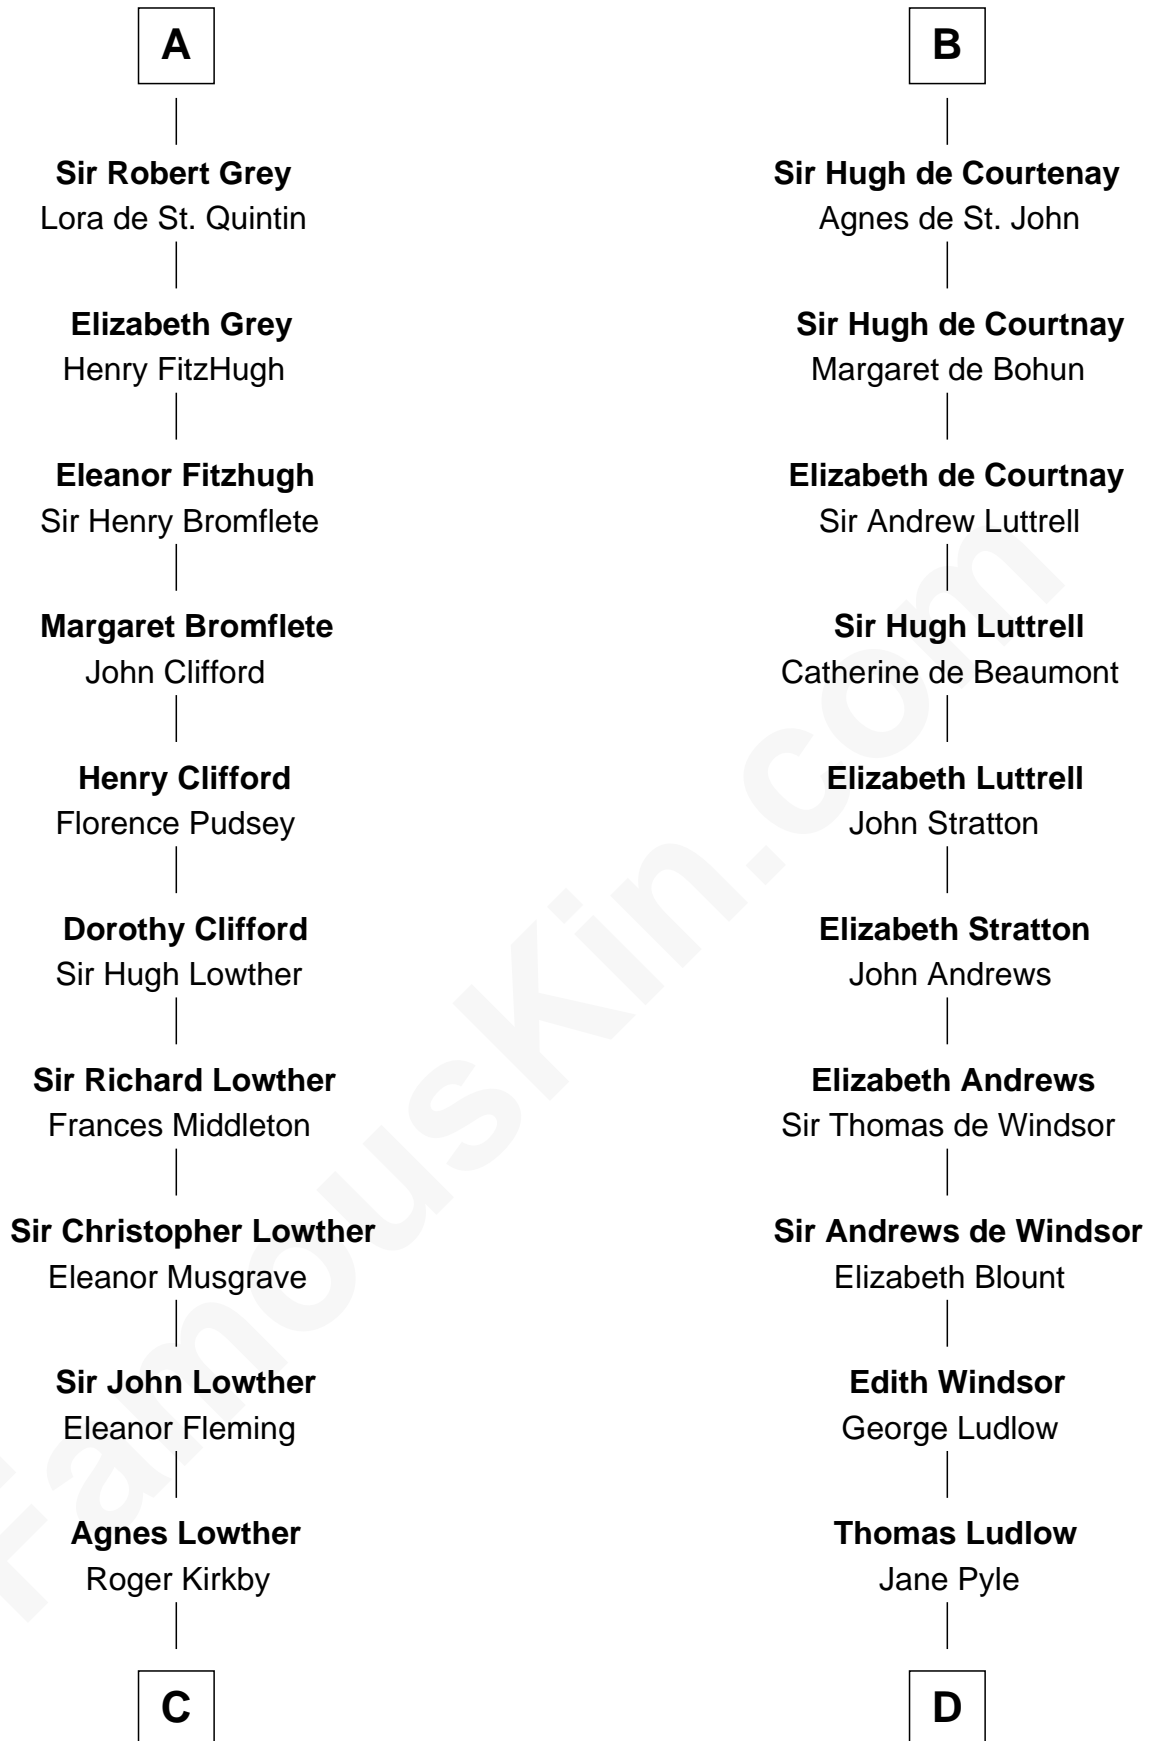

FamousKin.com

Relationship Chart of Fletcher Christian

Leader of the mutiny on the Bounty

21st cousin of

Caleb Brewster

Member of the Culper Spy Ring during the American Revolution

C

William Kirkby
Joanna Furness

Eleanor Kirkby
Humphrey Senhouse

Bridget Senhouse
John Christian

Charles Christian
Anne Dixon

Fletcher Christian
Leader of the mutiny on the Bounty

D

Roger Ludlow
Mary Cogan

Sarah Ludlow
Rev. Nathaniel Brewster

Daniel Brewster
Anna Jayne

Benjamin Brewster
Sarah Biggs

Caleb Brewster
Member of the Culper Spy Ring