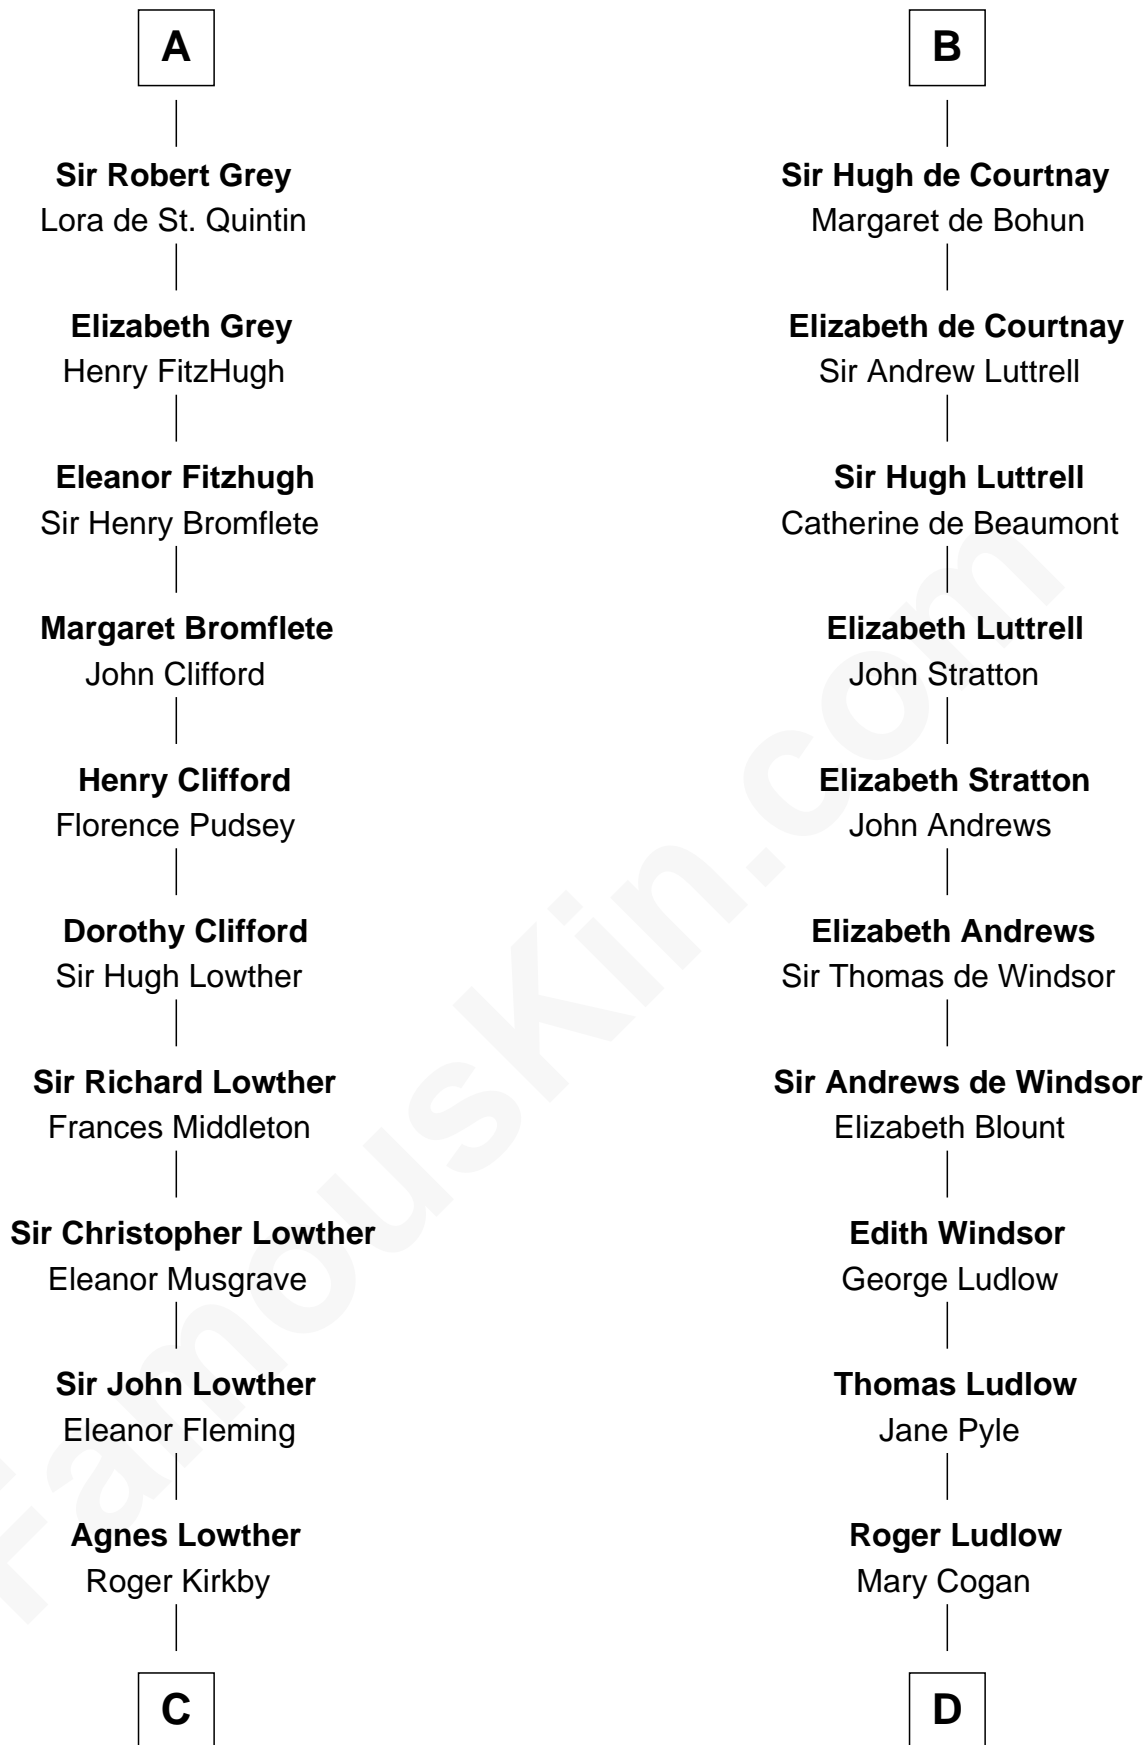

FamousKin.com

Relationship Chart of Fletcher Christian

Leader of the mutiny on the Bounty

20th cousin 1 time removed of

Caleb Brewster

Member of the Culper Spy Ring during the American Revolution

Simon I de St. Liz
Maud of Northumberland

C

William Kirkby
Joanna Furness

Eleanor Kirkby
Humphrey Senhouse

Bridget Senhouse
John Christian

Charles Christian
Anne Dixon

Fletcher Christian
Leader of the mutiny on the Bounty

D

Sarah Ludlow
Rev. Nathaniel Brewster

Daniel Brewster
Anna Jayne

Benjamin Brewster
Sarah Biggs

Caleb Brewster
Member of the Culper Spy Ring

FamousKin.com