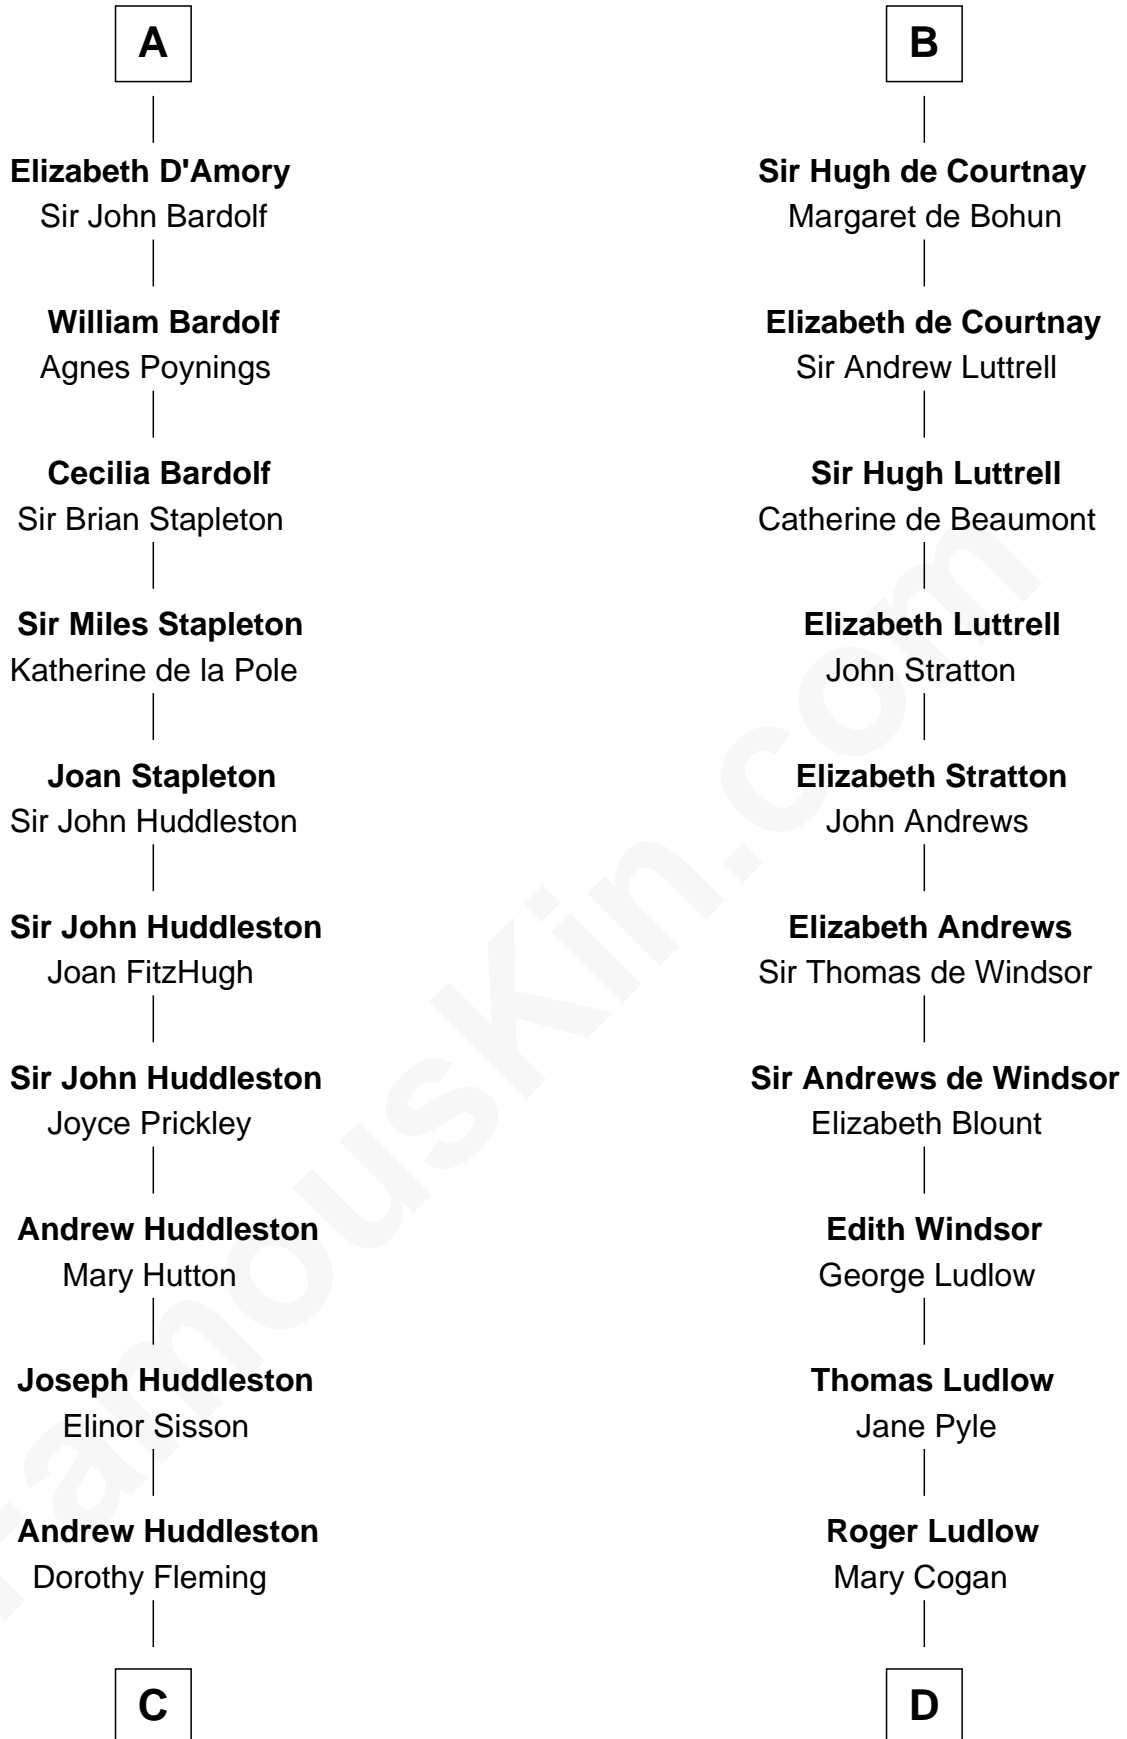

FamousKin.com

Relationship Chart of Fletcher Christian

Leader of the mutiny on the Bounty

20th cousin 1 time removed of

Caleb Brewster

Member of the Culper Spy Ring during the American Revolution

Ralph de Gael