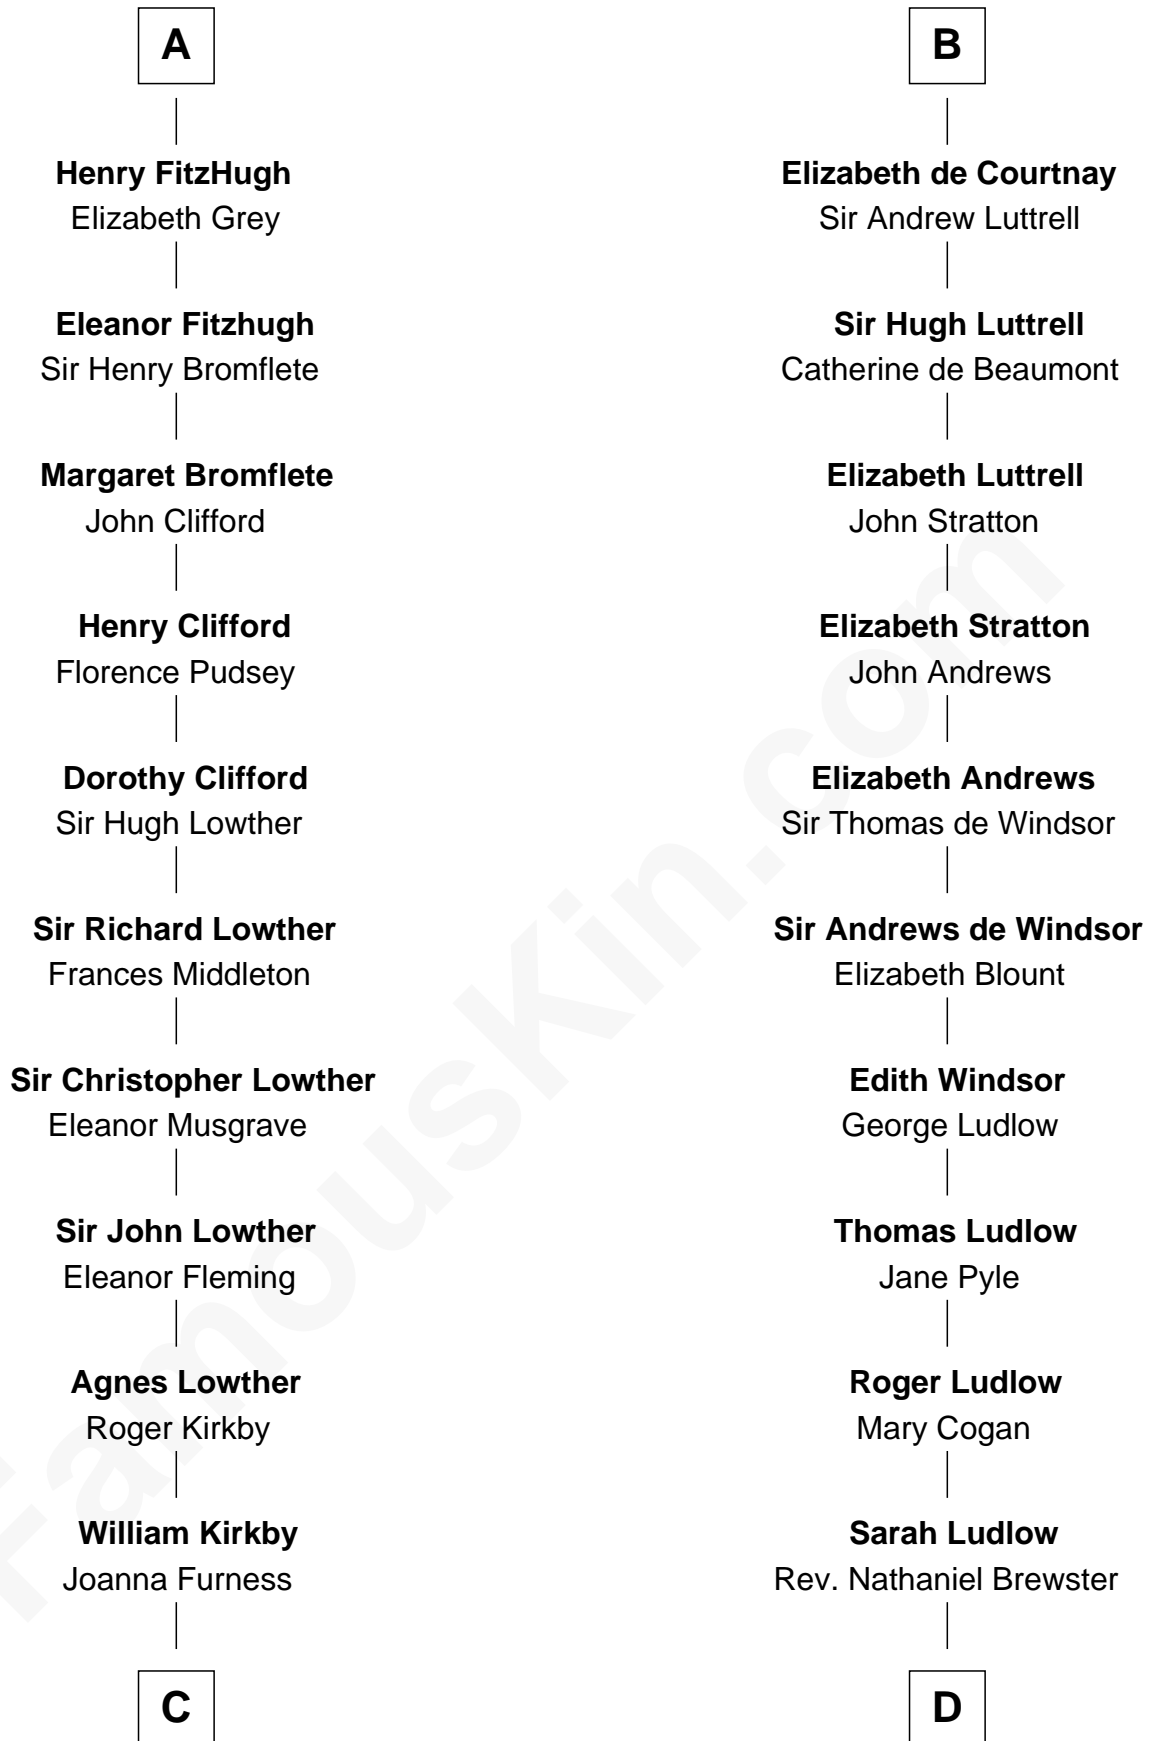

FamousKin.com

Relationship Chart of Fletcher Christian

Leader of the mutiny on the Bounty

19th cousin 1 time removed of

Caleb Brewster

Member of the Culper Spy Ring during the American Revolution

C

Eleanor Kirkby
Humphrey Senhouse

Bridget Senhouse
John Christian

Charles Christian
Anne Dixon

Fletcher Christian
Leader of the mutiny on the Bounty

D

Daniel Brewster
Anna Jayne

Benjamin Brewster
Sarah Biggs

Caleb Brewster
Member of the Culper Spy Ring