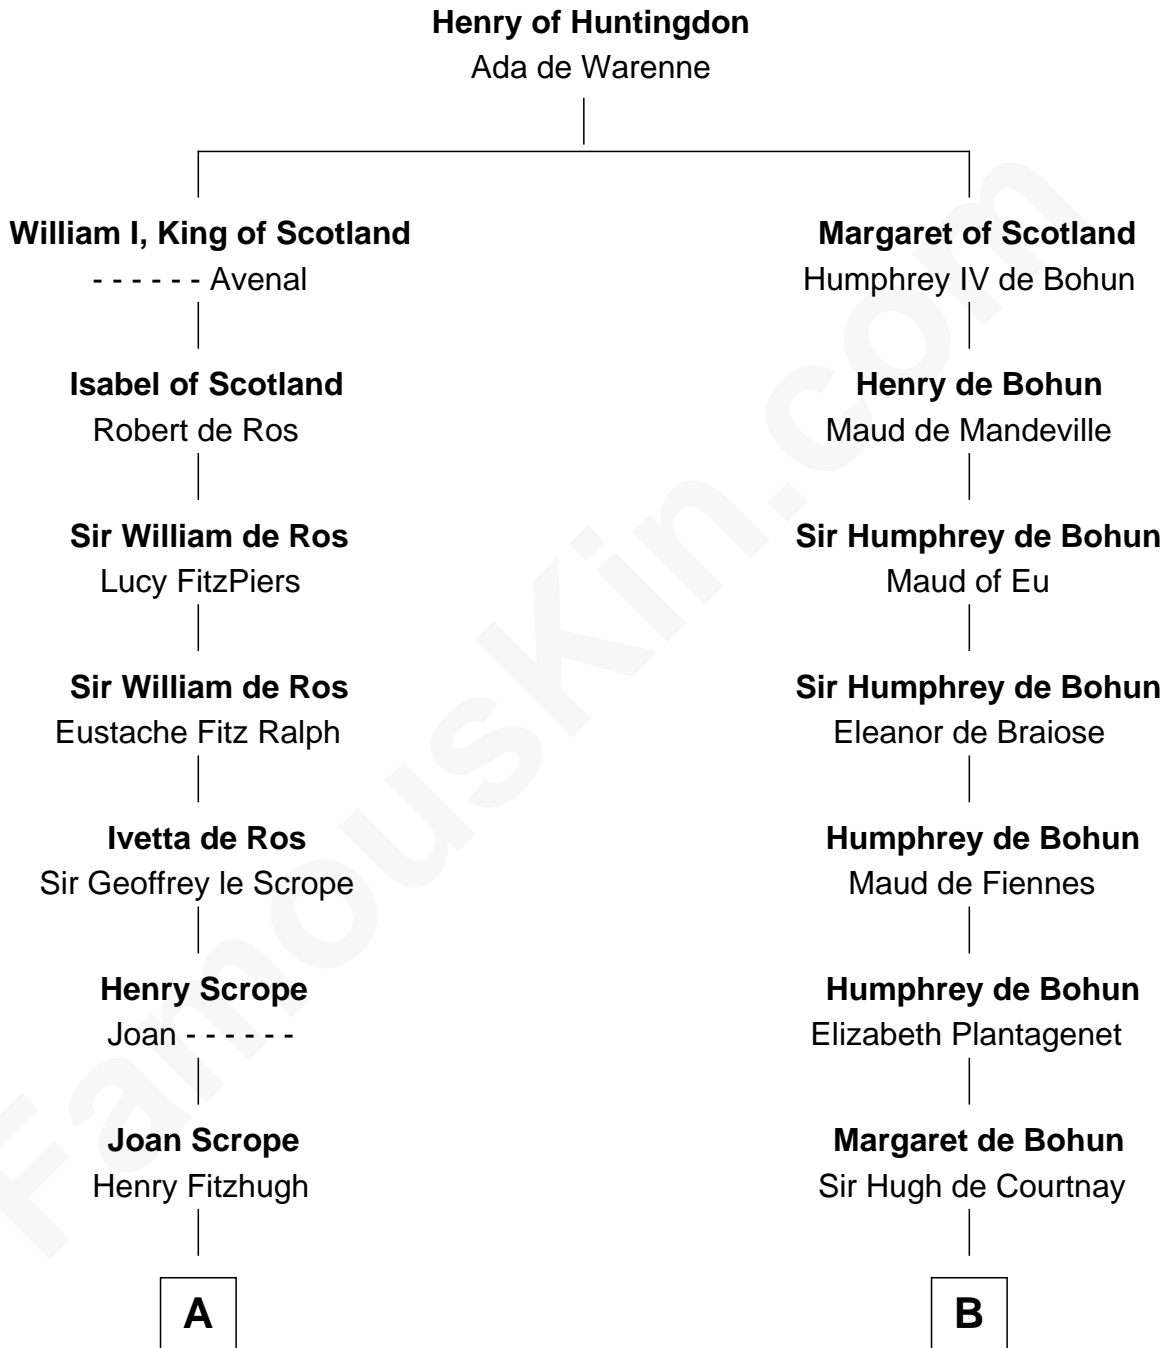

FamousKin.com

Relationship Chart of Fletcher Christian

Leader of the mutiny on the Bounty

19th cousin 1 time removed of

Caleb Brewster

Member of the Culper Spy Ring during the American Revolution

C

Eleanor Kirkby
Humphrey Senhouse

Bridget Senhouse
John Christian

Charles Christian
Anne Dixon

Fletcher Christian
Leader of the mutiny on the Bounty

D

Daniel Brewster
Anna Jayne

Benjamin Brewster
Sarah Biggs

Caleb Brewster
Member of the Culper Spy Ring