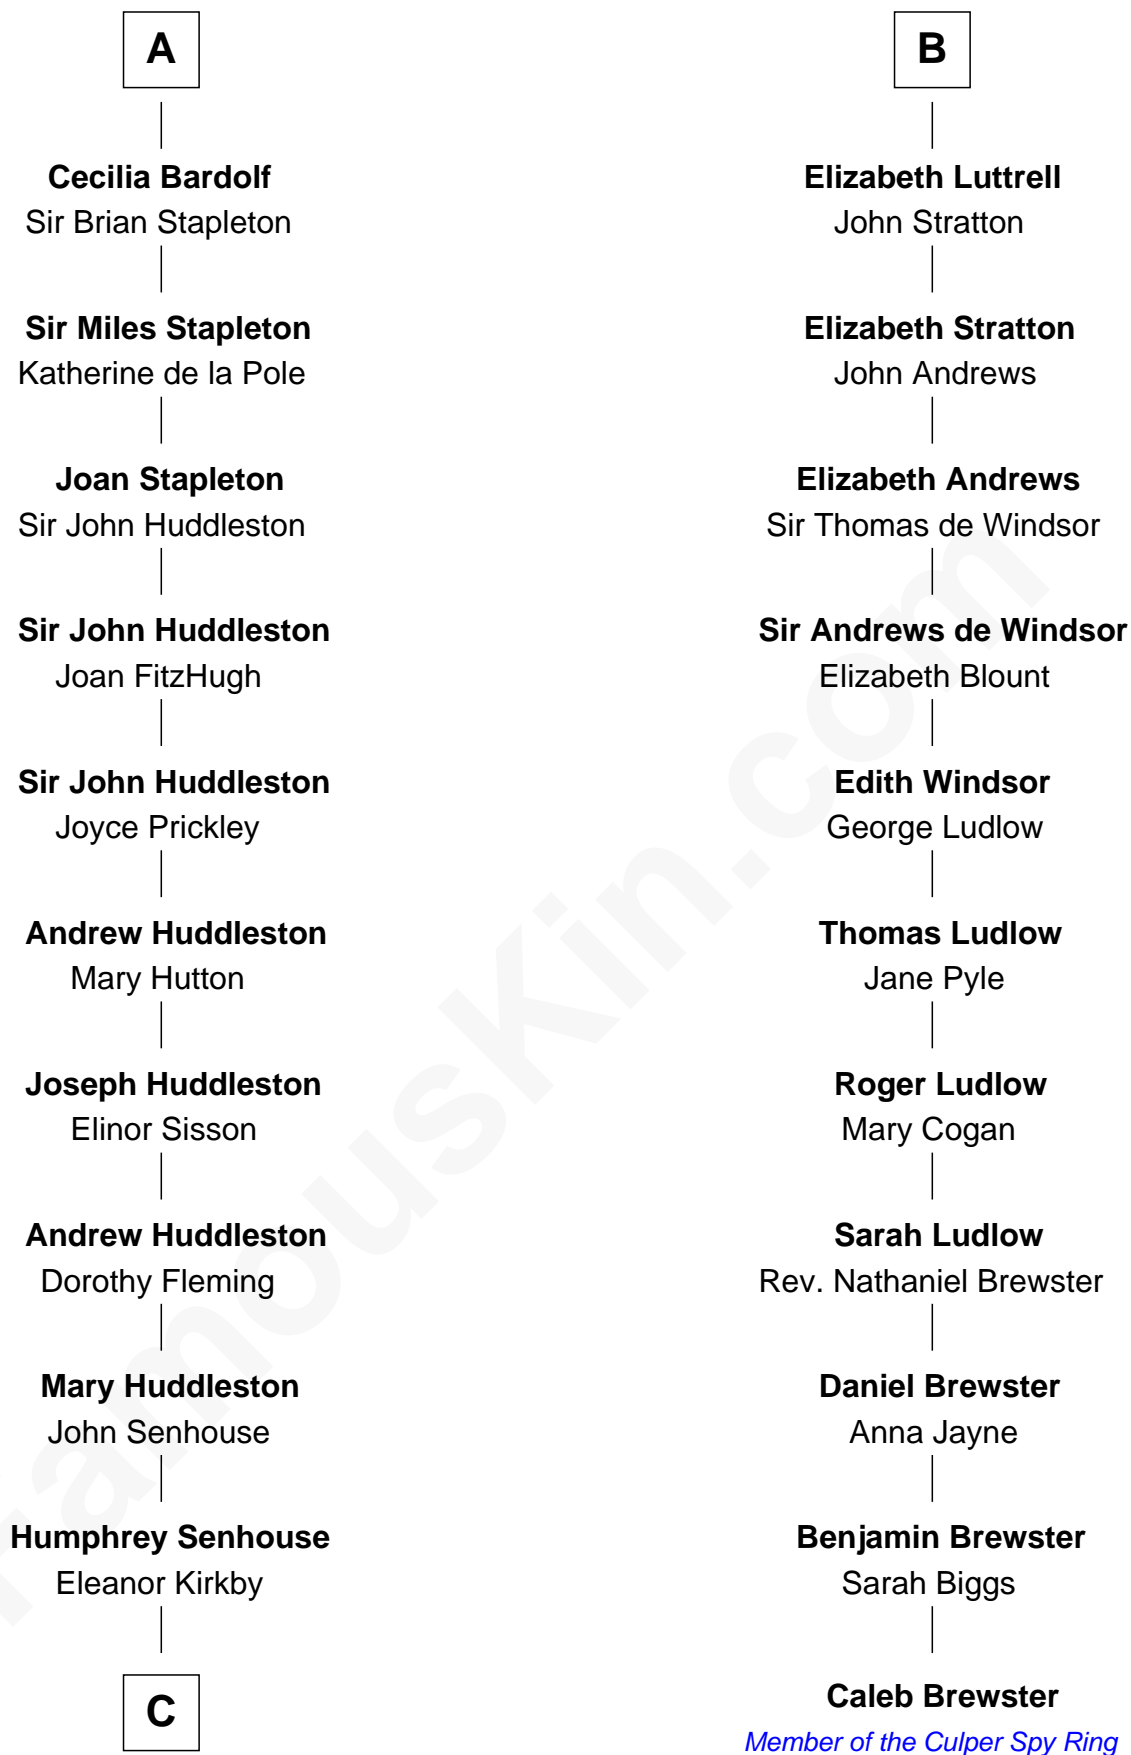

## Relationship Chart of Fletcher Christian

Leader of the mutiny on the Bounty

17th cousin 2 times removed of

**Caleb Brewster**

Member of the Culper Spy Ring during the American Revolution

**C**

—  
**Bridget Senhouse**

John Christian

—  
**Charles Christian**

Anne Dixon

—  
**Fletcher Christian**

*Leader of the mutiny on the Bounty*

FamousKin.com