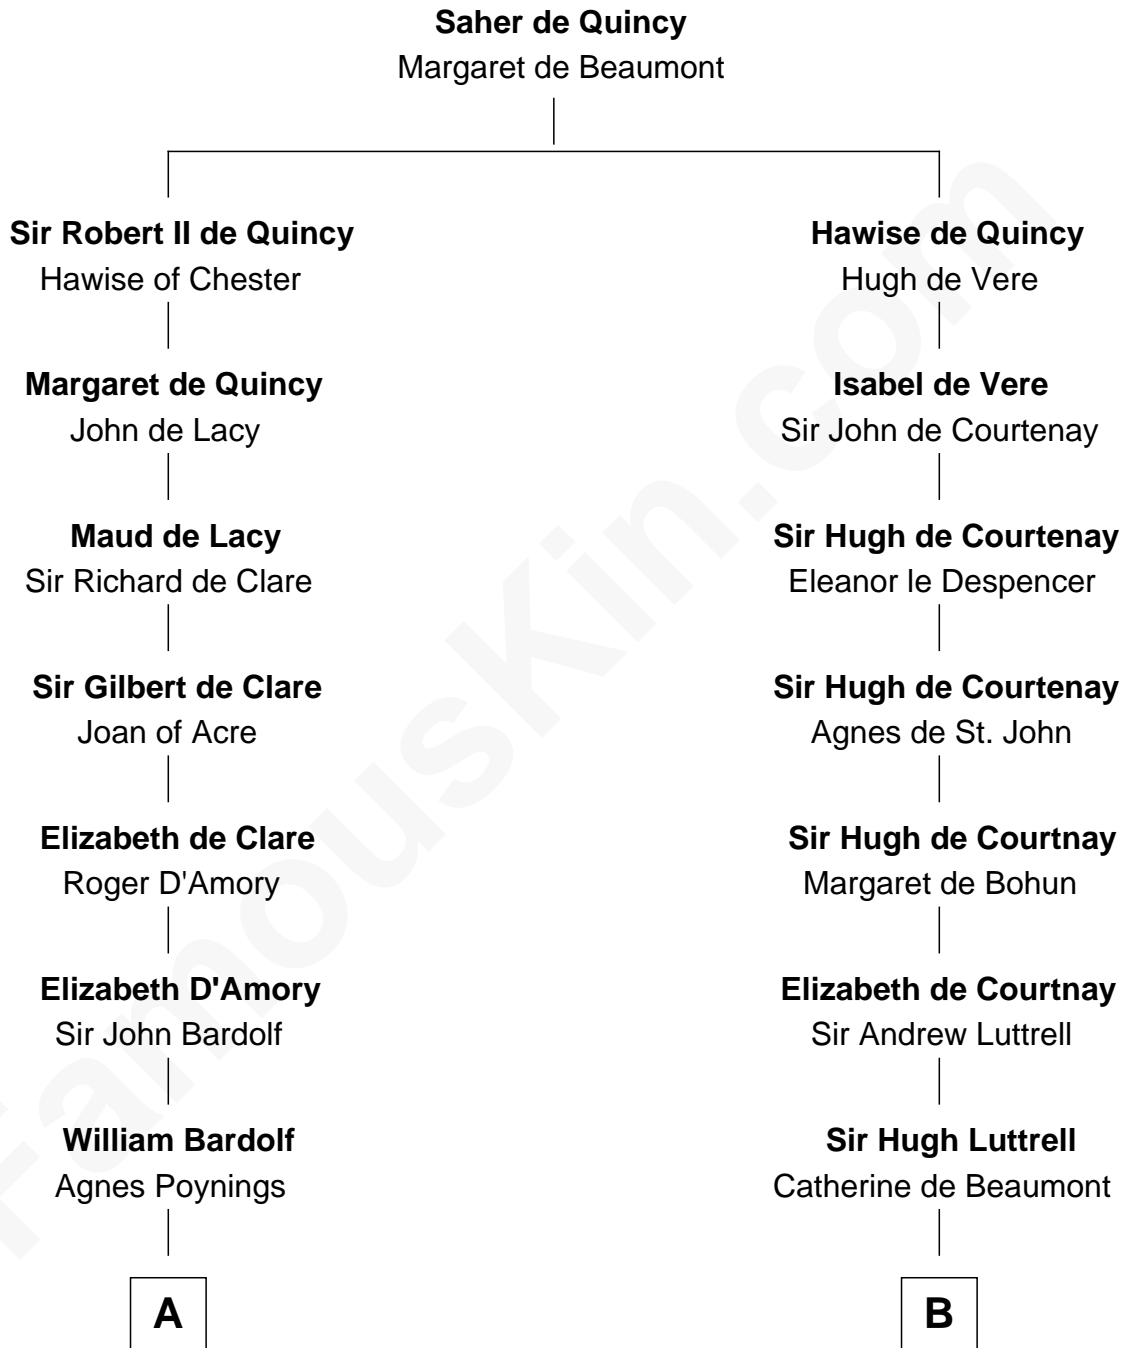

## Relationship Chart of Fletcher Christian

Leader of the mutiny on the Bounty

17th cousin 2 times removed of

**Caleb Brewster**

Member of the Culper Spy Ring during the American Revolution

**C**

—  
**Bridget Senhouse**

John Christian

—  
**Charles Christian**

Anne Dixon

—  
**Fletcher Christian**

*Leader of the mutiny on the Bounty*

FamousKin.com