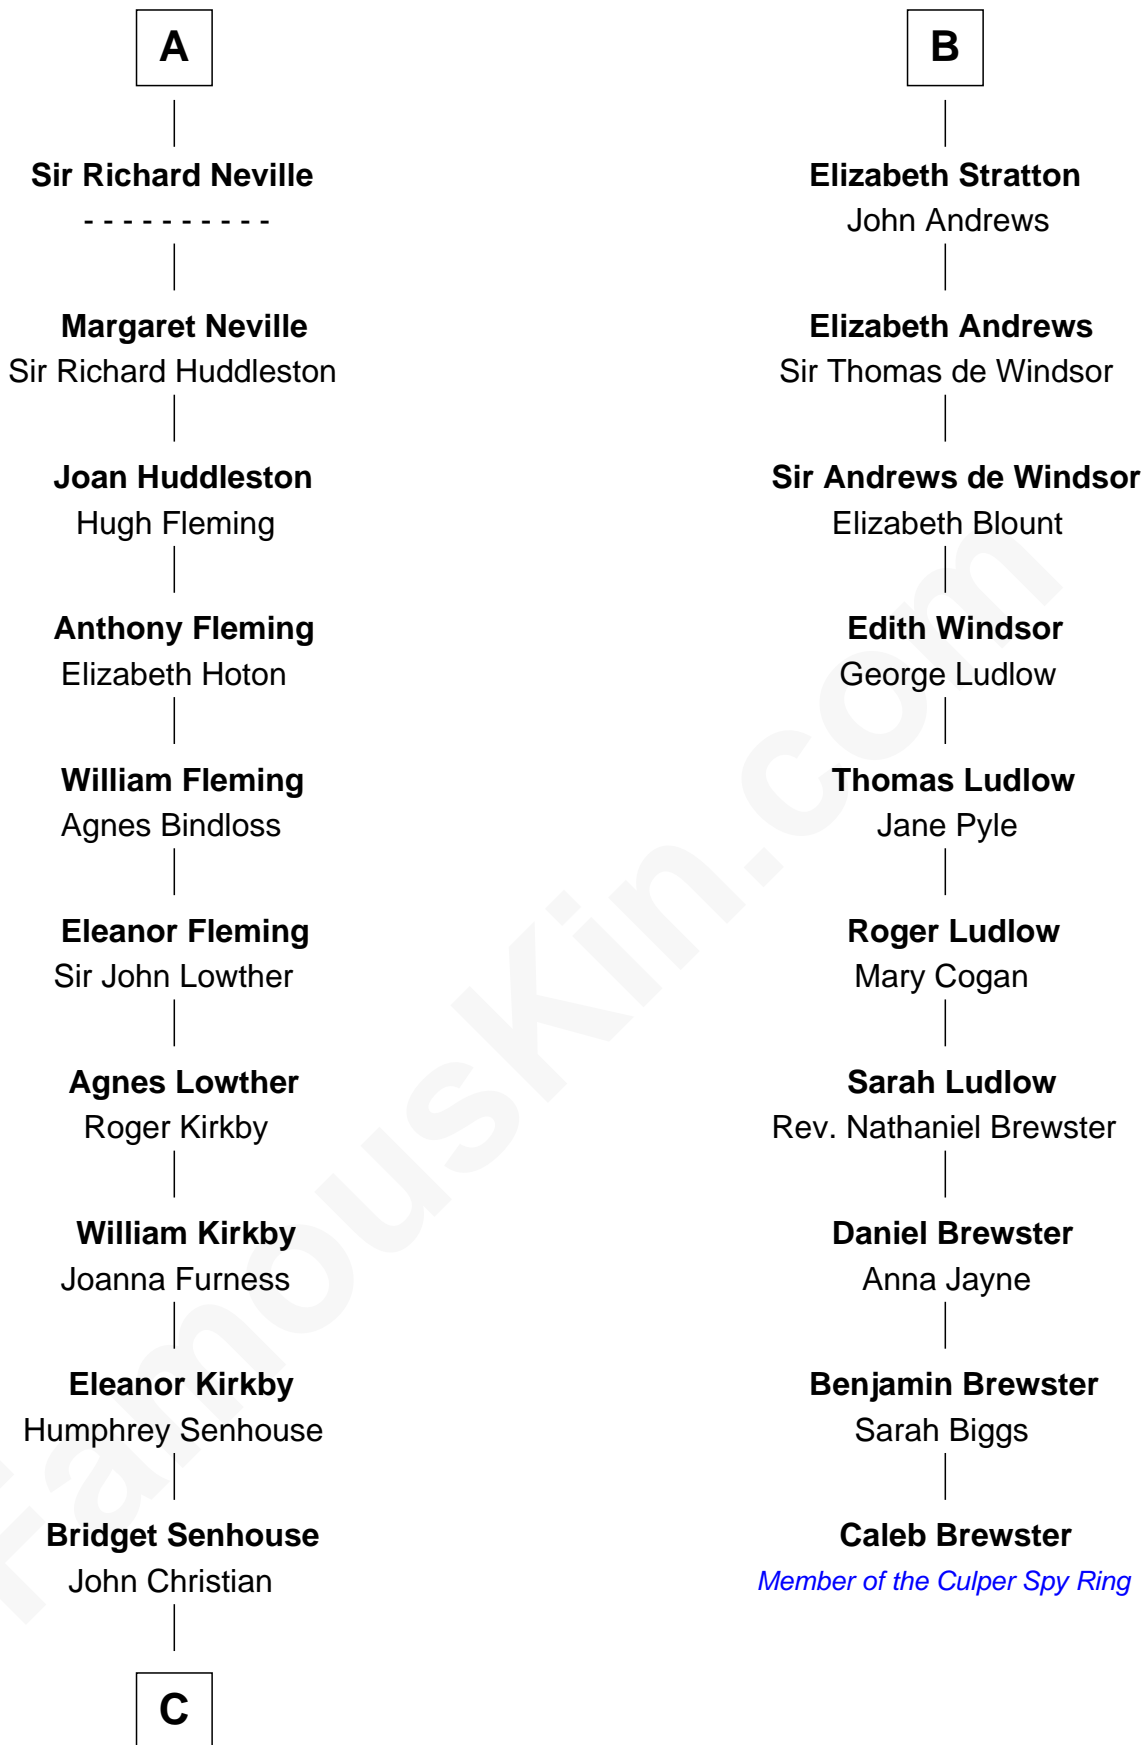

FamousKin.com

Relationship Chart of Fletcher Christian

Leader of the mutiny on the Bounty

16th cousin 2 times removed of

Caleb Brewster

Member of the Culper Spy Ring during the American Revolution

C

—
Charles Christian

Anne Dixon

—
Fletcher Christian

Leader of the mutiny on the Bounty

FamousKin.com