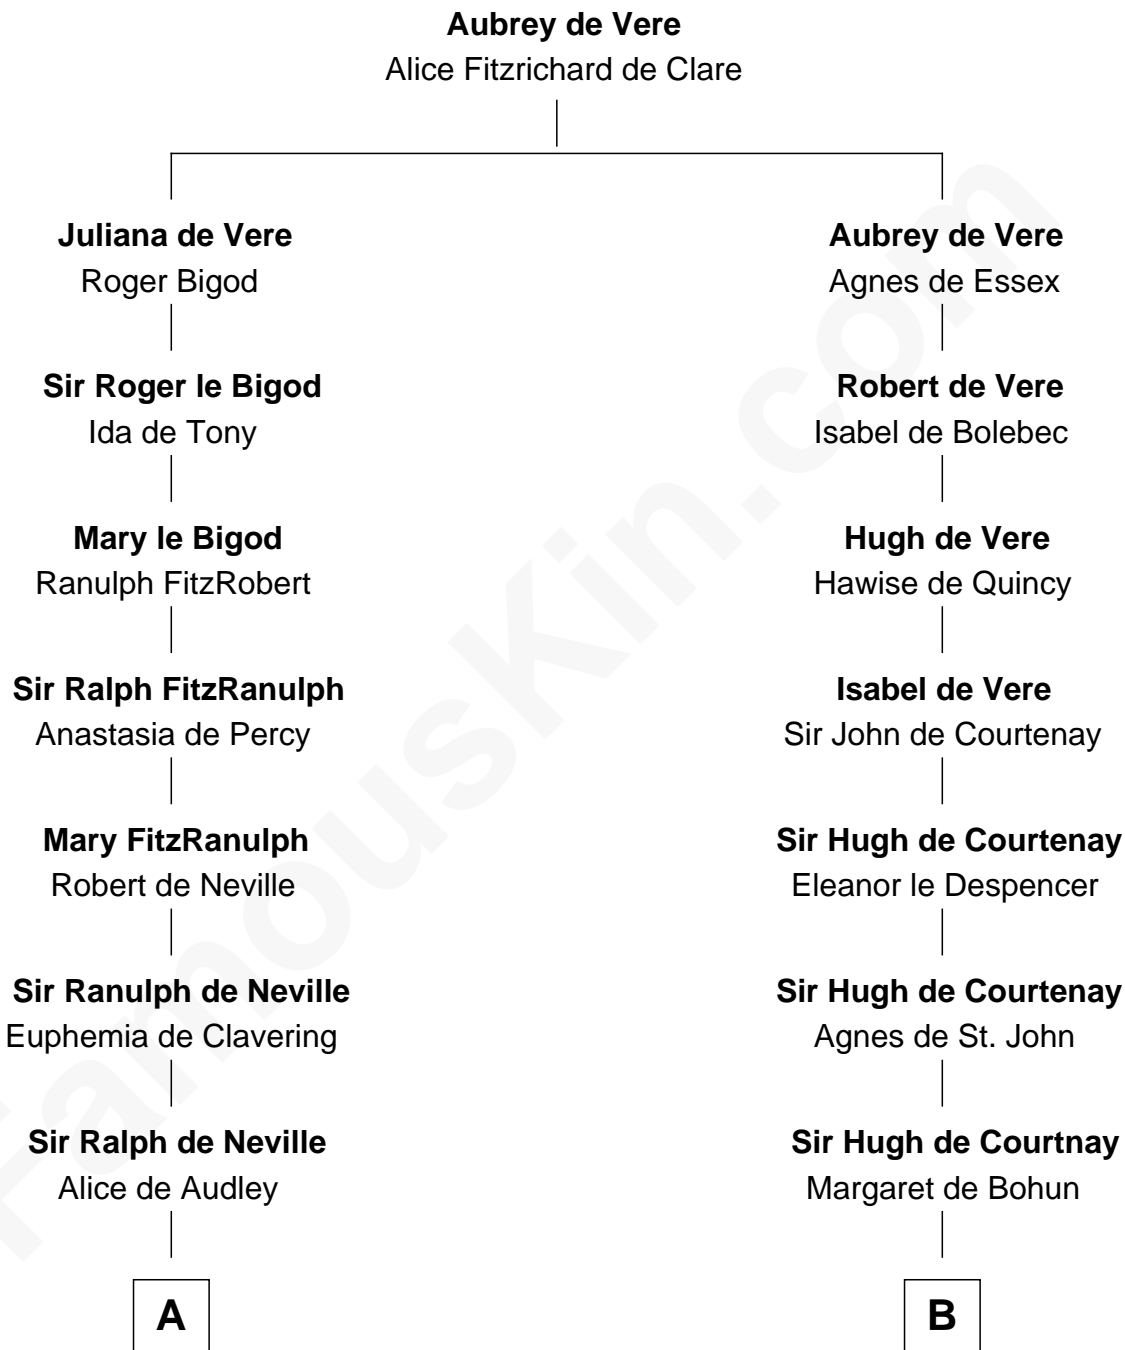

FamousKin.com

Relationship Chart of

Fletcher Christian

Leader of the mutiny on the Bounty

19th cousin 2 times removed of

Caleb Brewster

Member of the Culper Spy Ring during the American Revolution

C

William Kirkby
Joanna Furness

Eleanor Kirkby
Humphrey Senhouse

Bridget Senhouse
John Christian

Charles Christian
Anne Dixon

Fletcher Christian
Leader of the mutiny on the Bounty

D

Daniel Brewster
Anna Jayne

Benjamin Brewster
Sarah Biggs

Caleb Brewster
Member of the Culper Spy Ring

FamousKin.com