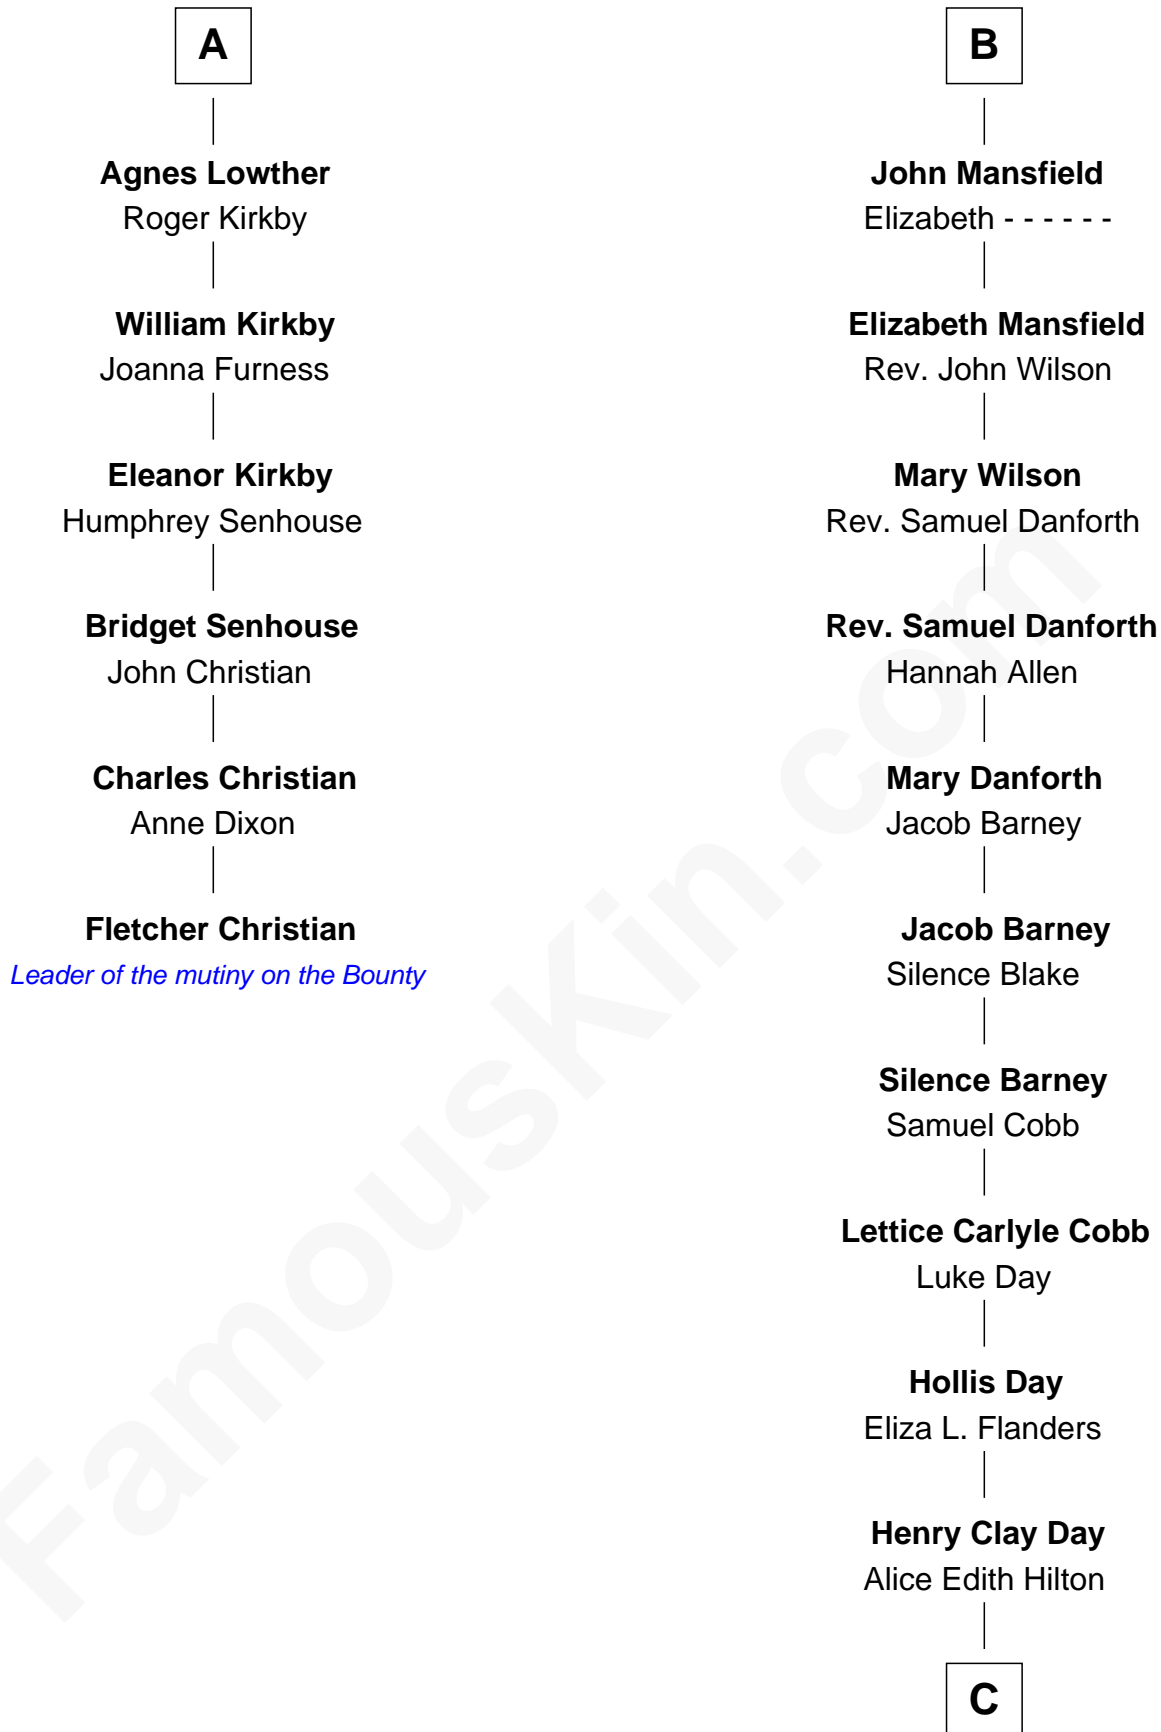

FamousKin.com Relationship Chart of **Fletcher Christian**

Leader of the mutiny on the Bounty

12th cousin 6 times removed of

Sandra Day O'Connor

First Female U.S. Supreme Court Justice

C

Henry R. Day
Ada Mae Wilkey

Sandra Day O'Connor
U.S. Supreme Court Justice

FamousKin.com