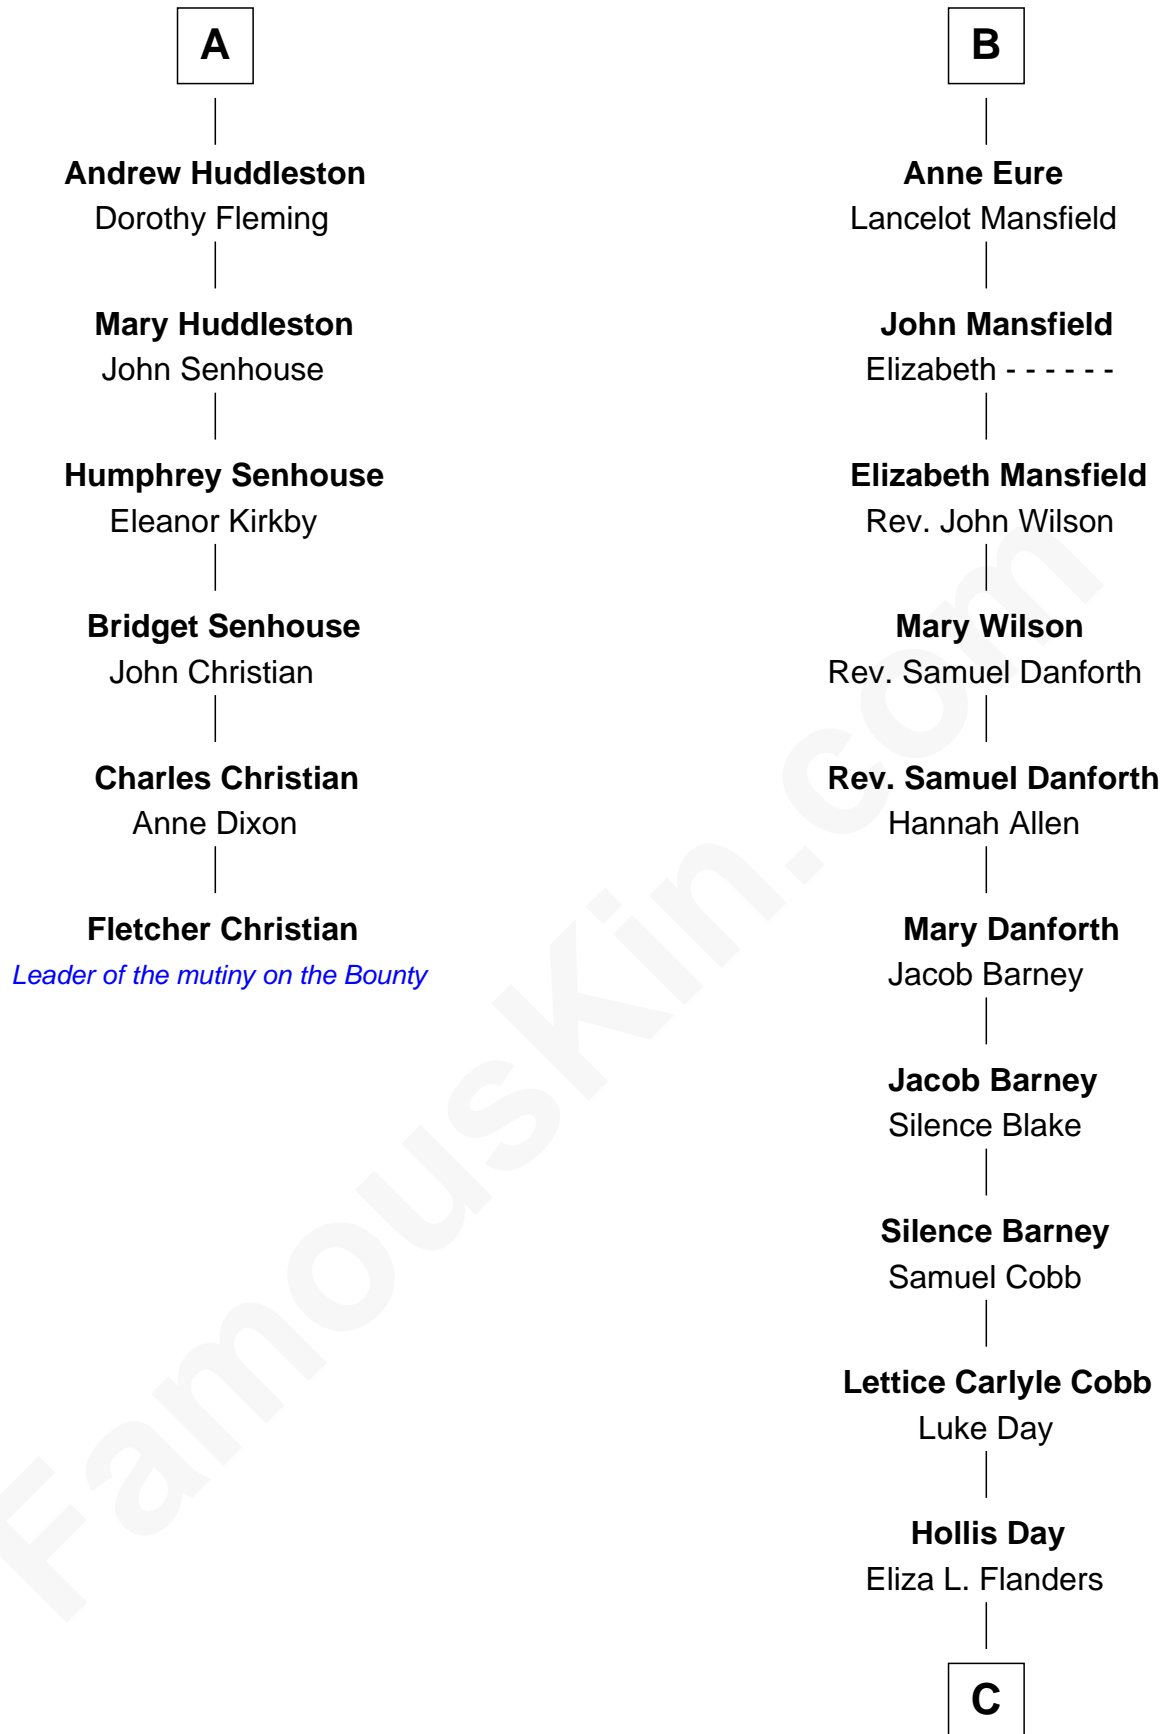

FamousKin.com

Relationship Chart of Fletcher Christian

Leader of the mutiny on the Bounty

12th cousin 7 times removed of

Sandra Day O'Connor

First Female U.S. Supreme Court Justice

C

Henry Clay Day
Alice Edith Hilton

Henry R. Day
Ada Mae Wilkey

Sandra Day O'Connor
U.S. Supreme Court Justice

FamousKin.com