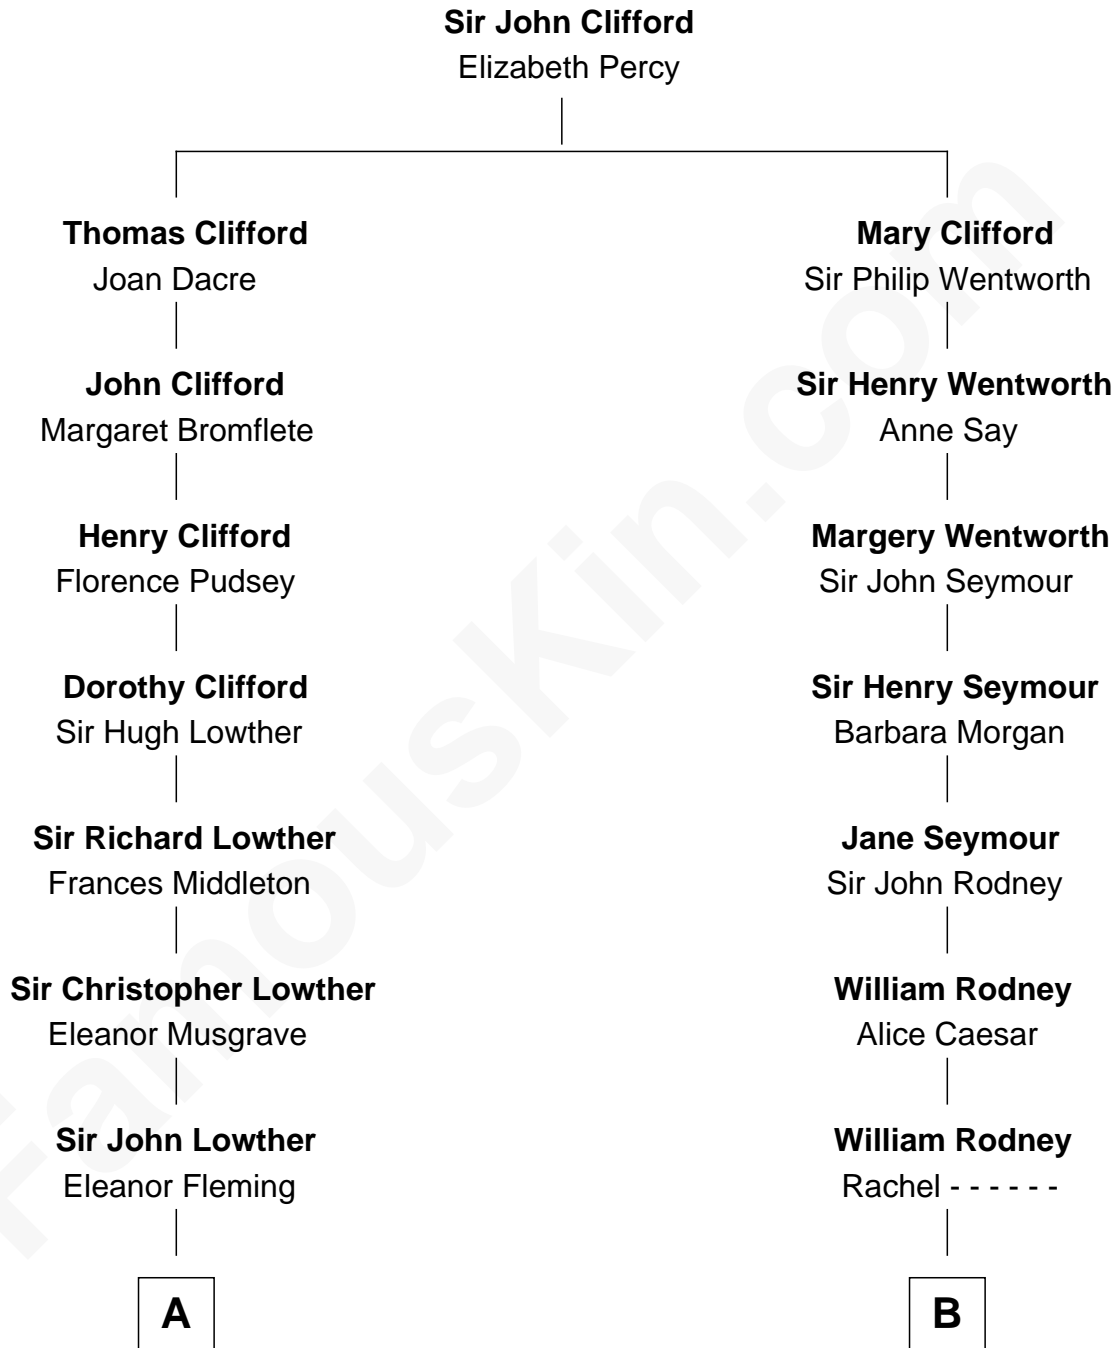

FamousKin.com

Relationship Chart of Fletcher Christian

Leader of the mutiny on the Bounty

9th cousin 3 times removed of

Caesar Rodney

Signer of the Declaration of Independence

A

Agnes Lowther

Roger Kirkby

William Kirkby

Joanna Furness

Eleanor Kirkby

Humphrey Senhouse

Bridget Senhouse

John Christian

Charles Christian

Anne Dixon

Fletcher Christian

Leader of the mutiny on the Bounty

B

Capt. William Rodney

Sarah Jones

Caesar Rodney

Elizabeth Crawford