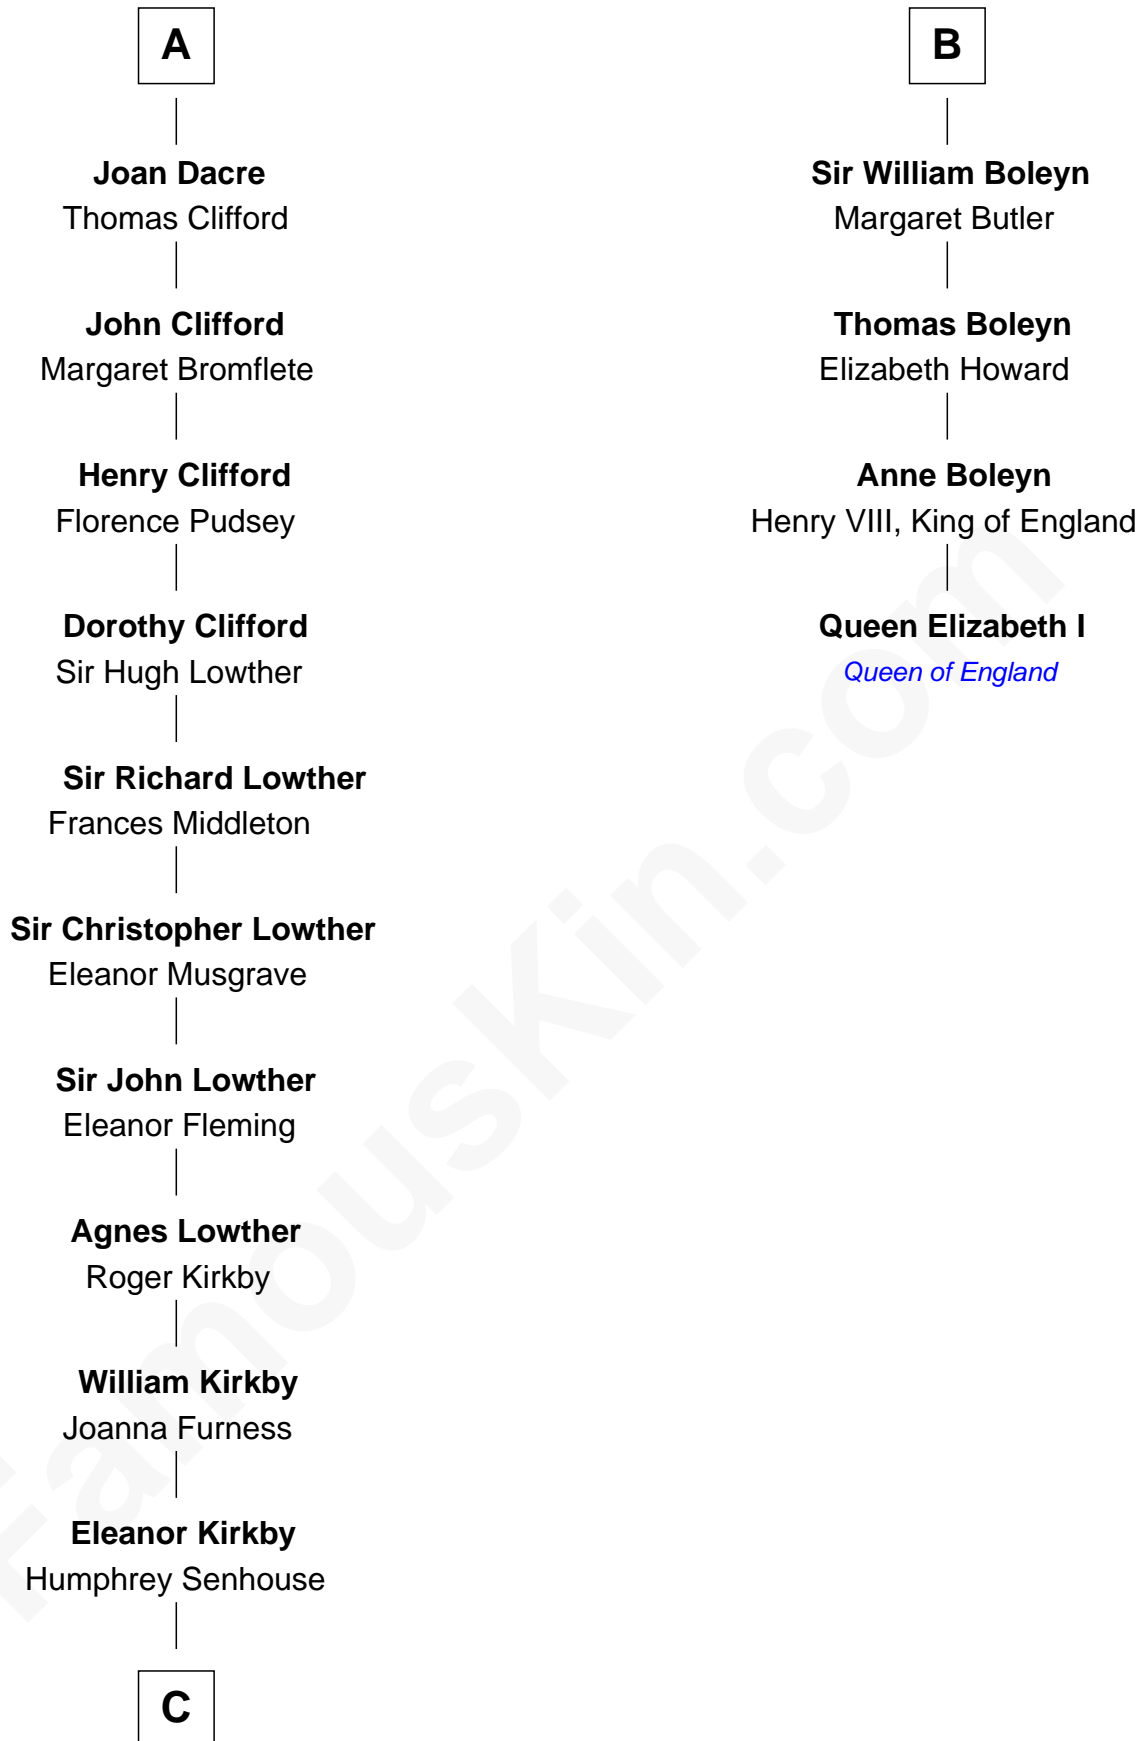

FamousKin.com

Relationship Chart of Fletcher Christian

Leader of the mutiny on the Bounty

10th cousin 9 times removed of

Queen Elizabeth I

Queen of England

Sir Roger de Somery

Nichole d'Aubenev

C

—
Bridget Senhouse

John Christian

—
Charles Christian

Anne Dixon

—
Fletcher Christian

Leader of the mutiny on the Bounty

FamousKin.com