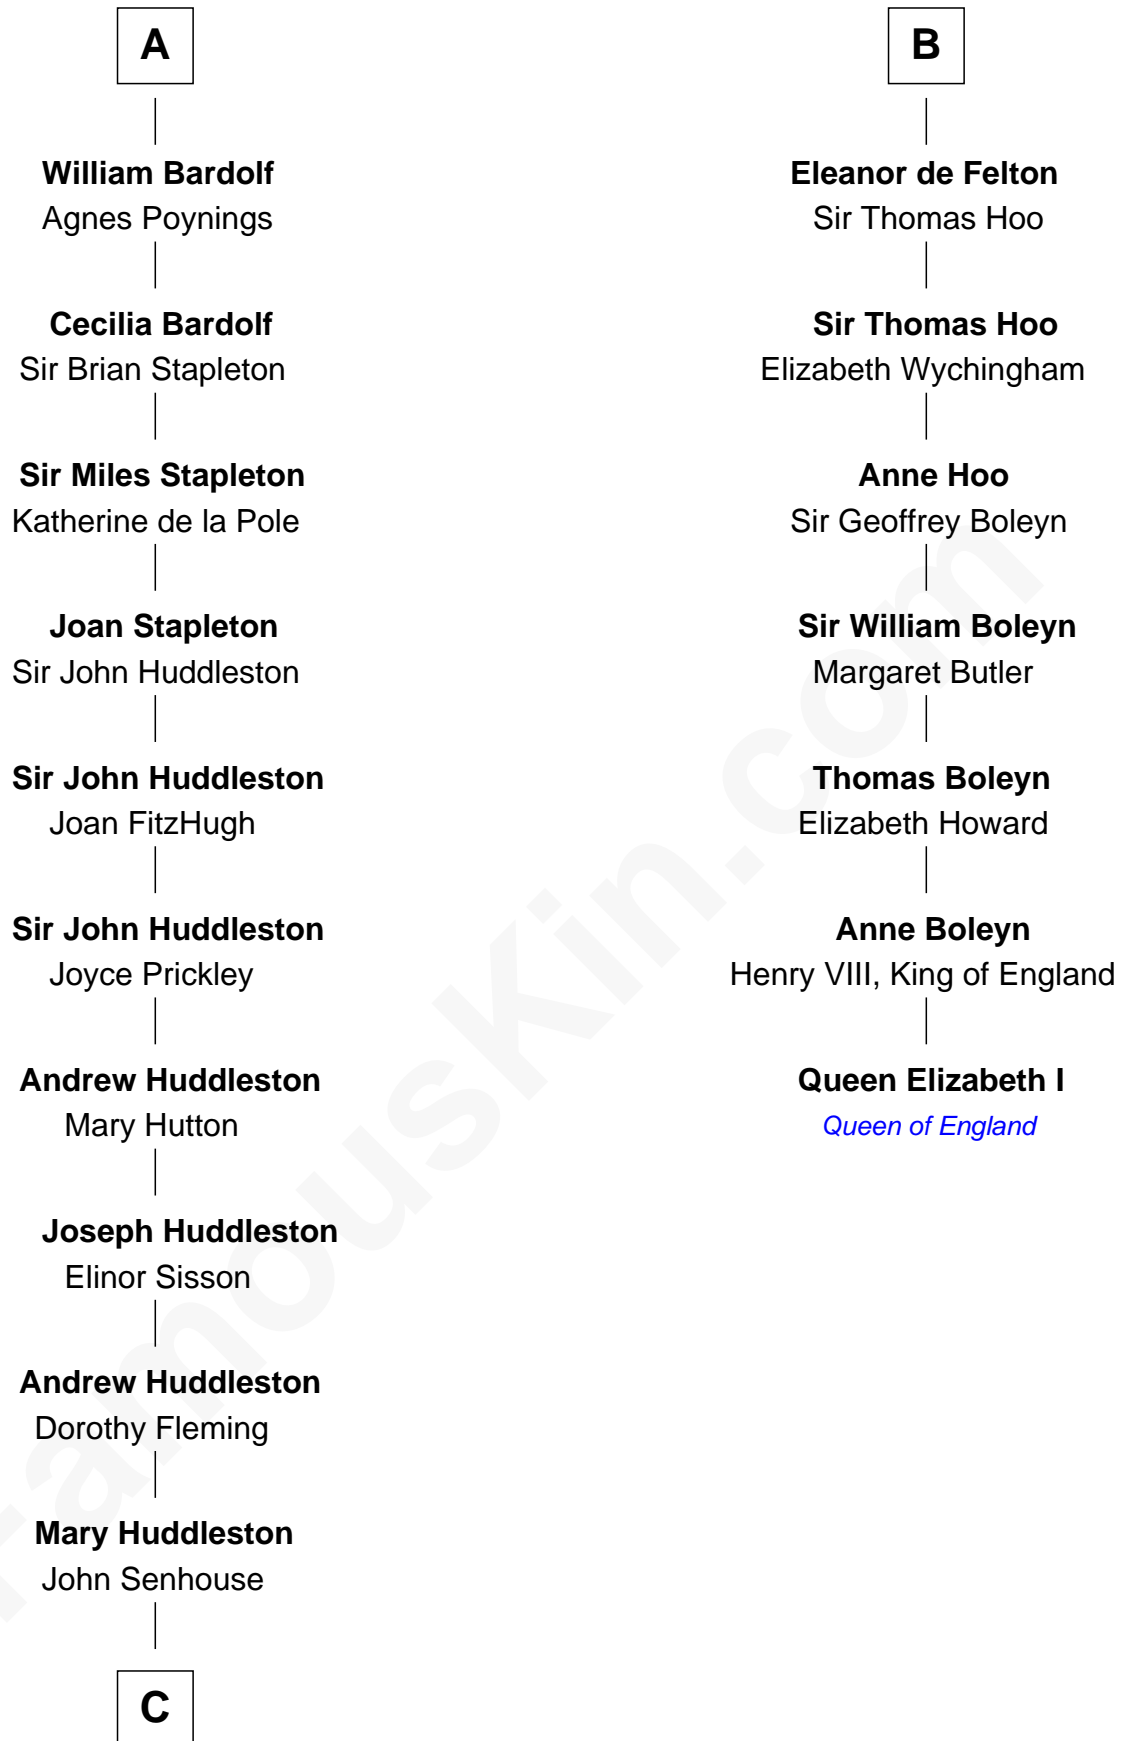

## Relationship Chart of Fletcher Christian

Leader of the mutiny on the Bounty

13th cousin 7 times removed of

## Queen Elizabeth I

Queen of England

**Simon III de Montfort**

Maud - - - - -

**C**

—  
**Humphrey Senhouse**

Eleanor Kirkby

—  
**Bridget Senhouse**