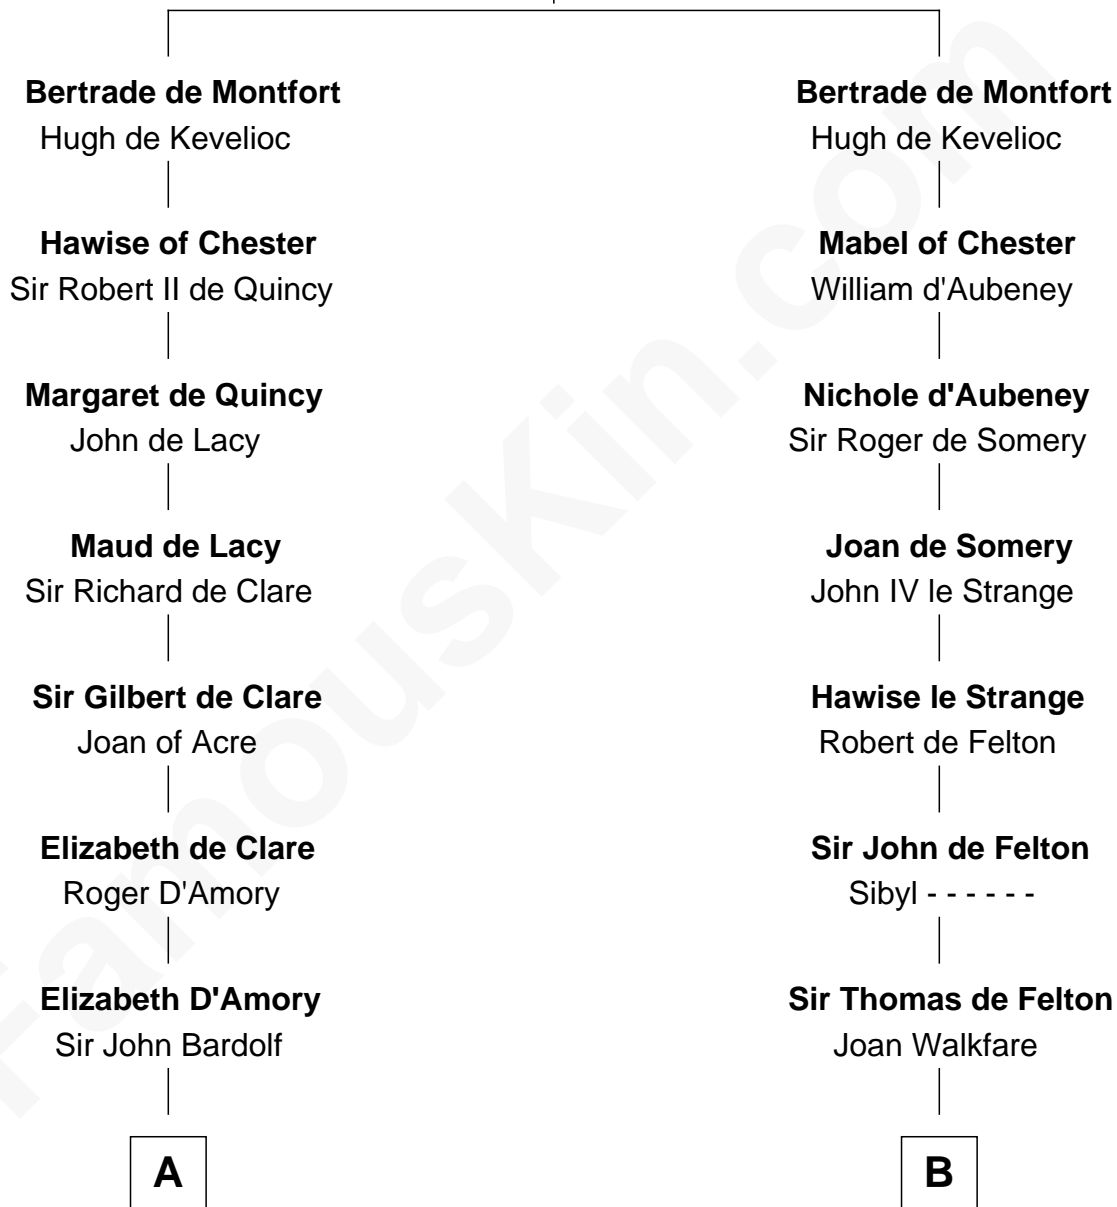

## Relationship Chart of Fletcher Christian

Leader of the mutiny on the Bounty

13th cousin 7 times removed of

## Queen Elizabeth I

Queen of England

**Simon III de Montfort**

Maud - - - - -

**C**

—  
**Humphrey Senhouse**

Eleanor Kirkby

—  
**Bridget Senhouse**

John Christian

—  
**Charles Christian**

Anne Dixon

—  
**Fletcher Christian**

*Leader of the mutiny on the Bounty*

FamousKin.com