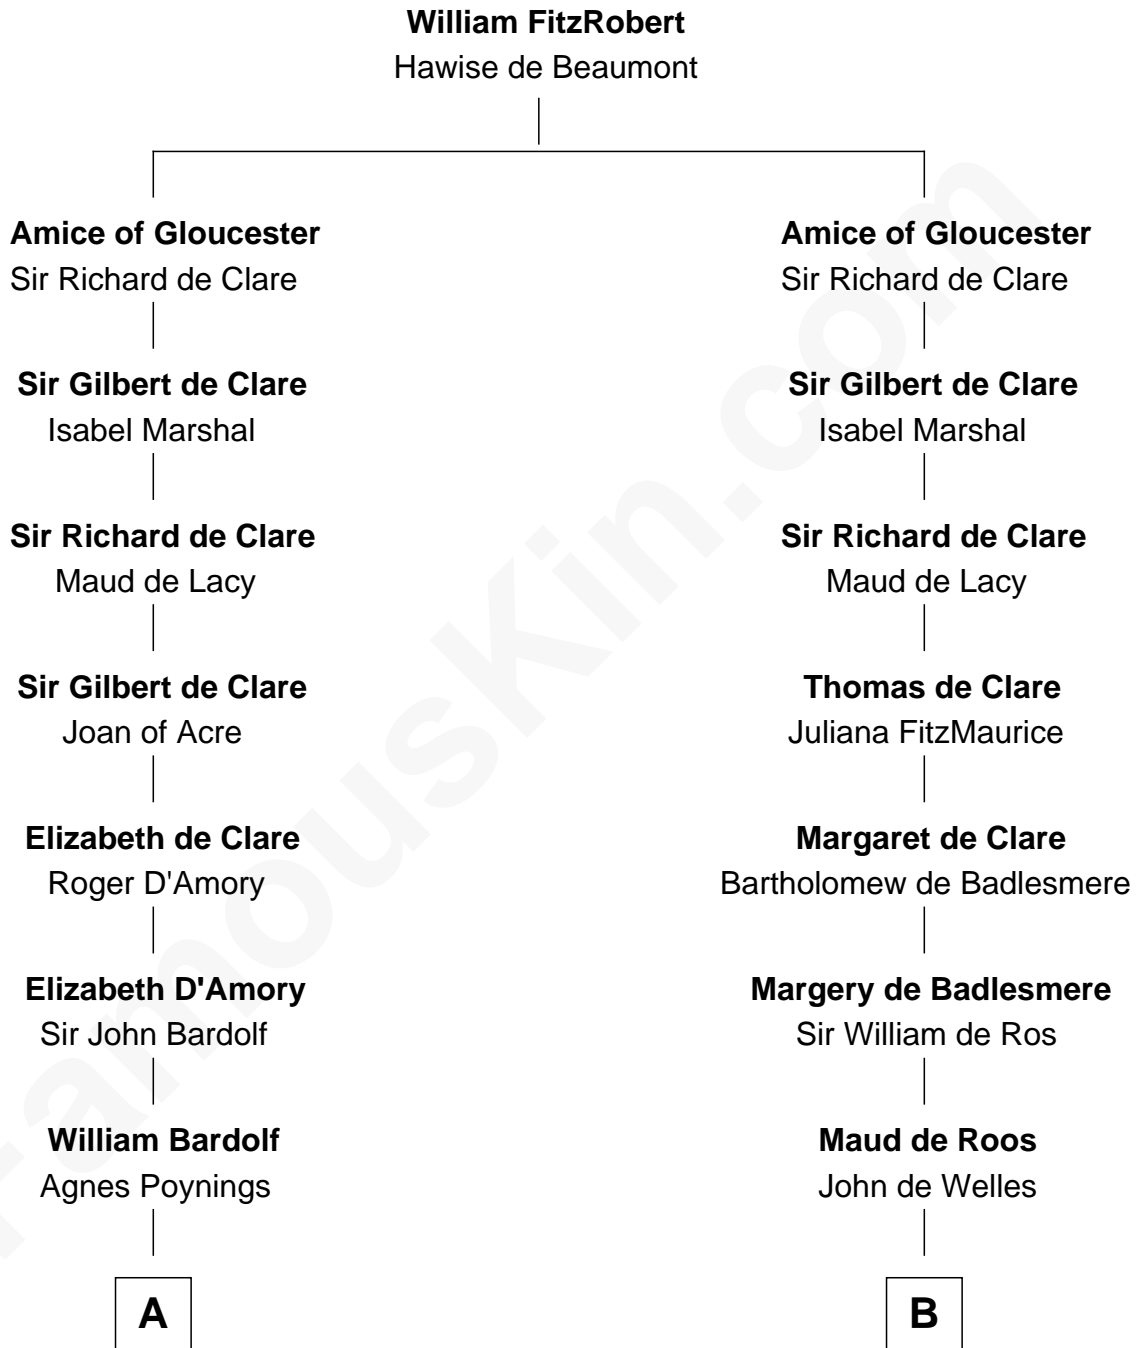

FamousKin.com

Relationship Chart of Fletcher Christian

Leader of the mutiny on the Bounty

13th cousin 6 times removed of

Queen Elizabeth I

Queen of England

C

—
Bridget Senhouse

John Christian

—
Charles Christian

Anne Dixon

—
Fletcher Christian

Leader of the mutiny on the Bounty

FamousKin.com