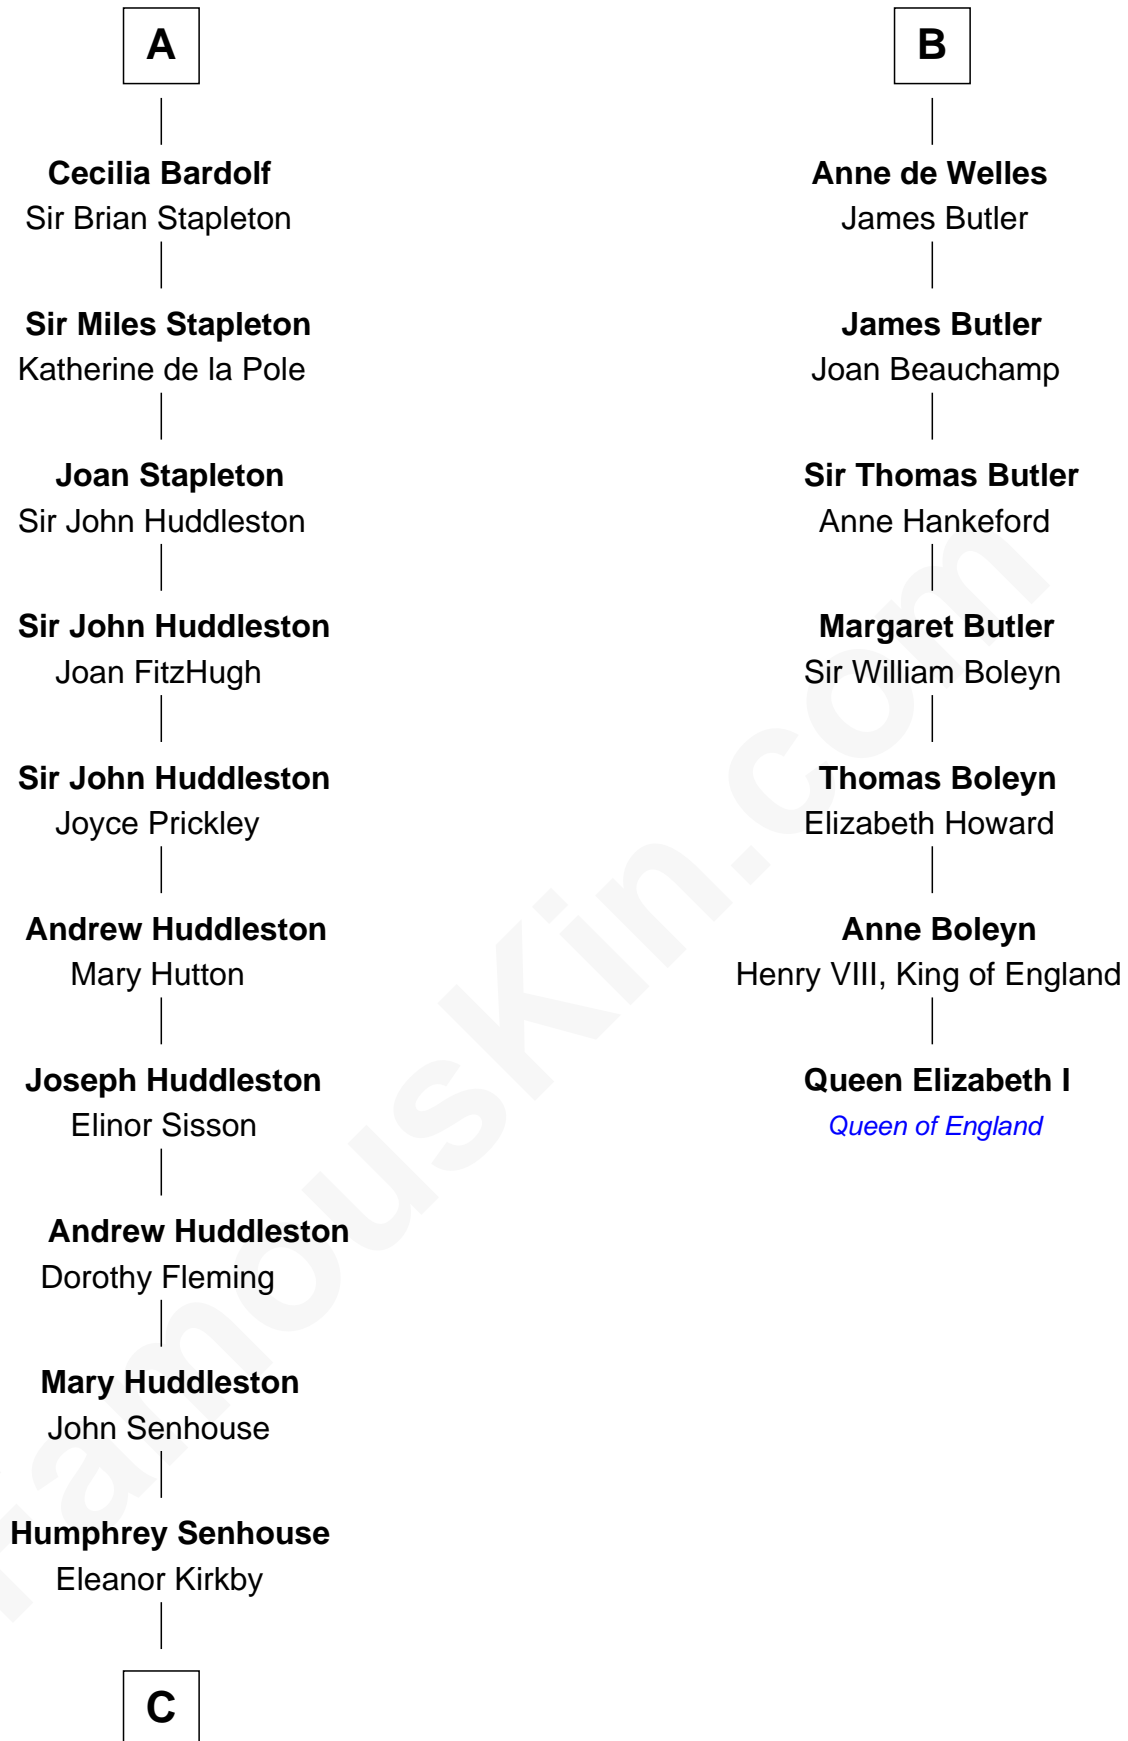

FamousKin.com

Relationship Chart of Fletcher Christian

Leader of the mutiny on the Bounty

13th cousin 6 times removed of

Queen Elizabeth I

Queen of England

C

—
Bridget Senhouse

John Christian

—
Charles Christian

Anne Dixon

—
Fletcher Christian

Leader of the mutiny on the Bounty

FamousKin.com