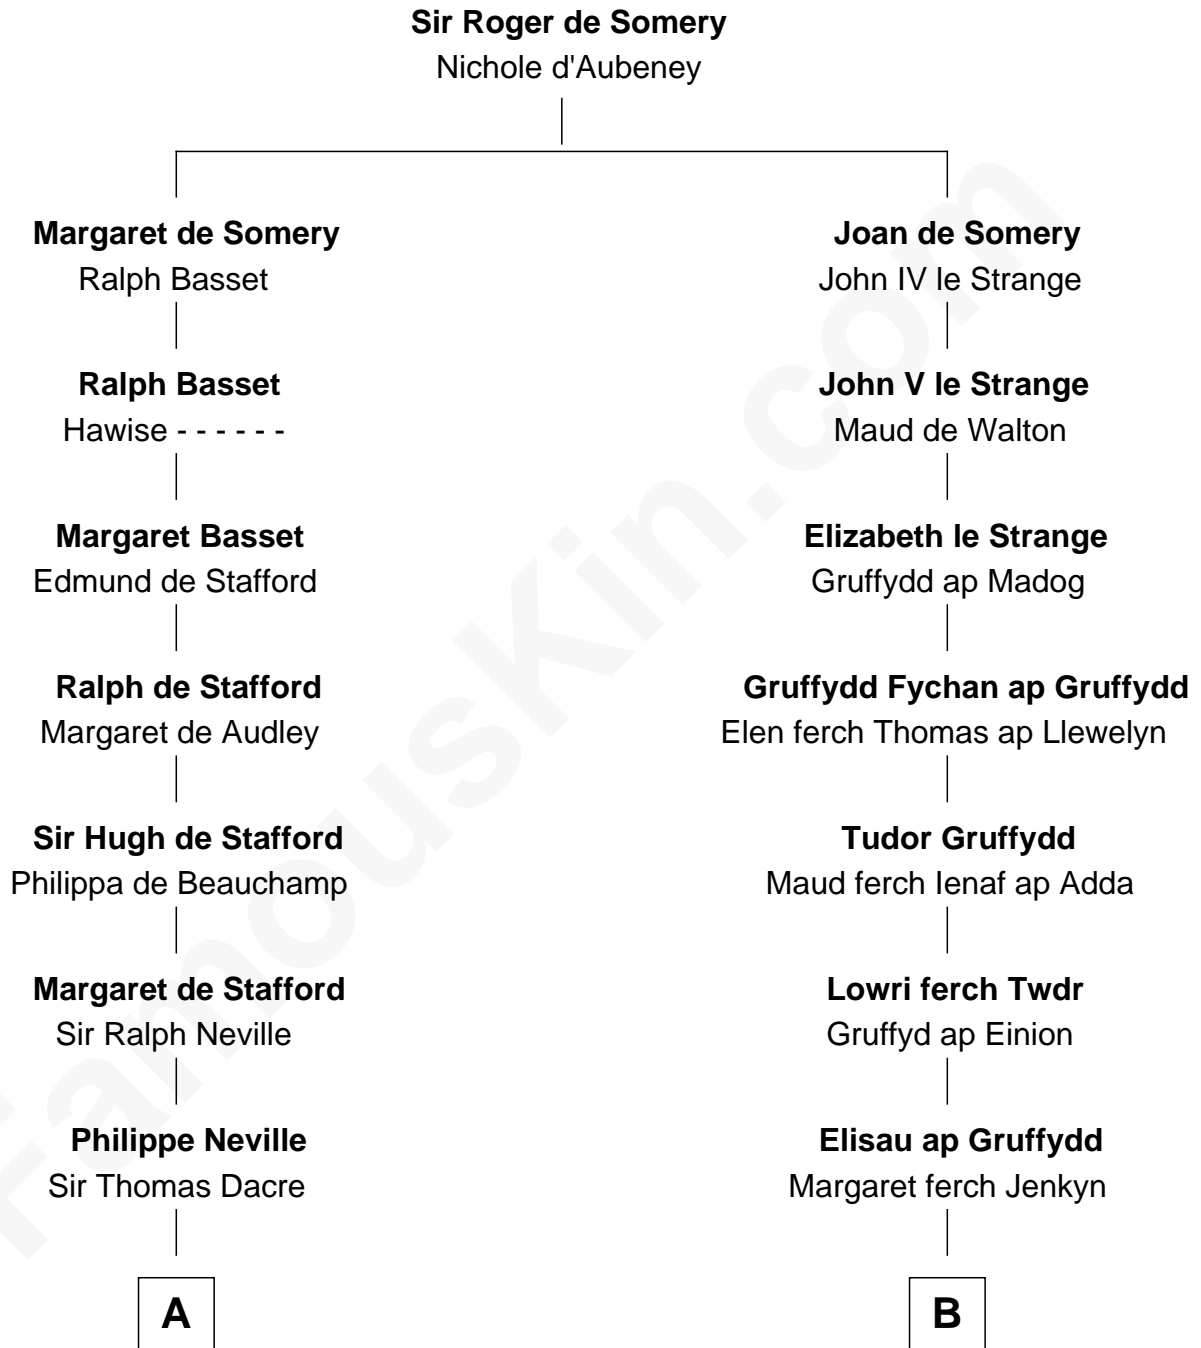

FamousKin.com

Relationship Chart of Fletcher Christian

Leader of the mutiny on the Bounty

12th cousin 7 times removed of

Elihu Yale

Benefactor and Namesake of Yale College

C

—
Bridget Senhouse

John Christian

—
Charles Christian

Anne Dixon

—
Fletcher Christian

Leader of the mutiny on the Bounty

FamousKin.com