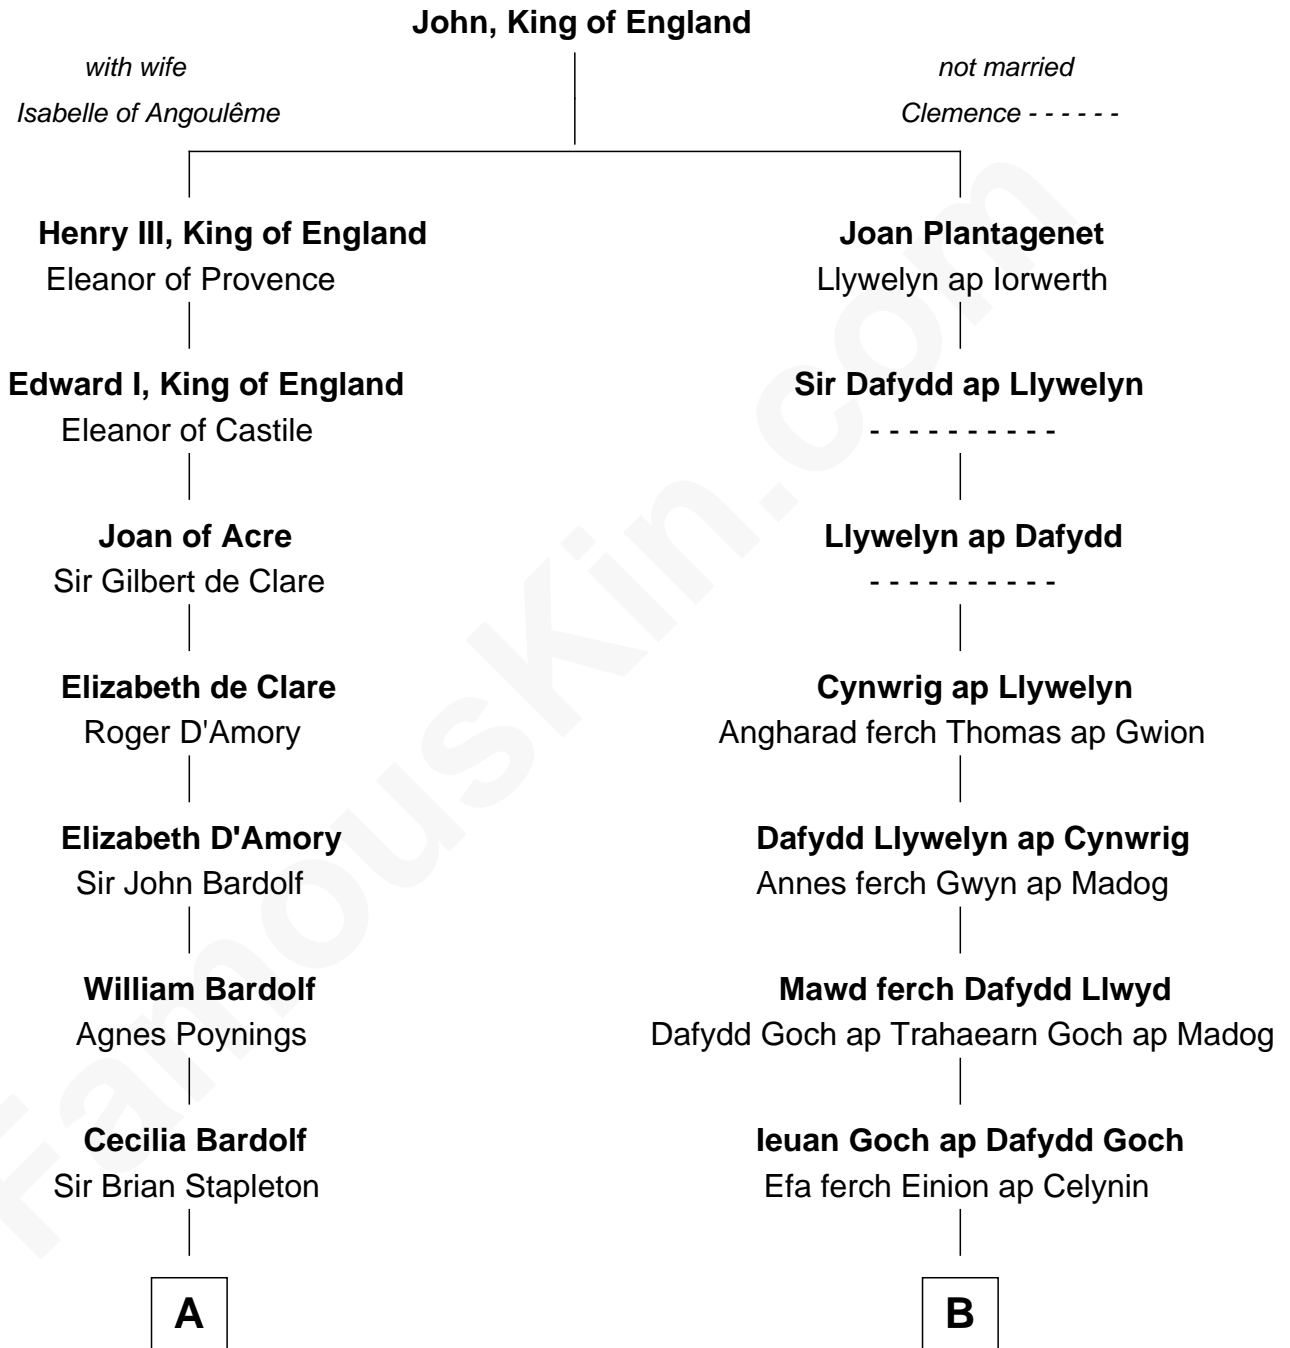

FamousKin.com

Relationship Chart of Fletcher Christian

Leader of the mutiny on the Bounty

17th cousin 1 time removed of

Elihu Yale

Benefactor and Namesake of Yale College

C

—
Charles Christian

Anne Dixon

—
Fletcher Christian

Leader of the mutiny on the Bounty

FamousKin.com