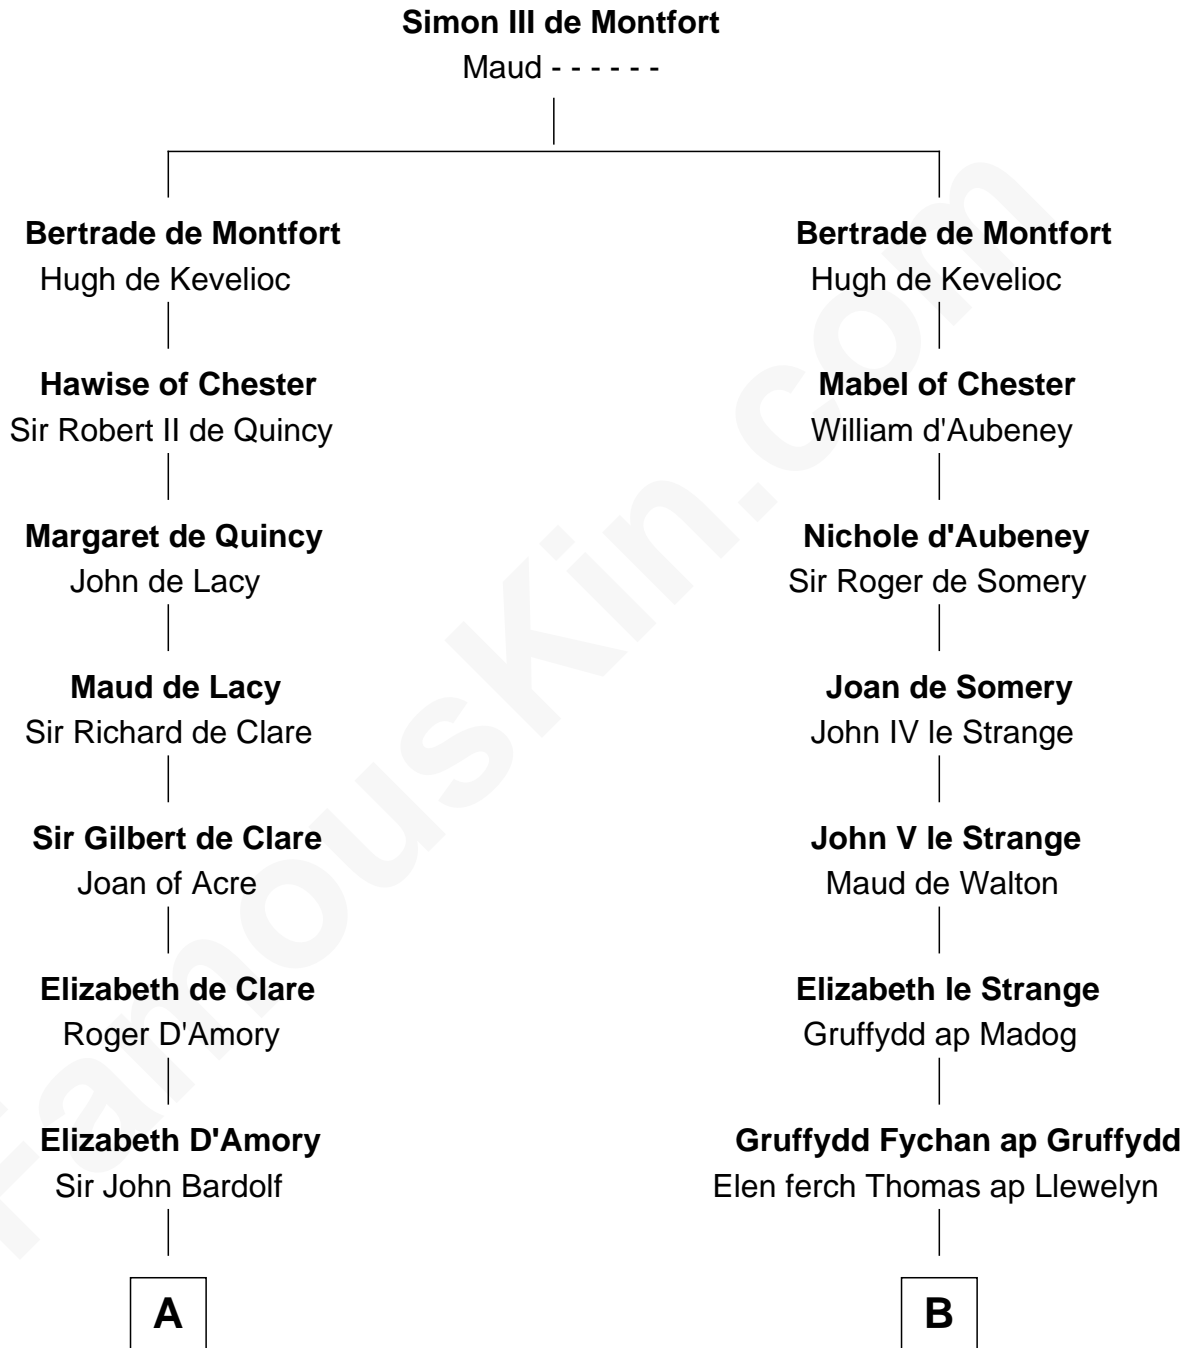

FamousKin.com

Relationship Chart of Fletcher Christian

Leader of the mutiny on the Bounty

15th cousin 5 times removed of

Elihu Yale

Benefactor and Namesake of Yale College

A

William Bardolf