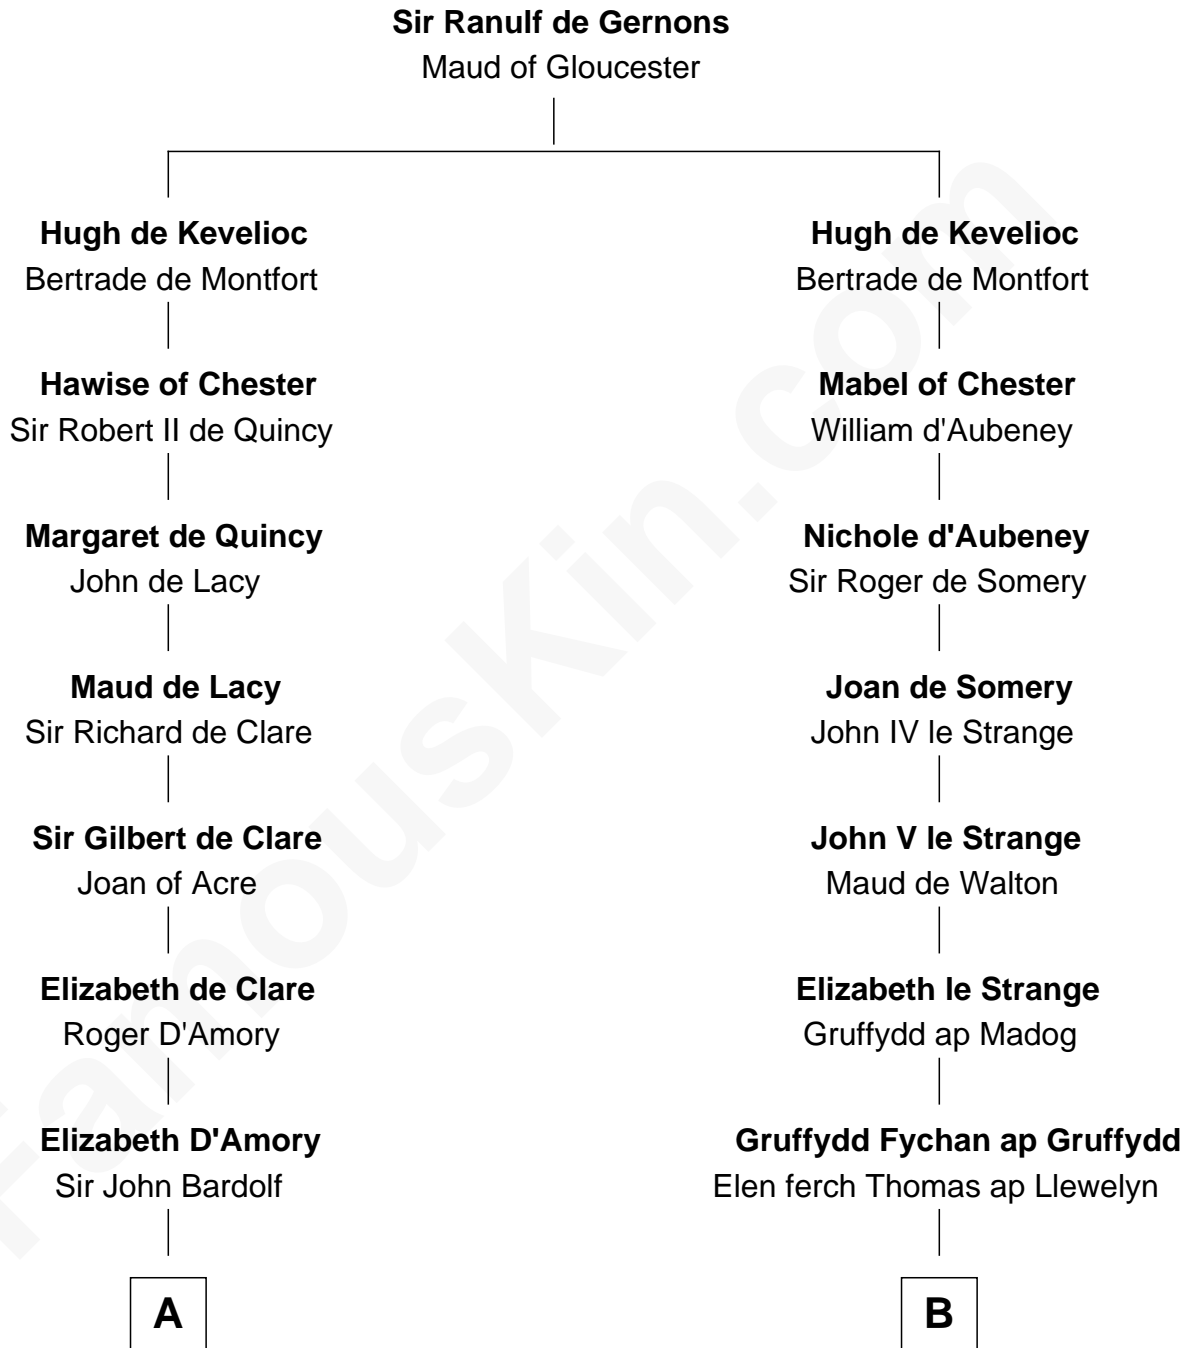

FamousKin.com

Relationship Chart of Fletcher Christian

Leader of the mutiny on the Bounty

15th cousin 5 times removed of

Elihu Yale

Benefactor and Namesake of Yale College

A

William Bardolf
Agnes Poynings