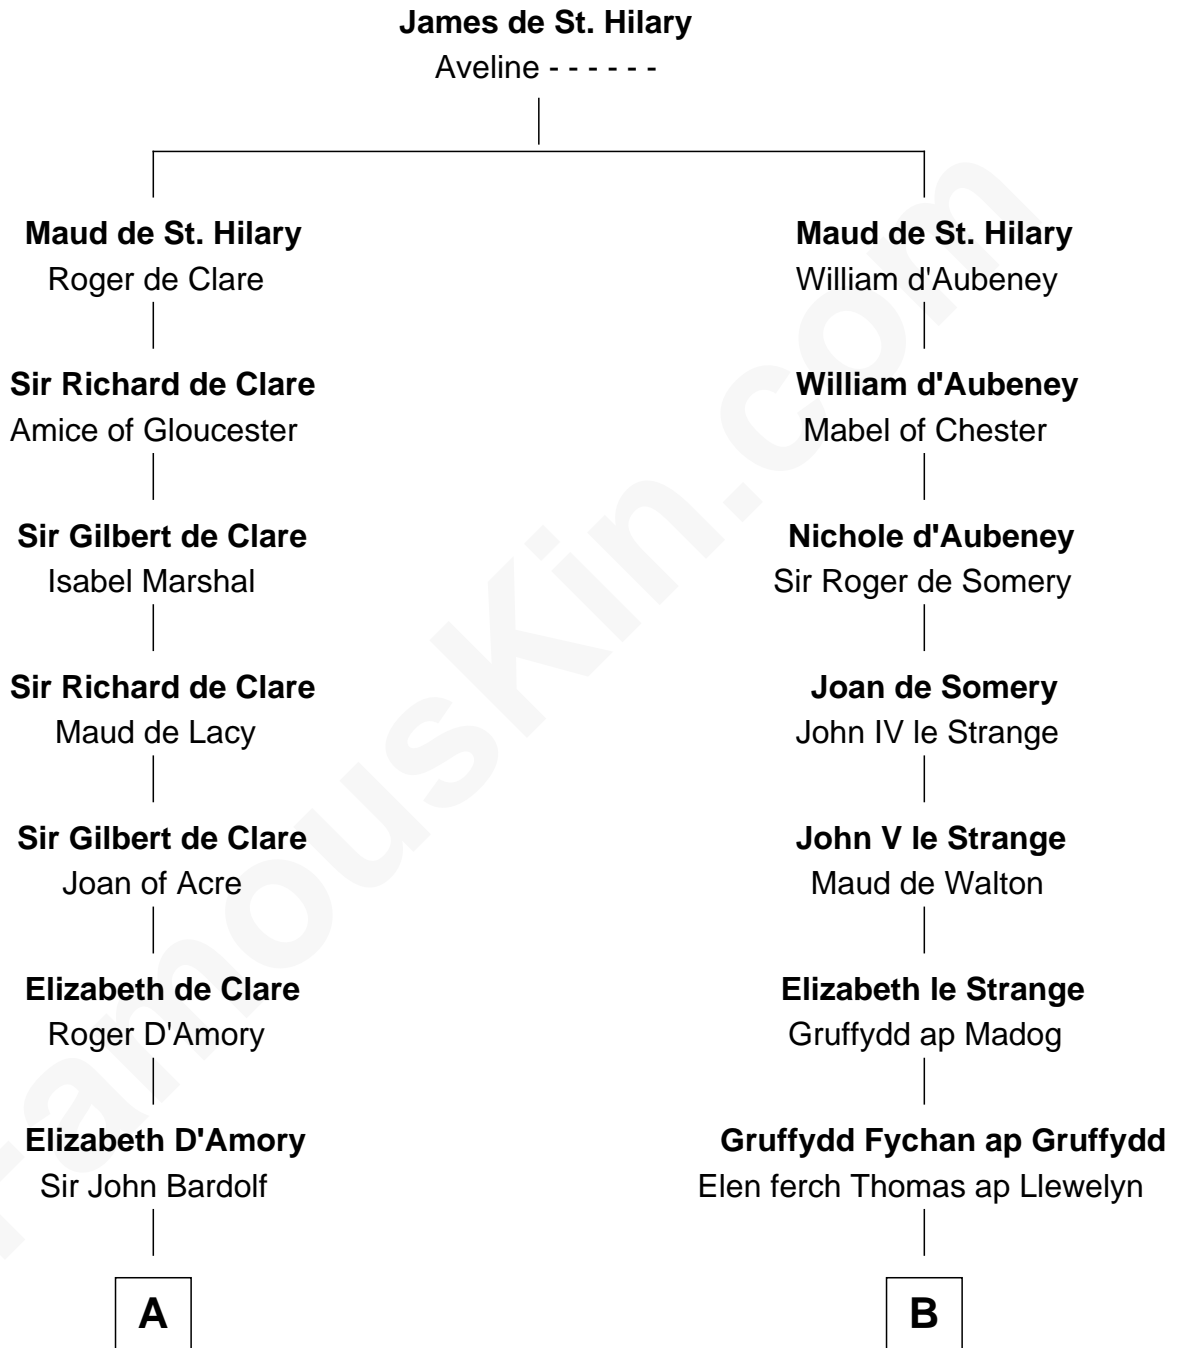

FamousKin.com

Relationship Chart of Fletcher Christian

Leader of the mutiny on the Bounty

15th cousin 5 times removed of

Elihu Yale

Benefactor and Namesake of Yale College

A

William Bardolf
Agnes Poynings

Cecilia Bardolf
Sir Brian Stapleton

Sir Miles Stapleton
Katherine de la Pole

Joan Stapleton
Sir John Huddleston

Sir John Huddleston
Joan FitzHugh

Sir John Huddleston
Joyce Prickley

Andrew Huddleston
Mary Hutton

Joseph Huddleston
Elinor Sisson

Andrew Huddleston
Dorothy Fleming

Mary Huddleston
John Senhouse

C

B

Tudor Gruffydd
Maud ferch Ienaf ap Adda

Lowri ferch Twdr
Gruffyd ap Einion

Elisau ap Gruffydd
Margaret ferch Jenkyn