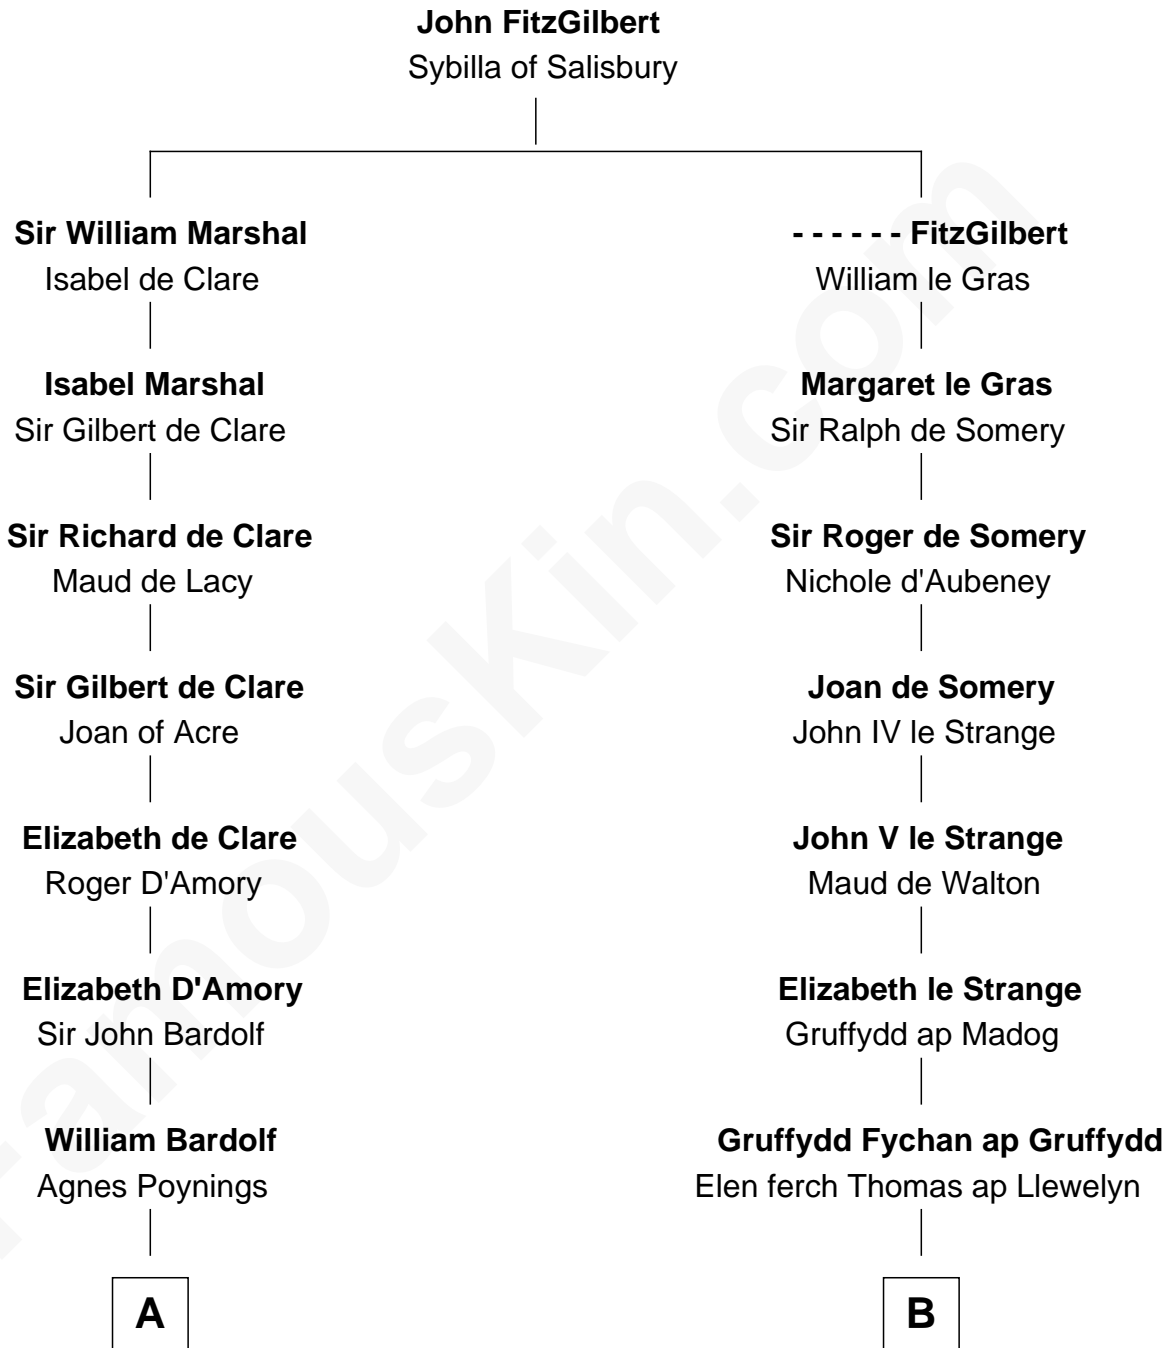

FamousKin.com

Relationship Chart of Fletcher Christian

Leader of the mutiny on the Bounty

15th cousin 4 times removed of

Elihu Yale

Benefactor and Namesake of Yale College

A

Cecilia Bardolf
Sir Brian Stapleton

Sir Miles Stapleton
Katherine de la Pole

Joan Stapleton
Sir John Huddleston

Sir John Huddleston
Joan FitzHugh

Sir John Huddleston
Joyce Prickley

Andrew Huddleston
Mary Hutton

Joseph Huddleston
Elinor Sisson

Andrew Huddleston
Dorothy Fleming

Mary Huddleston
John Senhouse

Humphrey Senhouse
Eleanor Kirkby

C

B

Tudor Gruffydd
Maud ferch Ienaf ap Adda

Lowri ferch Twdr
Gruffyd ap Einion

Elisau ap Gruffydd
Margaret ferch Jenkyn