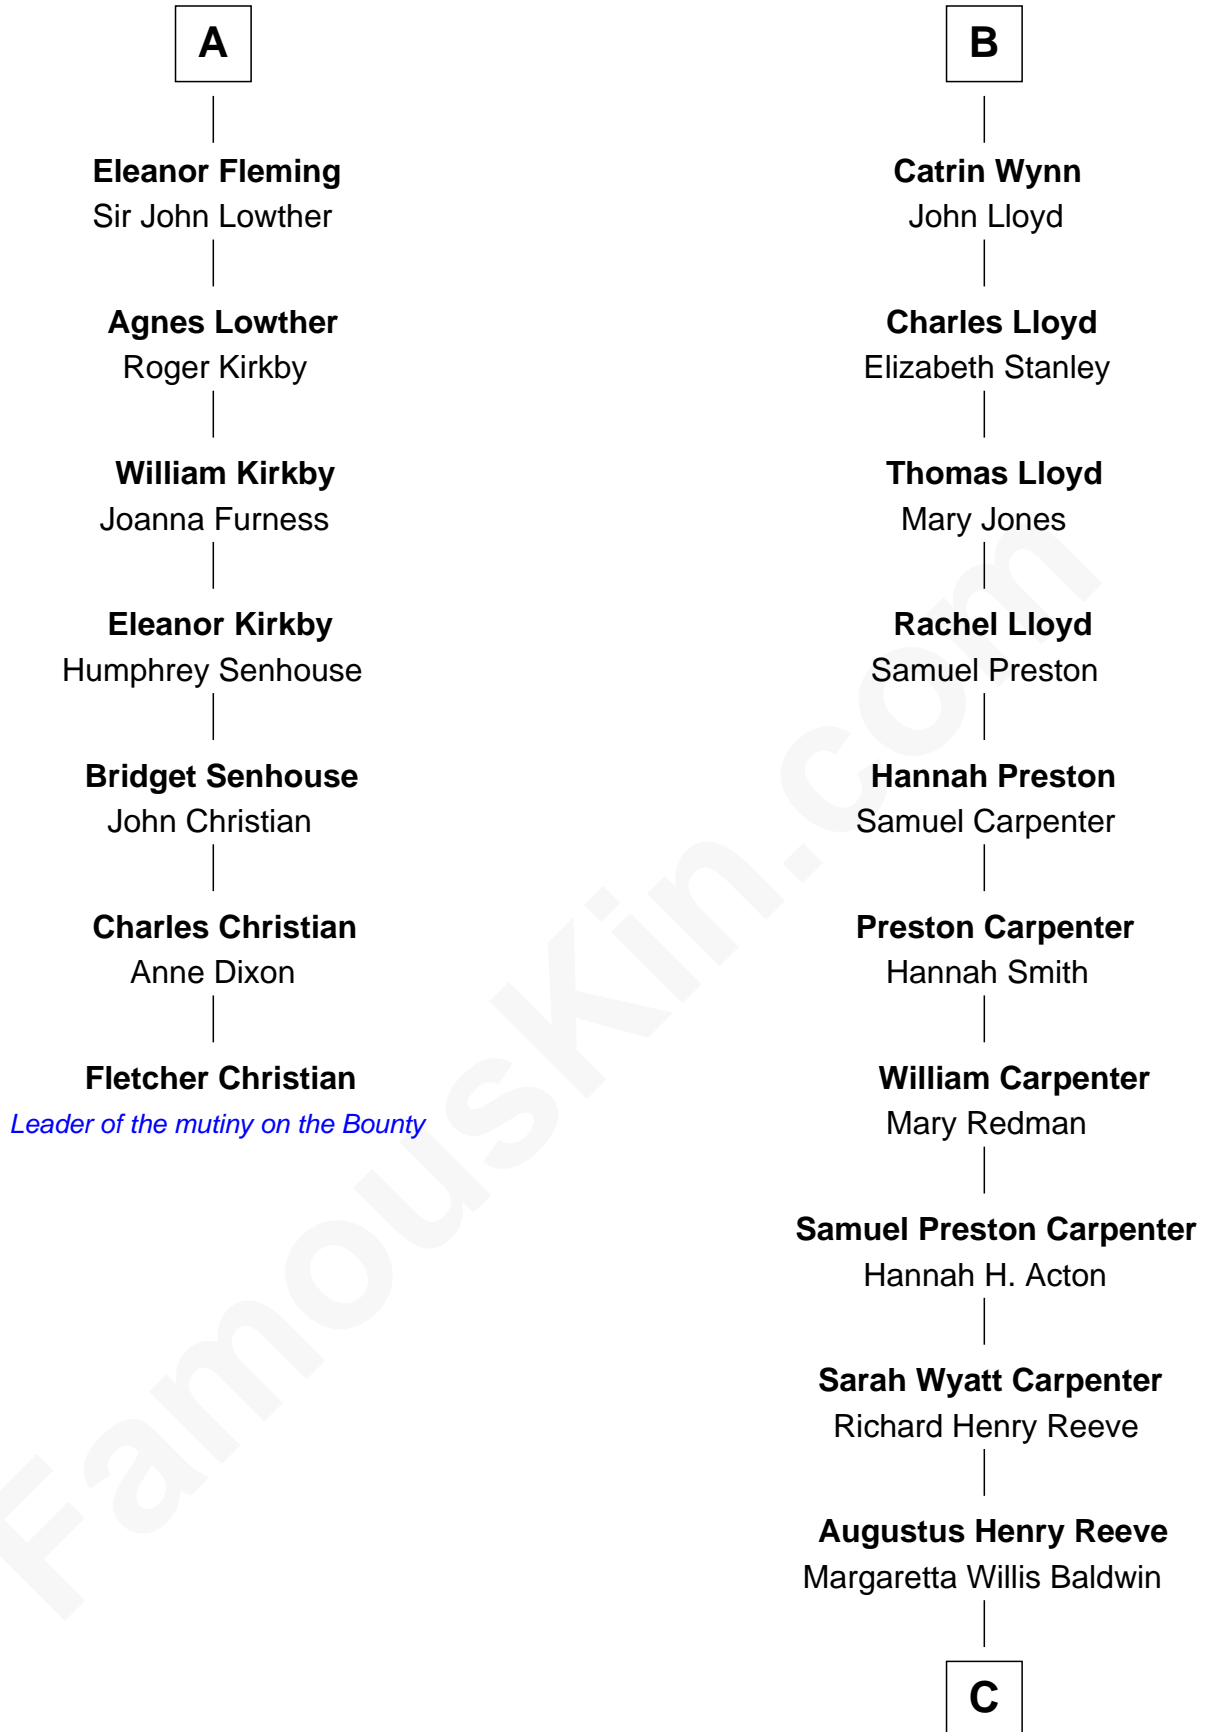

FamousKin.com

Relationship Chart of Fletcher Christian

Leader of the mutiny on the Bounty

13th cousin 6 times removed of

Christopher Reeve

Movie Actor

C

Richard Henry Reeve