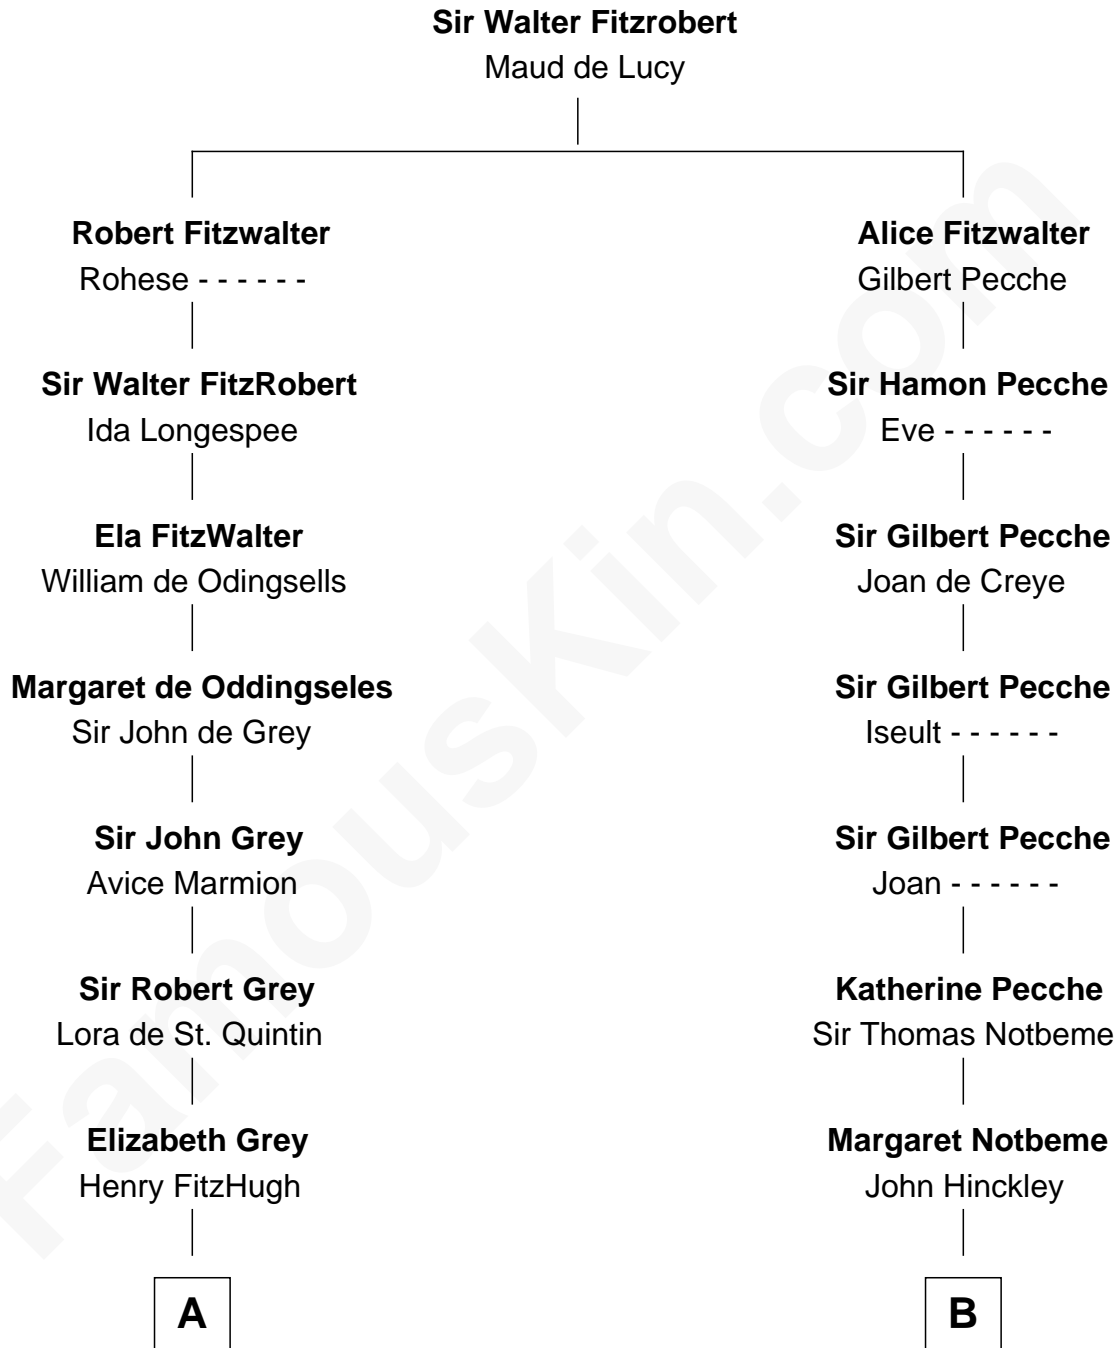

FamousKin.com

Relationship Chart of Fletcher Christian

Leader of the mutiny on the Bounty

19th cousin 1 time removed of

Nathaniel Hawthorne

Author of *The Scarlet Letter*

C

Bridget Senhouse

John Christian

Charles Christian

Anne Dixon

Fletcher Christian

Leader of the mutiny on the Bounty

D

John Manning

Ruth Potter