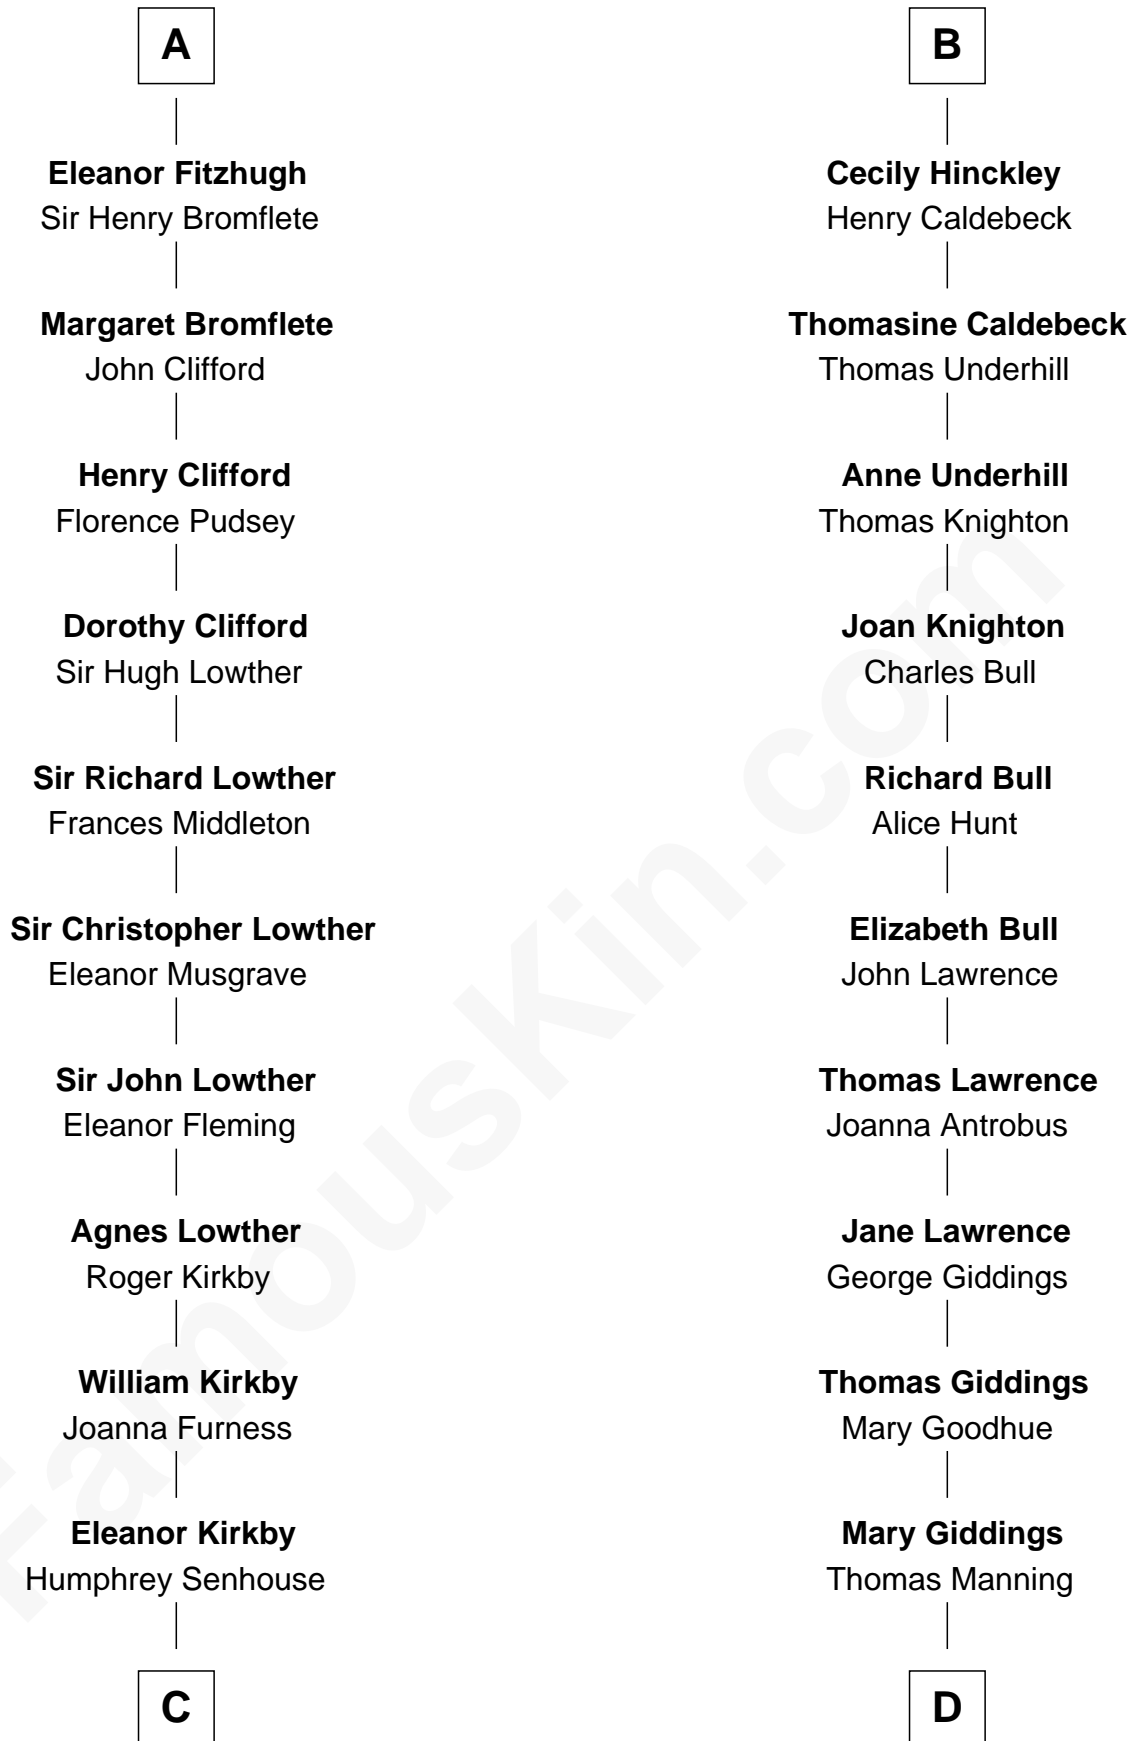

FamousKin.com

Relationship Chart of Fletcher Christian

Leader of the mutiny on the Bounty

19th cousin 1 time removed of

Nathaniel Hawthorne

Author of *The Scarlet Letter*

C

Bridget Senhouse

John Christian

Charles Christian

Anne Dixon

Fletcher Christian

Leader of the mutiny on the Bounty

D

John Manning

Ruth Potter