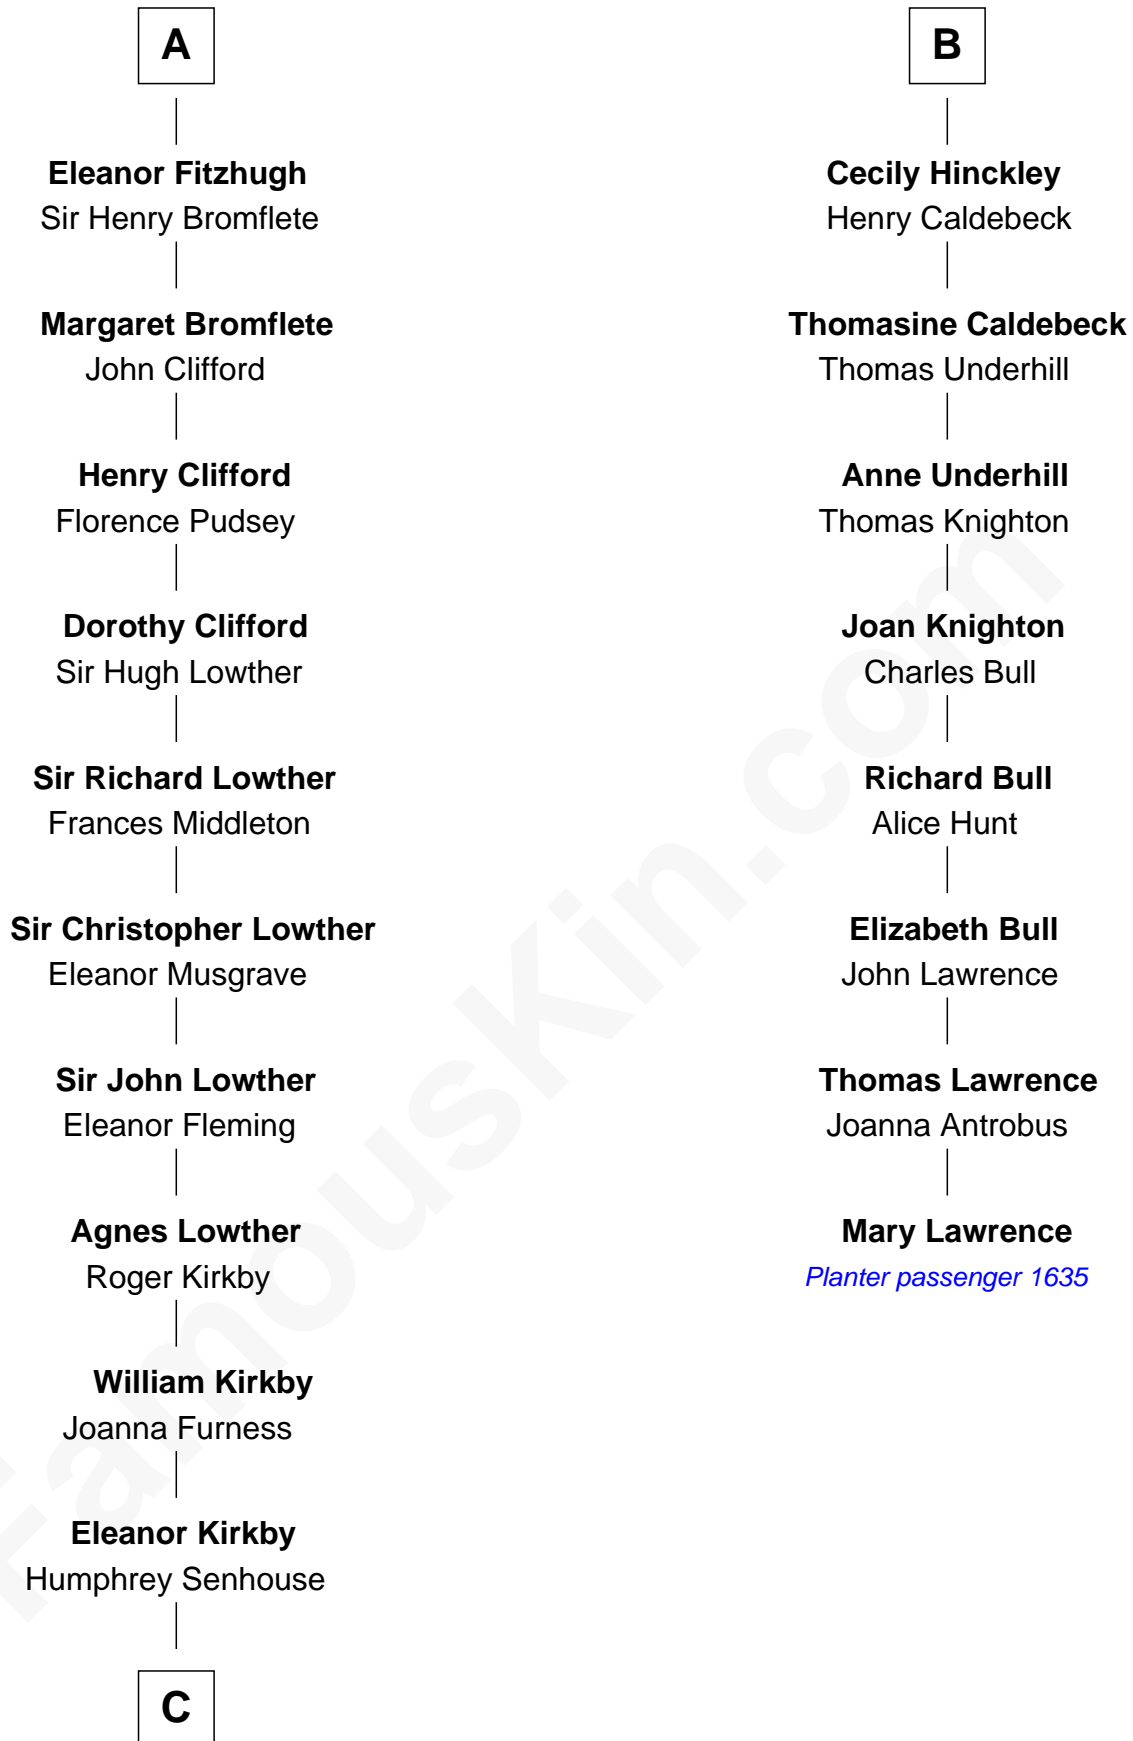

FamousKin.com

Relationship Chart of Fletcher Christian

Leader of the mutiny on the Bounty

14th cousin 5 times removed of

Mary Lawrence

(c1625 - 1715) Planter passenger 1635

C

—
Bridget Senhouse

John Christian

—
Charles Christian

Anne Dixon

—
Fletcher Christian

Leader of the mutiny on the Bounty

FamousKin.com