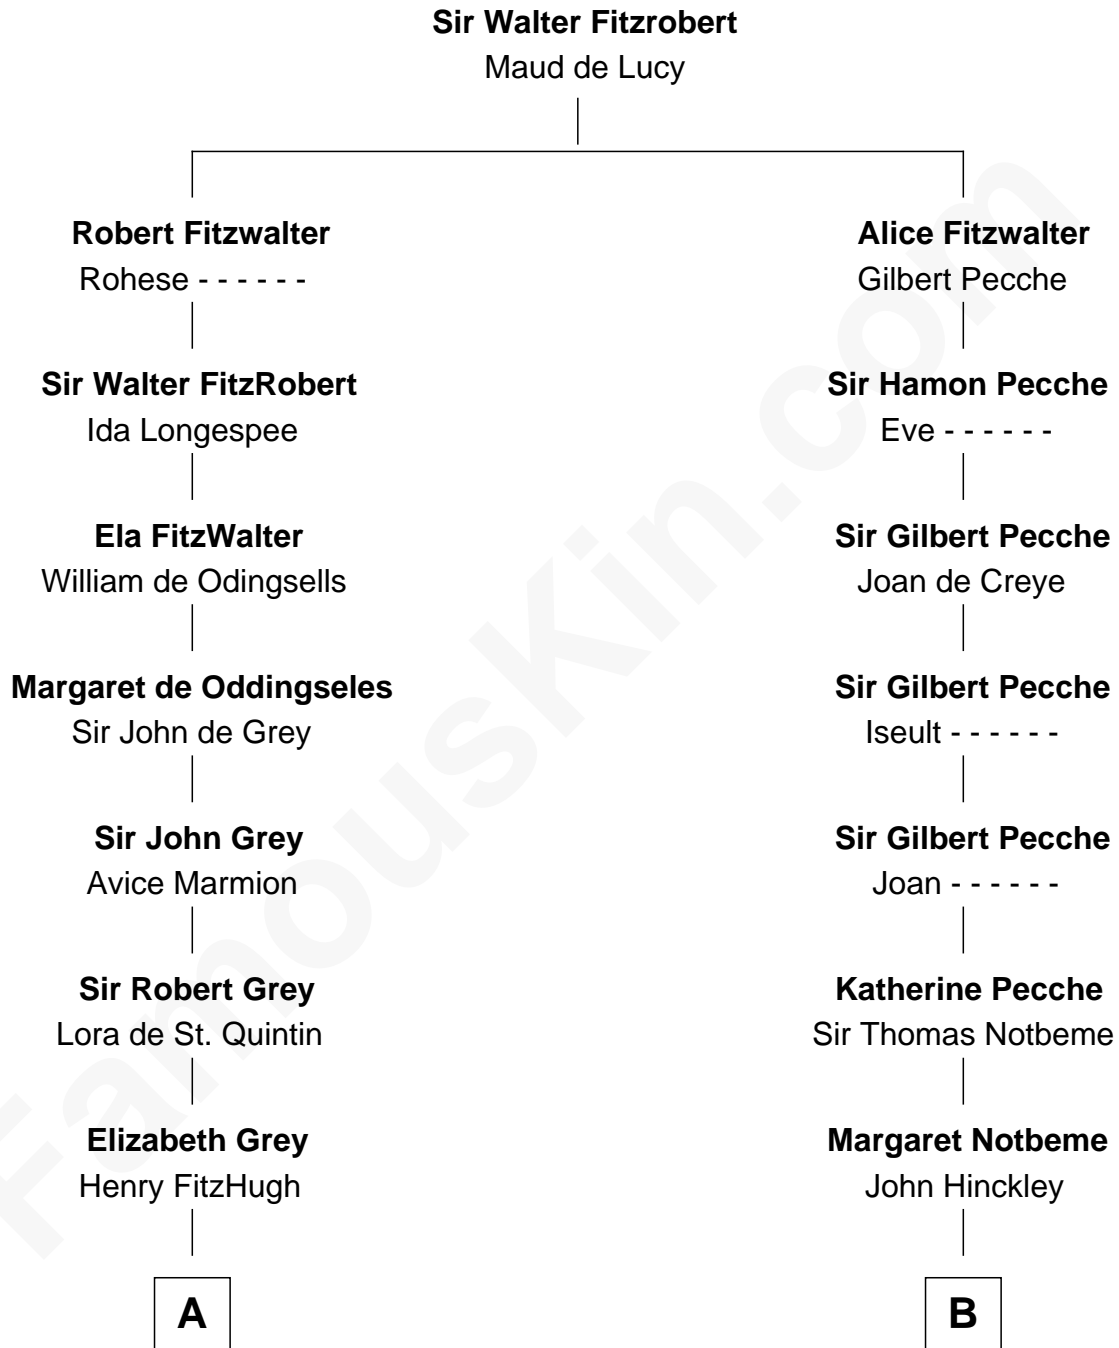

FamousKin.com

Relationship Chart of Fletcher Christian

Leader of the mutiny on the Bounty

14th cousin 5 times removed of

Mary Lawrence

(c1625 - 1715) Planter passenger 1635

C

—
Bridget Senhouse

John Christian

—
Charles Christian

Anne Dixon

—
Fletcher Christian

Leader of the mutiny on the Bounty

FamousKin.com