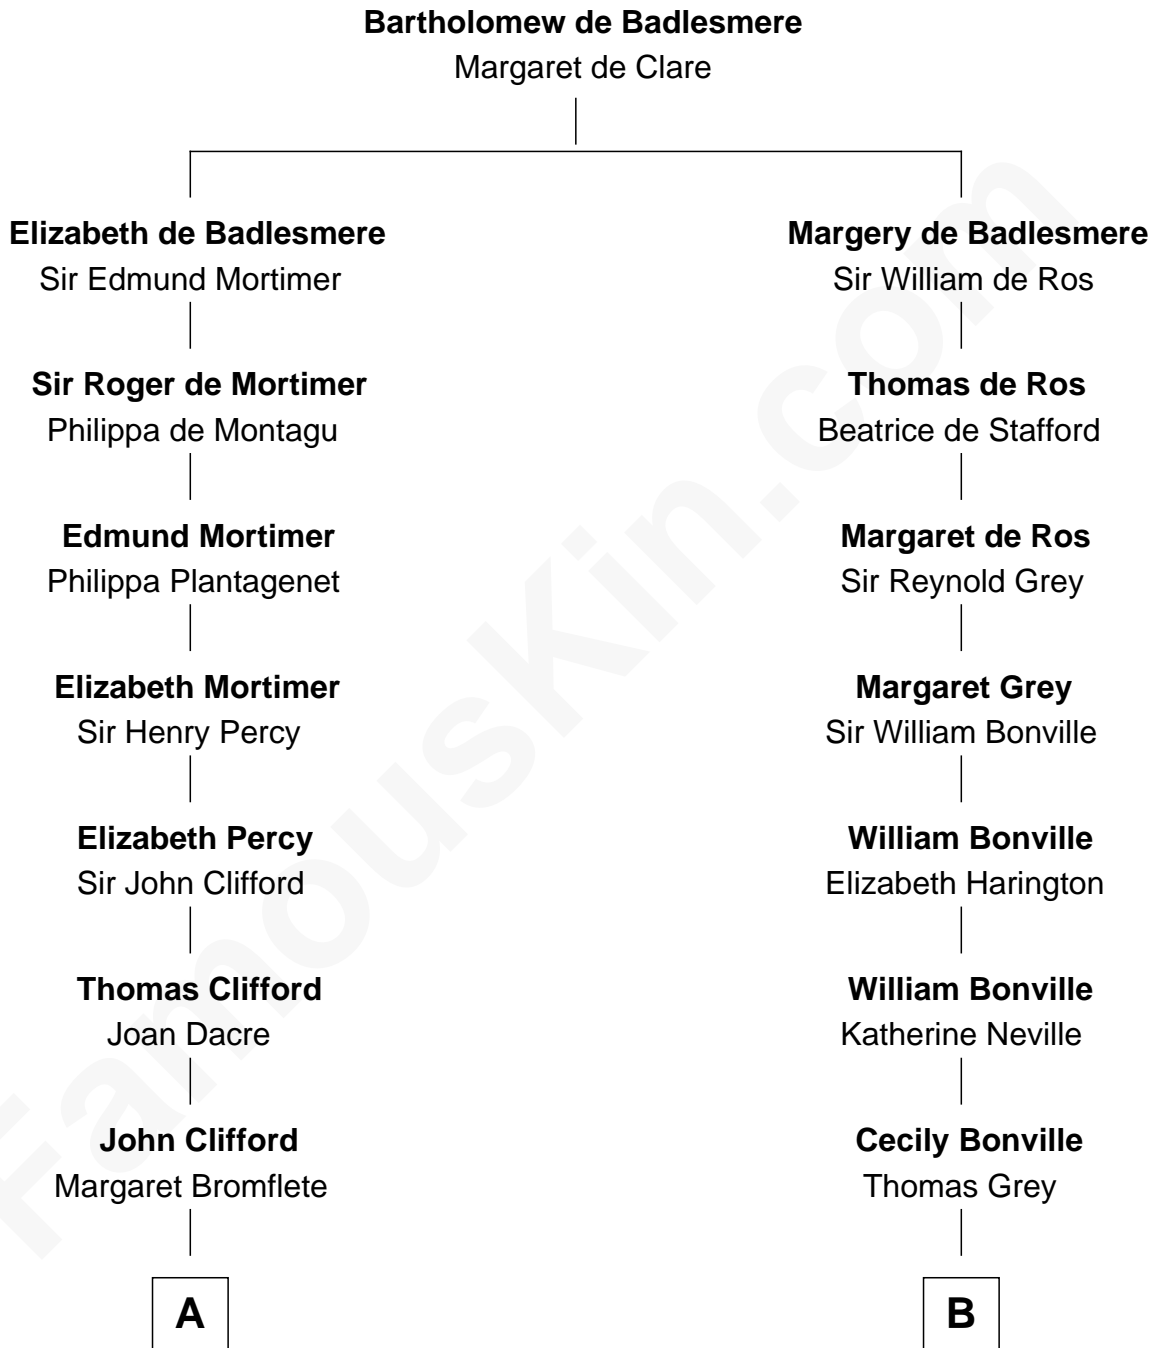

# FamousKin.com

## Relationship Chart of Fletcher Christian

Leader of the mutiny on the Bounty

17th cousin 1 time removed of

## Colonel Robert Gould Shaw

U.S. Civil War leader of film "Glory" fame

C

Francis George Shaw

Sarah Blake Sturgis

Colonel Robert Gould Shaw

*Main character in film "Glory"*

FamousKin.com