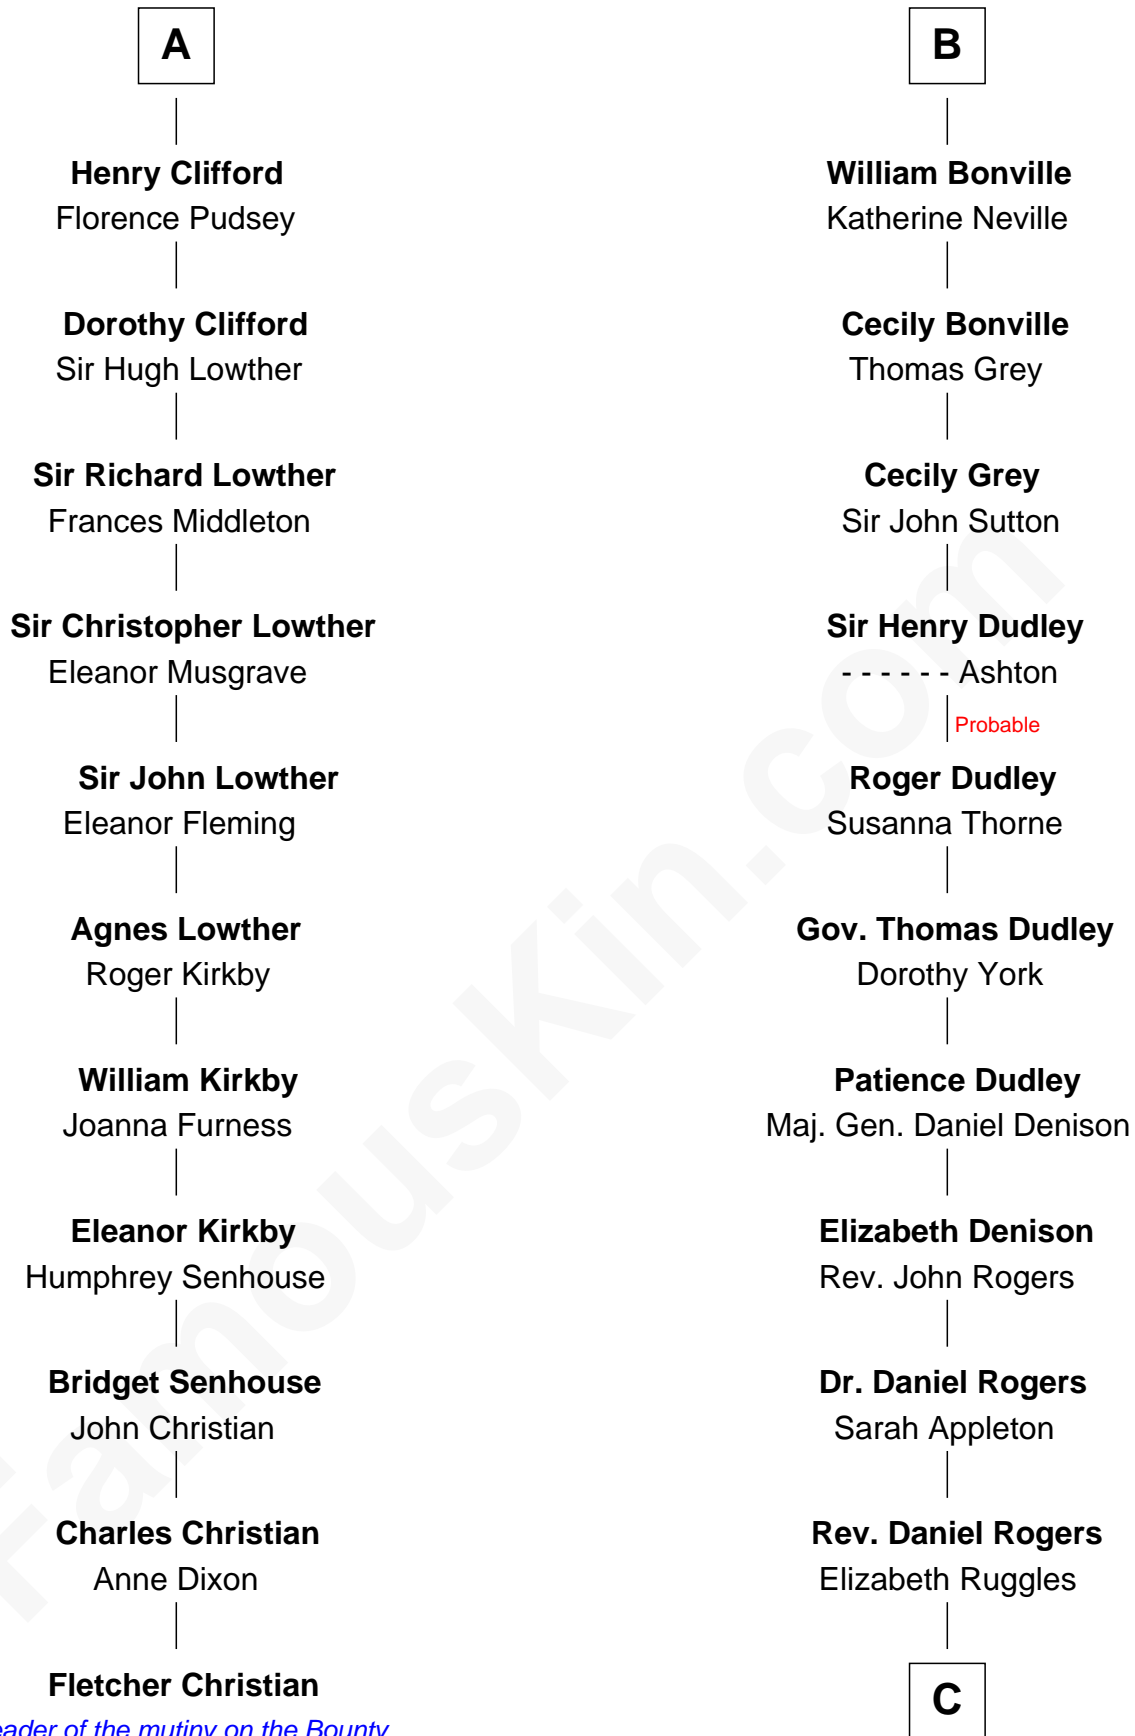

## Relationship Chart of Fletcher Christian

Leader of the mutiny on the Bounty

17th cousin 3 times removed of

**Colonel Robert Gould Shaw**

U.S. Civil War leader of film "Glory" fame

**C**

—  
**Sarah Rogers**  
Samuel Parkman

—  
**Elizabeth Willard Parkman**  
Robert Gould Shaw

—  
**Francis George Shaw**  
Sarah Blake Sturgis

—  
**Colonel Robert Gould Shaw**  
*Main character in film "Glory"*

FamousKin.com