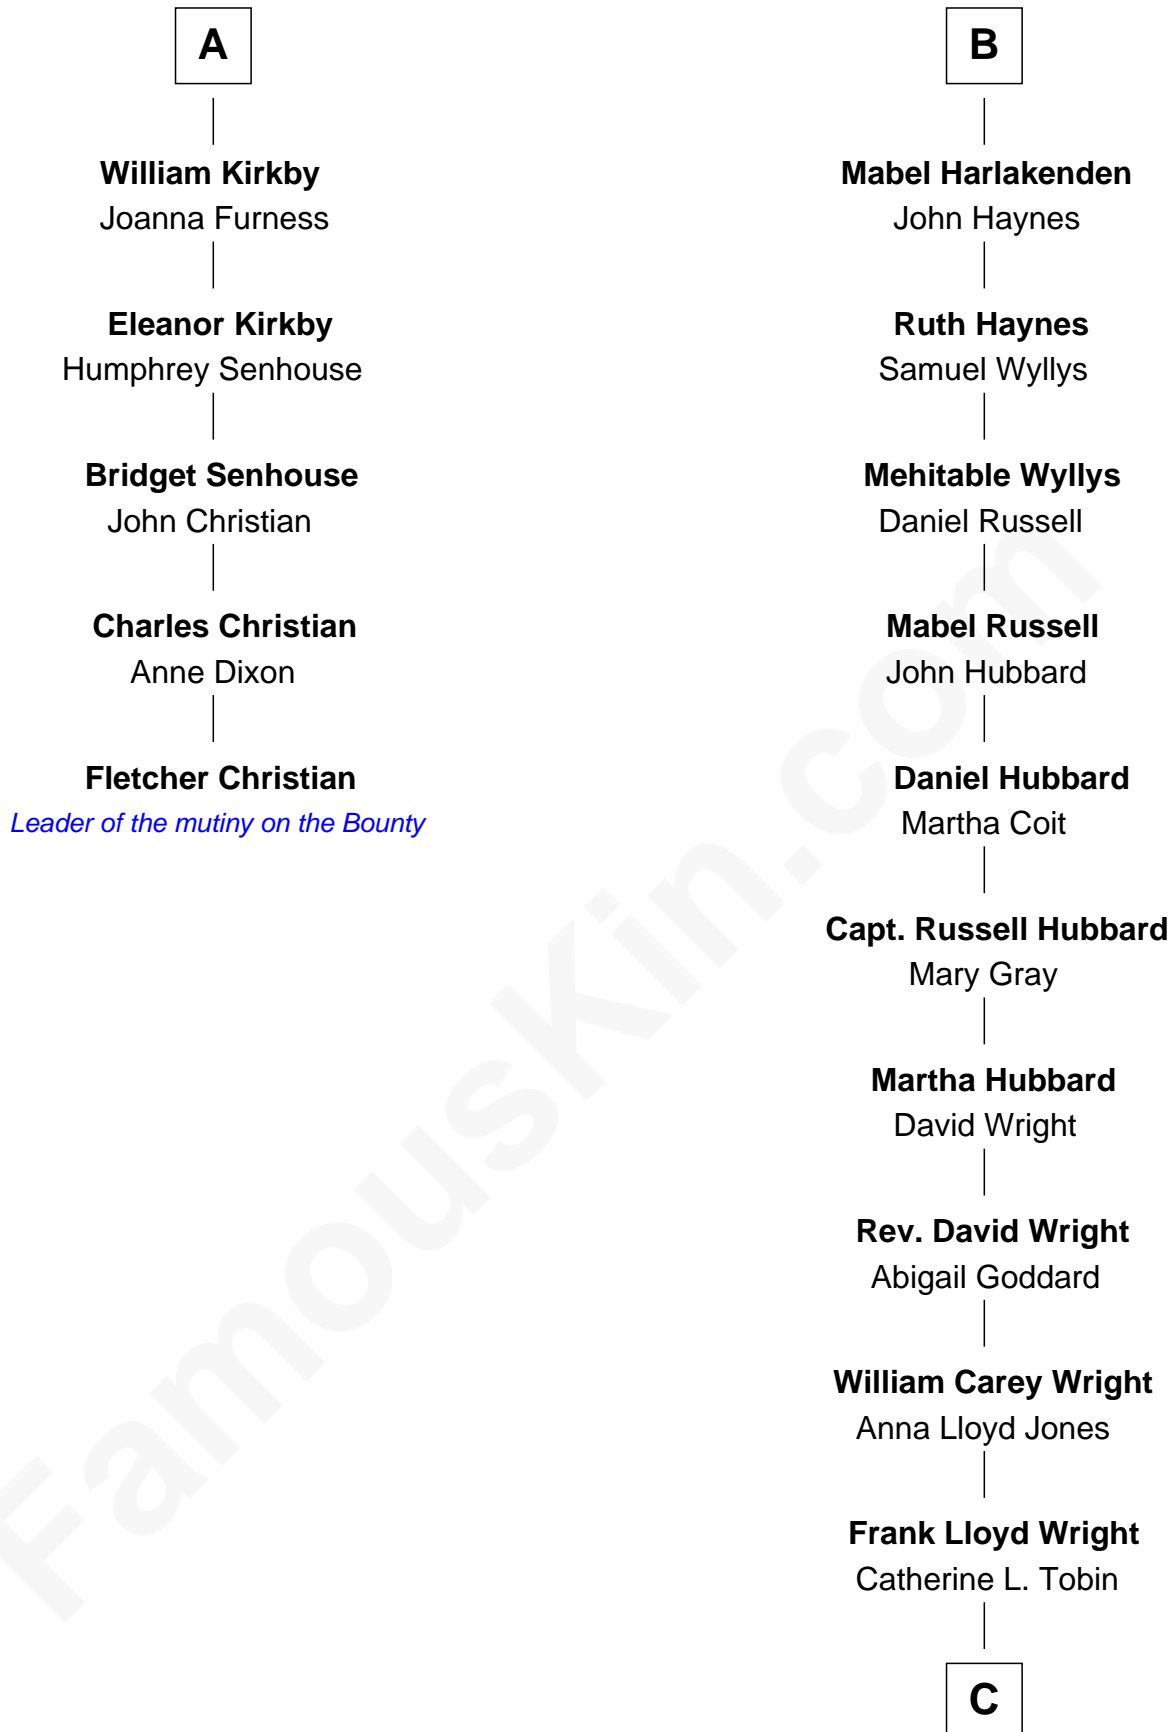

FamousKin.com

Relationship Chart of Fletcher Christian

Leader of the mutiny on the Bounty

11th cousin 7 times removed of

Anne Baxter

Movie Actress

C

Catherine Dorothy Wright
Kenneth Stuart Baxter