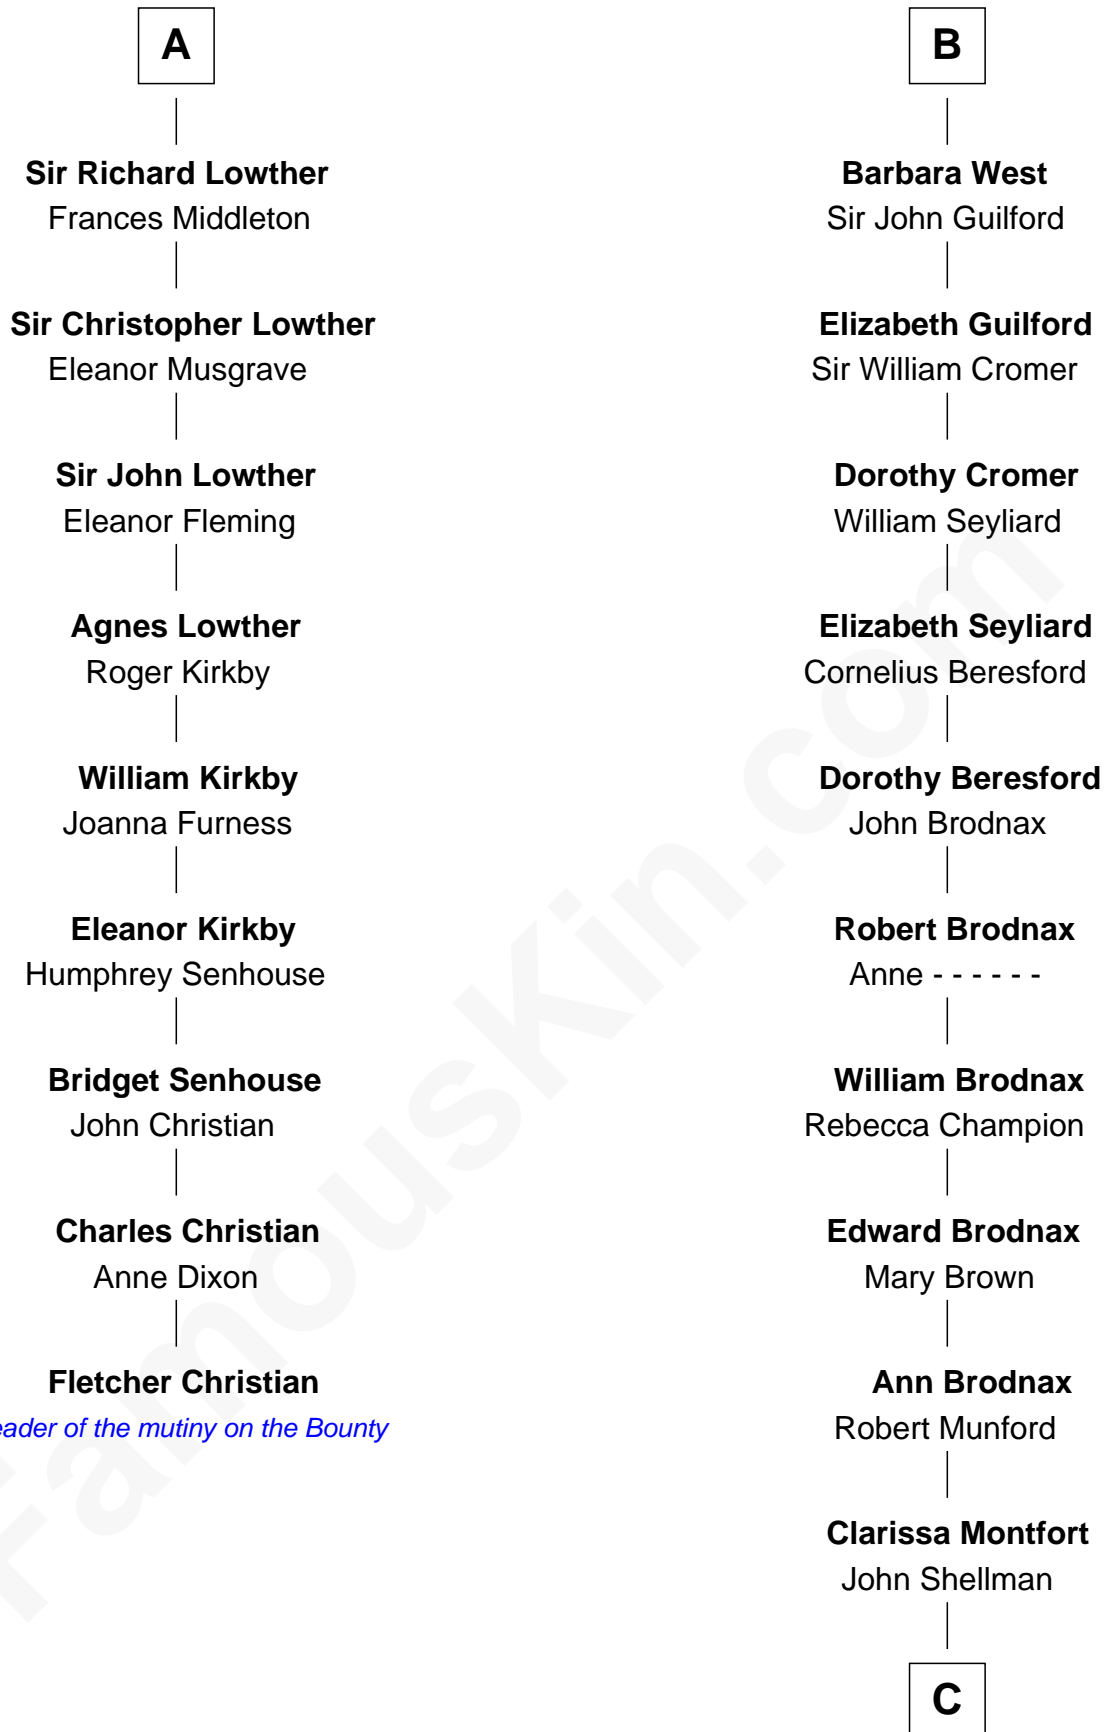

Sir Thomas Hoo

Anne Hoo

Sir Roger Copley

Eleanor Copley

Sir Thomas West

B

C

—
Susan Montfort Shellman

Samuel Howard Fay

—
Harriet Eleanor Fay

Rev. James Smith Bush

—
Samuel Prescott Bush

Flora Sheldon

—
Prescott Sheldon Bush

Dorothy Wear Walker

—
George H. W. Bush