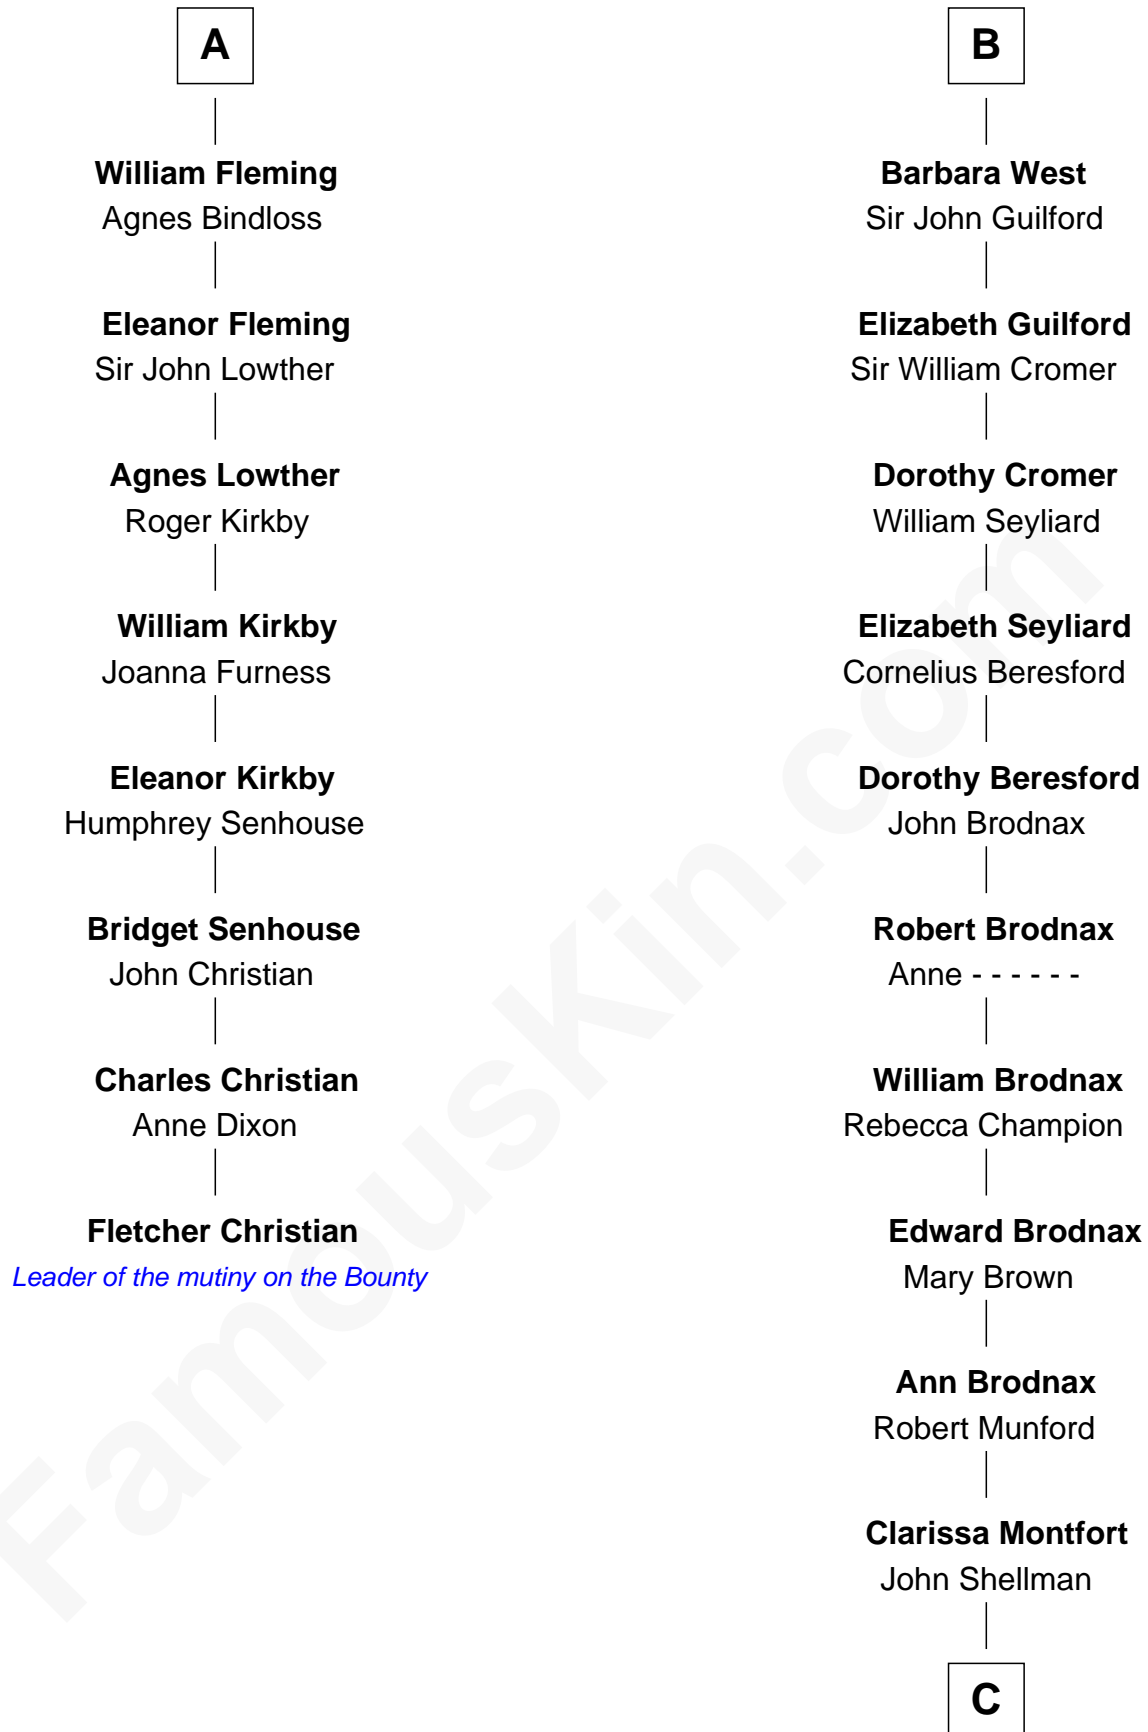

FamousKin.com

Relationship Chart of Fletcher Christian

Leader of the mutiny on the Bounty

14th cousin 7 times removed of

George H. W. Bush
41st U.S. President

C

—
Susan Montfort Shellman

Samuel Howard Fay

—
Harriet Eleanor Fay

Rev. James Smith Bush

—
Samuel Prescott Bush

Flora Sheldon

—
Prescott Sheldon Bush

Dorothy Wear Walker

—
George H. W. Bush

41st U.S. President